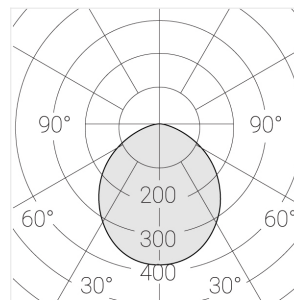

Suspension luminaire на штанге

Zenit

EVO Move IN Black D300 45W 830 D2

ze77001021

220-240 V IP20 Ra >80 MAC 3

Complectation

LED module	1
Fastener	1
Ceiling attachment	1

IN - power supply integrated into the ceiling cup, see installation manual.

Specifications

Measurements: D300x38; D160x25 mm

Round
Body: Aluminum
Illuminant: LED

Electrical safety class:	I
Degree of protection:	IP20
Rated power:	44.5 w
Luminaire luminous flux*:	4875 lm
Light output*:	110 lm/w
Colorful temperature*:	3000 K
Color rendering index*:	Ra >80
Color temperature stability*:	MAC 3
cos *:	0.96
PRA:	LCA 45W 500-1400mA one4all SR PRE

All parameters marked with * are calculated values. Zenith uses tried and tested components from leading suppliers. However, it is possible for some LED technology-related faults to occur over the life of the product.