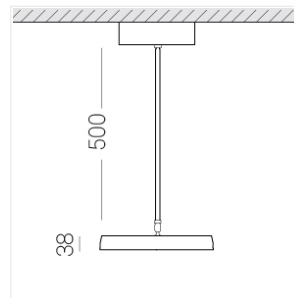

Suspension luminaire на штанге

Zenit

EVO Move IN Black D300 45W 830 D2

ze77001021

220-240 V IP20 Ra >80 MAC 3

Complectation

LED module	1
Fastener	1
Ceiling attachment	1

IN - power supply integrated into the ceiling cup, see installation manual.

Specifications

Measurements: D300x38; D160x25 mm

Round
Body: Aluminum
Illuminant: LED

Electrical safety class:	I
Degree of protection:	IP20
Rated power:	44.5 w
Luminaire luminous flux*:	4875 lm
Light output*:	110 lm/w
Colorful temperature*:	3000 K
Color rendering index*:	Ra >80
Color temperature stability*:	MAC 3
cos *:	0.96
PRA:	LCA 45W 500-1400mA one4all SR PRE

All parameters marked with * are calculated values. Zenith uses tried and tested components from leading suppliers. However, it is possible for some LED technology-related faults to occur over the life of the product.