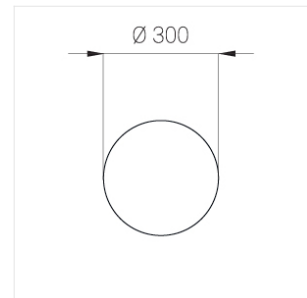

Suspension luminaire на штанге

Zenit

EVO Move IN Black D300 45W 830 D2

ze77001021

220-240 V IP20 Ra >80 MAC 3

Complectation

LED module	1
Fastener	1
Ceiling attachment	1

IN - power supply integrated into the ceiling cup, see installation manual.

Specifications

Measurements: D300x38; D160x25 mm

Round
Body: Aluminum
Illuminant: LED

Electrical safety class:	I
Degree of protection:	IP20
Rated power:	44.5 w
Luminaire luminous flux*:	4875 lm
Light output*:	110 lm/w
Colorful temperature*:	3000 K
Color rendering index*:	Ra >80
Color temperature stability*:	MAC 3
cos *:	0.96
PRA:	LCA 45W 500-1400mA one4all SR PRE

All parameters marked with * are calculated values. Zenith uses tried and tested components from leading suppliers. However, it is possible for some LED technology-related faults to occur over the life of the product.