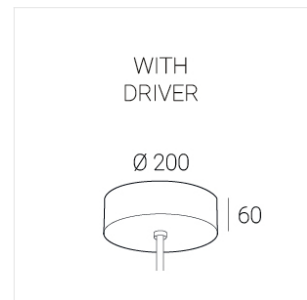

# Suspension luminaire на штанге

Zenit

EVO Move IN Black D300 45W 830 D2

ze77001021

220-240 V  IP20 Ra >80 MAC 3

## Complectation

LED module	1
Fastener	1
Ceiling attachment	1

IN - power supply integrated into the ceiling cup, see installation manual.

## Specifications

Measurements: D300x38; D160x25 mm

Round  
Body: Aluminum  
Illuminant: LED

Electrical safety class:	I
Degree of protection:	IP20
Rated power:	44.5 w
Luminaire luminous flux*:	4875 lm
Light output*:	110 lm/w
Colorful temperature*:	3000 K
Color rendering index*:	Ra >80
Color temperature stability*:	MAC 3
cos *:	0.96
PRA:	LCA 45W 500-1400mA one4all SR PRE