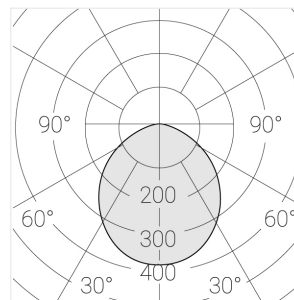

Suspension luminaire на штанге

Zenit

EVO Move IN Black D300 45W 930 DA

ze77001024

220-240 V IP20 Ra >90 MAC 3

Complectation

LED module	1
Fastener	1
Ceiling attachment	1

IN - power supply integrated into the ceiling cup, see installation manual.

Specifications

Measurements: D300x38; D160x25 mm

Round
Body: Aluminum
Illuminant: LED

Electrical safety class:	I
Degree of protection:	IP20
Rated power:	44.5 w
Luminaire luminous flux*:	4203 lm
Light output*:	94 lm/w
Colorful temperature*:	3000 K
Color rendering index*:	Ra >90
Color temperature stability*:	MAC 3
cos *:	0.96
PRA:	LCA 45W 500-1400mA one4all SR PRE

All parameters marked with * are calculated values. Zenith uses tried and tested components from leading suppliers. However, it is possible for some LED technology-related faults to occur over the life of the product.