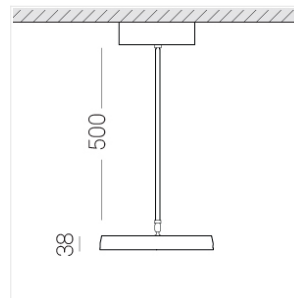

Suspension luminaire на штанге

Zenit

EVO Move IN Black D300 45W 930 DA

ze77001024

220-240 V  IP20 Ra >90 MAC 3

Complectation

LED module	1
Fastener	1
Ceiling attachment	1

IN - power supply integrated into the ceiling cup, see installation manual.

Specifications

Measurements: D300x38; D160x25 mm

Round
Body: Aluminum
Illuminant: LED

Electrical safety class:	I
Degree of protection:	IP20
Rated power:	44.5 w
Luminaire luminous flux*:	4203 lm
Light output*:	94 lm/w
Colorful temperature*:	3000 K
Color rendering index*:	Ra >90
Color temperature stability*:	MAC 3
cos *:	0.96
PRA:	LCA 45W 500-1400mA one4all SR PRE