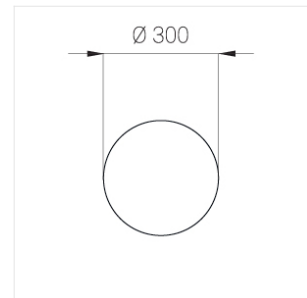

Suspension luminaire на штанге

Zenit

EVO Move IN Black D300 45W 930 DA

ze77001024

220-240 V IP20 Ra >90 MAC 3

Complectation

LED module	1
Fastener	1
Ceiling attachment	1

IN - power supply integrated into the ceiling cup, see installation manual.

Specifications

Measurements: D300x38; D160x25 mm

Round
Body: Aluminum
Illuminant: LED

Electrical safety class:	I
Degree of protection:	IP20
Rated power:	44.5 w
Luminaire luminous flux*:	4203 lm
Light output*:	94 lm/w
Colorful temperature*:	3000 K
Color rendering index*:	Ra >90
Color temperature stability*:	MAC 3
cos *:	0.96
PRA:	LCA 45W 500-1400mA one4all SR PRE

All parameters marked with * are calculated values. Zenith uses tried and tested components from leading suppliers. However, it is possible for some LED technology-related faults to occur over the life of the product.