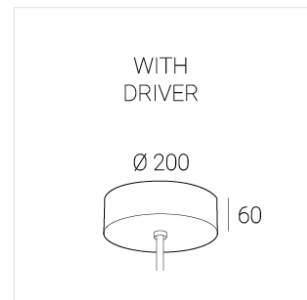

Suspension luminaire на штанге

Zenit

EVO Move IN Black D300 45W 930 DA

ze77001024

220-240 V  IP20 Ra >90 MAC 3

Complectation

LED module	1
Fastener	1
Ceiling attachment	1

IN - power supply integrated into the ceiling cup, see installation manual.

Specifications

Measurements: D300x38; D160x25 mm

Round
Body: Aluminum
Illuminant: LED

Electrical safety class:	I
Degree of protection:	IP20
Rated power:	44.5 w
Luminaire luminous flux*:	4203 lm
Light output*:	94 lm/w
Colorful temperature*:	3000 K
Color rendering index*:	Ra >90
Color temperature stability*:	MAC 3
cos *:	0.96
PRA:	LCA 45W 500-1400mA one4all SR PRE