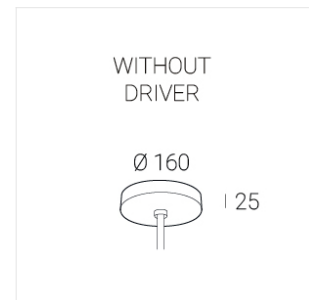

# Suspension luminaire на штанге

Zenit

EVO Move OUT Black D300 45W 830 D2

ze77001321

220-240 V  IP20 Ra >80 MAC 3

## Specifications

Measurements: D300x38; D200x60 mm

Round  
Body: Aluminum  
Illuminant: LED

Electrical safety class:	II
Degree of protection:	IP20
Rated power:	44.5 w
Luminaire luminous flux*:	4875 lm
Light output*:	110 lm/w
Colorful temperature*:	3000 K
Color rendering index*:	Ra >80
Color temperature stability*:	MAC 3
cos *:	0.96
PRA:	LCA 45W 500-1400mA one4all SR PRE