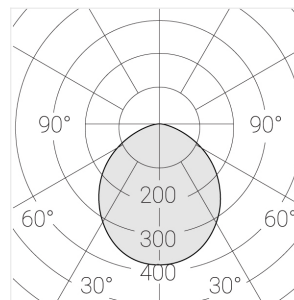

Suspension luminaire на штанге

Zenit

EVO Move OUT Black D300 45W 830 D2

ze77001321

220-240 V IP20 Ra >80 MAC 3

Complectation

LED module	1
Control gear	1
Fastener	1
Ceiling attachment	1

OUT- external power supply, see installation manual.

Specifications

Measurements: D300x38; D200x60 mm

Round
Body: Aluminum
Illuminant: LED

Electrical safety class:	II
Degree of protection:	IP20
Rated power:	44.5 w
Luminaire luminous flux*:	4875 lm
Light output*:	110 lm/w
Colorful temperature*:	3000 K
Color rendering index*:	Ra >80
Color temperature stability*:	MAC 3
cos *:	0.96
PRA:	LCA 45W 500-1400mA one4all SR PRE

All parameters marked with * are calculated values. Zenith uses tried and tested components from leading suppliers. However, it is possible for some LED technology-related faults to occur over the life of the product.