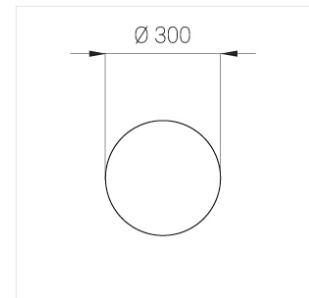

Suspension luminaire на штанге

Zenit

EVO Move OUT Black D300 45W 830 D2

ze77001321

220-240 V IP20 Ra >80 MAC 3

Complectation

LED module	1
Control gear	1
Fastener	1
Ceiling attachment	1

OUT- external power supply, see installation manual.

Specifications

Measurements: D300x38; D200x60 mm

Round
Body: Aluminum
Illuminant: LED

Electrical safety class:	II
Degree of protection:	IP20
Rated power:	44.5 w
Luminaire luminous flux*:	4875 lm
Light output*:	110 lm/w
Colorful temperature*:	3000 K
Color rendering index*:	Ra >80
Color temperature stability*:	MAC 3
cos *:	0.96
PRA:	LCA 45W 500-1400mA one4all SR PRE

All parameters marked with * are calculated values. Zenith uses tried and tested components from leading suppliers. However, it is possible for some LED technology-related faults to occur over the life of the product.