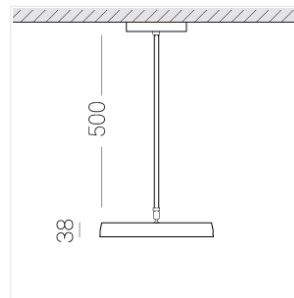

Suspension luminaire на штанге

Zenit

EVO Move OUT Black D300 45W 830 D2

ze77001321

220-240 V IP20 Ra >80 MAC 3

Complectation

LED module	1
Control gear	1
Fastener	1
Ceiling attachment	1

OUT- external power supply, see installation manual.

Specifications

Measurements: D300x38; D200x60 mm

Round
Body: Aluminum
Illuminant: LED

Electrical safety class:	II
Degree of protection:	IP20
Rated power:	44.5 w
Luminaire luminous flux*:	4875 lm
Light output*:	110 lm/w
Colorful temperature*:	3000 K
Color rendering index*:	Ra >80
Color temperature stability*:	MAC 3
cos *:	0.96
PRA:	LCA 45W 500-1400mA one4all SR PRE

All parameters marked with * are calculated values. Zenith uses tried and tested components from leading suppliers. However, it is possible for some LED technology-related faults to occur over the life of the product.