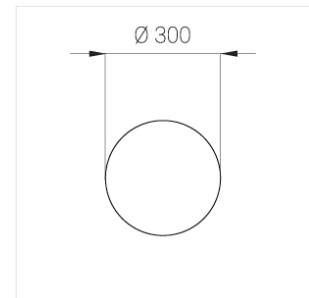

Suspension luminaire на штанге

Zenith

EVO Move OUT Black D300 45W 930 D2

ze77001324

220-240 V IP20 Ra >90 MAC 3

Complectation

LED module	1
Control gear	1
Fastener	1
Ceiling attachment	1

OUT- external power supply, see installation manual.

Specifications

Measurements: D300x38; D200x60 mm

Round
Body: Aluminum
Illuminant: LED

Electrical safety class: II
Degree of protection: IP20
Rated power: 44.5 w
Luminaire luminous flux*: 4203 lm
Light output*: 94 lm/w
Colorful temperature*: 3000 K
Color rendering index*: Ra >90
Color temperature stability*: MAC 3
cos *: 0.96
PRA: LCA 45W 500-1400mA one4all SR PRE

All parameters marked with * are calculated values. Zenith uses tried and tested components from leading suppliers. However, it is possible for some LED technology-related faults to occur over the life of the product.