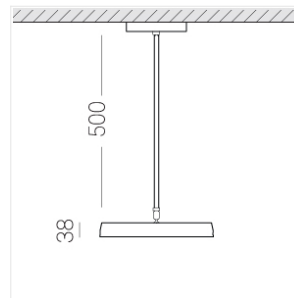

Suspension luminaire на штанге

Zenith

EVO Move OUT Black D300 45W 930 D2

ze77001324

220-240 V IP20 Ra >90 MAC 3

Complectation

LED module	1
Control gear	1
Fastener	1
Ceiling attachment	1

OUT- external power supply, see installation manual.

Specifications

Measurements: D300x38; D200x60 mm

Round
Body: Aluminum
Illuminant: LED

Electrical safety class: II
Degree of protection: IP20
Rated power: 44.5 w
Luminaire luminous flux*: 4203 lm
Light output*: 94 lm/w
Colorful temperature*: 3000 K
Color rendering index*: Ra >90
Color temperature stability*: MAC 3
cos *: 0.96
PRA: LCA 45W 500-1400mA one4all SR PRE

All parameters marked with * are calculated values. Zenith uses tried and tested components from leading suppliers. However, it is possible for some LED technology-related faults to occur over the life of the product.