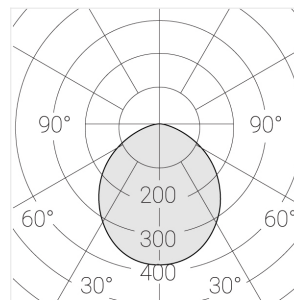

Suspension luminaire на штанге

Zenith

EVO Move OUT Black D300 45W 930 D2

ze77001324

220-240 V IP20 Ra >90 MAC 3

Complectation

LED module	1
Control gear	1
Fastener	1
Ceiling attachment	1

OUT- external power supply, see installation manual.

Specifications

Measurements: D300x38; D200x60 mm

Round
Body: Aluminum
Illuminant: LED

Electrical safety class: II
Degree of protection: IP20
Rated power: 44.5 w
Luminaire luminous flux*: 4203 lm
Light output*: 94 lm/w
Colorful temperature*: 3000 K
Color rendering index*: Ra >90
Color temperature stability*: MAC 3
cos *: 0.96
PRA: LCA 45W 500-1400mA one4all SR PRE

All parameters marked with * are calculated values. Zenith uses tried and tested components from leading suppliers. However, it is possible for some LED technology-related faults to occur over the life of the product.