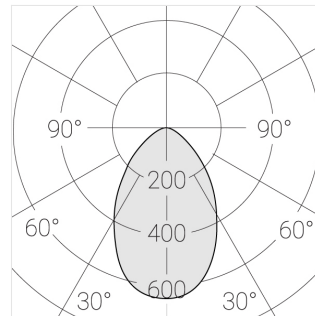

Trimless recessed luminaire

Simple Quadro A56 100x100 9W 840
ze11009122

EAC

220-240 V

IP20

Ra >80

MAC 3

Complectation

Specifications

Measurements:	180x180x96 mm
Net weight:	1.35 kg
Square	
Body:	Gypsum
Illuminant:	LED
Electrical safety class:	II
Degree of protection:	IP20
Rated power:	8.6 w
Luminaire luminous flux*:	874 lm
Light output*:	102.00 lm/w
Colorful temperature*:	4000 K
Color rendering index*:	Ra >80
Color temperature stability*:	MAC 3
cos *:	0.51
PRA:	LC 8/180/44 fixC SR SNC2