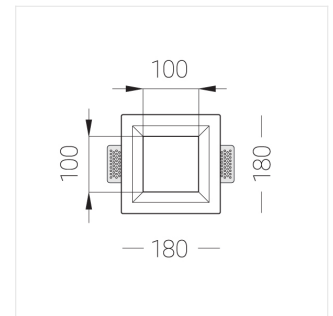

Trimless recessed luminaire

Simple Quadro A56 100x100 9W 840
ze11009122

EAC

220-240 V

IP20

Ra >80

MAC 3

Complectation

Body	1
LED module	1
Control gear	1
Fastener	2
Screw x6	4
Screw self-tapping	2
Washer D5	4

Dimming by TRIAC accessible on request

The manufacturer reserves the right to change the configuration of the LED luminaire.

Specifications

Measurements:	180x180x96 mm
Net weight:	1.35 kg
Square	
Body:	Gypsum
Illuminant:	LED
Electrical safety class:	II
Degree of protection:	IP20
Rated power:	8.6 w
Luminaire luminous flux*:	874 lm
Light output*:	102.00 lm/w
Colorful temperature*:	4000 K
Color rendering index*:	Ra >80
Color temperature stability*:	MAC 3
cos *:	0.51
PRA:	LC 8/180/44 fixC SR SNC2