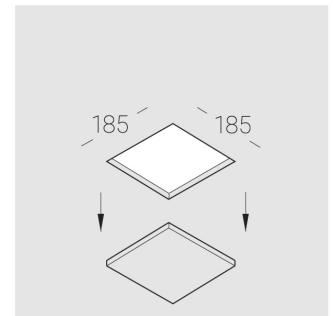

Trimless recessed luminaire

Simple Quadro A56 100x100 9W 840
ze11009122

EAC

220-240 V

IP20

Ra >80

MAC 3

Complectation

Specifications

Measurements:	180x180x96 mm
Net weight:	1.35 kg
Square	
Body:	Gypsum
Illuminant:	LED
Electrical safety class:	II
Degree of protection:	IP20
Rated power:	8.6 w
Luminaire luminous flux*:	874 lm
Light output*:	102.00 lm/w
Colorful temperature*:	4000 K
Color rendering index*:	Ra >80
Color temperature stability*:	MAC 3
cos *:	0.51
PRA:	LC 8/180/44 fixC SR SNC2