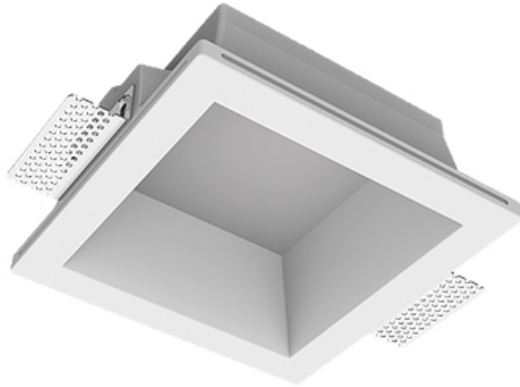

Trimless recessed luminaire

Simple Quadro A56 100x100 9W 840
ze11009122

EAC

220-240 V

IP20

Ra >80

MAC 3

Complectation

Body	1
LED module	1
Control gear	1
Fastener	2
Screw x6	4
Screw self-tapping	2
Washer D5	4

Dimming by TRIAC accessible on request

The manufacturer reserves the right to change the configuration of the LED luminaire.

Specifications

Measurements:	180x180x96 mm
Net weight:	1.35 kg
Square	
Body:	Gypsum
Illuminant:	LED
Electrical safety class:	II
Degree of protection:	IP20
Rated power:	8.6 w
Luminaire luminous flux*:	874 lm
Light output*:	102.00 lm/w
Colorful temperature*:	4000 K
Color rendering index*:	Ra >80
Color temperature stability*:	MAC 3
cos *:	0.51
PRA:	LC 8/180/44 fixC SR SNC2