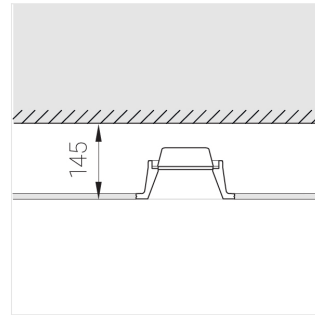

Trimless recessed luminaire

Simple Quadro A56 100x100 9W 840
ze11009122

EAC

220-240 V

IP20

Ra >80

MAC 3

Complectation

Body	1
LED module	1
Control gear	1
Fastener	2
Screw x6	4
Screw self-tapping	2
Washer D5	4

Dimming by TRIAC accessible on request

The manufacturer reserves the right to change the configuration of the LED luminaire.

Specifications

Measurements:	180x180x96 mm
Net weight:	1.35 kg
Square	
Body:	Gypsum
Illuminant:	LED
Electrical safety class:	II
Degree of protection:	IP20
Rated power:	8.6 w
Luminaire luminous flux*:	874 lm
Light output*:	102.00 lm/w
Colorful temperature*:	4000 K
Color rendering index*:	Ra >80
Color temperature stability*:	MAC 3
cos *:	0.51
PRA:	LC 8/180/44 fixC SR SNC2