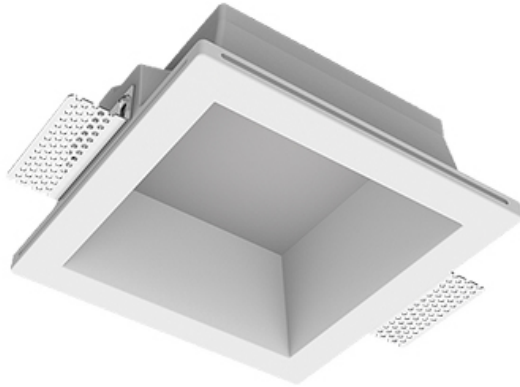

Trimless recessed luminaire

Simple Quadro A56 100x100 9W 940
ze11009125

EAC

220-240 V

IP20

Ra >90

MAC 3

Complectation

Body	1
LED module	1
Control gear	1
Fastener	2
Screw x6	4
Screw self-tapping	2
Washer D5	4

Dimming by TRIAC accessible on request

The manufacturer reserves the right to change the configuration of the LED luminaire.

Specifications

Measurements:	180x180x96 mm
Net weight:	1.35 kg
Square	
Body:	Gypsum
Illuminant:	LED
Electrical safety class:	II
Degree of protection:	IP20
Rated power:	8.6 w
Luminaire luminous flux*:	755 lm
Light output*:	88.00 lm/w
Colorful temperature*:	4000 K
Color rendering index*:	Ra >90
Color temperature stability*:	MAC 3
cos *:	0.51
PRA:	LC 8/180/44 fixC SR SNC2