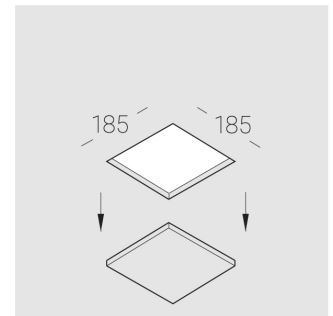

Trimless recessed luminaire

Simple Quadro A56 100x100 9W 940
ze11009125

EAC

220-240 V

IP20

Ra >90

MAC 3

Complectation

Specifications

Measurements:	180x180x96 mm
Net weight:	1.35 kg
Square	
Body:	Gypsum
Illuminant:	LED
Electrical safety class:	II
Degree of protection:	IP20
Rated power:	8.6 w
Luminaire luminous flux*:	755 lm
Light output*:	88.00 lm/w
Colorful temperature*:	4000 K
Color rendering index*:	Ra >90
Color temperature stability*:	MAC 3
cos *:	0.51
PRA:	LC 8/180/44 fixC SR SNC2