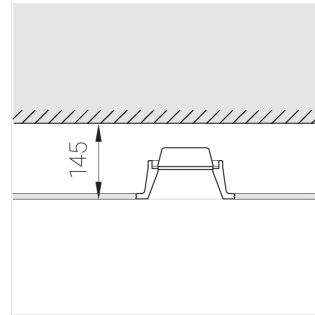

Trimless recessed luminaire

Simple Quadro A56 100x100 9W 940
ze11009125

EAC

220-240 V

IP20

Ra >90

MAC 3

Complectation

Body	1
LED module	1
Control gear	1
Fastener	2
Screw x6	4
Screw self-tapping	2
Washer D5	4

Dimming by TRIAC accessible on request

The manufacturer reserves the right to change the configuration of the LED luminaire.

Specifications

Measurements:	180x180x96 mm
Net weight:	1.35 kg
Square	
Body:	Gypsum
Illuminant:	LED
Electrical safety class:	II
Degree of protection:	IP20
Rated power:	8.6 w
Luminaire luminous flux*:	755 lm
Light output*:	88.00 lm/w
Colorful temperature*:	4000 K
Color rendering index*:	Ra >90
Color temperature stability*:	MAC 3
cos *:	0.51
PRA:	LC 8/180/44 fixC SR SNC2