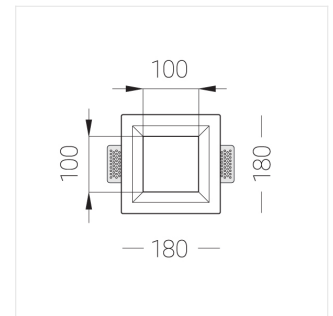

Trimless recessed luminaire

Simple Quadro A56 100x100 9W 940
ze11009125

EAC

220-240 V

IP20

Ra >90

MAC 3

Complectation

Body	1
LED module	1
Control gear	1
Fastener	2
Screw x6	4
Screw self-tapping	2
Washer D5	4

Dimming by TRIAC accessible on request

The manufacturer reserves the right to change the configuration of the LED luminaire.

Specifications

Measurements:	180x180x96 mm
Net weight:	1.35 kg
Square	
Body:	Gypsum
Illuminant:	LED
Electrical safety class:	II
Degree of protection:	IP20
Rated power:	8.6 w
Luminaire luminous flux*:	755 lm
Light output*:	88.00 lm/w
Colorful temperature*:	4000 K
Color rendering index*:	Ra >90
Color temperature stability*:	MAC 3
cos *:	0.51
PRA:	LC 8/180/44 fixC SR SNC2