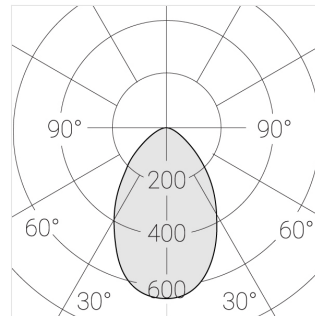

Trimless recessed luminaire

Simple Quadro A56 100x100 9W 940
ze11009125

EAC

220-240 V

IP20

Ra >90

MAC 3

Complectation

Specifications

Measurements:	180x180x96 mm
Net weight:	1.35 kg
Square	
Body:	Gypsum
Illuminant:	LED
Electrical safety class:	II
Degree of protection:	IP20
Rated power:	8.6 w
Luminaire luminous flux*:	755 lm
Light output*:	88.00 lm/w
Colorful temperature*:	4000 K
Color rendering index*:	Ra >90
Color temperature stability*:	MAC 3
cos *:	0.51
PRA:	LC 8/180/44 fixC SR SNC2