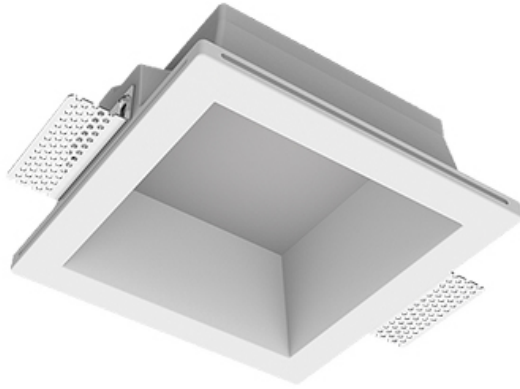

Trimless recessed luminaire

Simple Quadro A56 100x100 12W 940 DA
ze11005039

EAC

220-240 V

IP20

Ra >90

MAC 3

Complectation

Body	1
LED module	1
Control gear	1
Fastener	2
Screw x6	4
Screw self-tapping	2
Washer D5	4

Dimming by TRIAC accessible on request

The manufacturer reserves the right to change the configuration of the LED luminaire.

Specifications

Measurements:	180x180x96 mm
Net weight:	1.49 kg
Square	
Body:	Gypsum
Illuminant:	LED
Electrical safety class:	II
Degree of protection:	IP20
Rated power:	12.2 W
Luminaire luminous flux*:	1037 lm
Light output*:	85.00 lm/W
Colorful temperature*:	4000 K
Color rendering index*:	Ra >90
Color temperature stability*:	MAC 3
cos *:	0.8
PRA:	LCAI 15W 150mA-400mA ECO slim