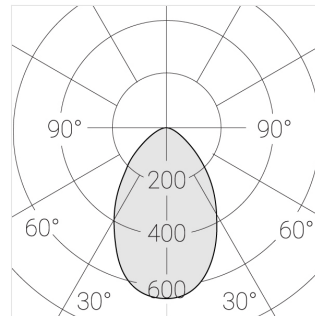

Trimless recessed luminaire

Simple Quadro A56 100x100 12W 940 DA
ze11005039

EAC

220-240 V

IP20

Ra >90

MAC 3

Complectation

Specifications

Measurements:	180x180x96 mm
Net weight:	1.49 kg
Square	
Body:	Gypsum
Illuminant:	LED
Electrical safety class:	II
Degree of protection:	IP20
Rated power:	12.2 W
Luminaire luminous flux*:	1037 lm
Light output*:	85.00 lm/W
Colorful temperature*:	4000 K
Color rendering index*:	Ra >90
Color temperature stability*:	MAC 3
cos *:	0.8
PRA:	LCAI 15W 150mA-400mA ECO slim