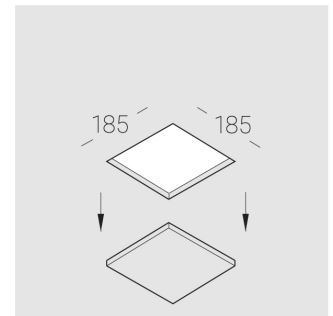

Trimless recessed luminaire

Simple Quadro A56 100x100 12W 940 DA
ze11005039

EAC

220-240 V

IP20

Ra >90

MAC 3

Complectation

Specifications

Measurements:	180x180x96 mm
Net weight:	1.49 kg
Square	
Body:	Gypsum
Illuminant:	LED
Electrical safety class:	II
Degree of protection:	IP20
Rated power:	12.2 W
Luminaire luminous flux*:	1037 lm
Light output*:	85.00 lm/W
Colorful temperature*:	4000 K
Color rendering index*:	Ra >90
Color temperature stability*:	MAC 3
cos *:	0.8
PRA:	LCAI 15W 150mA-400mA ECO slim