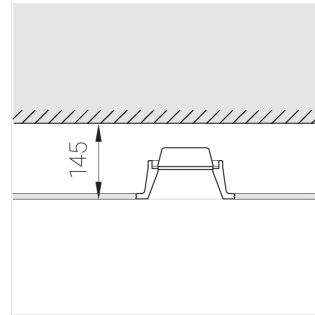

Trimless recessed luminaire

Simple Quadro A56 100x100 12W 940 DA
ze11005039

EAC

220-240 V

IP20

Ra >90

MAC 3

Complectation

Body	1
LED module	1
Control gear	1
Fastener	2
Screw x6	4
Screw self-tapping	2
Washer D5	4

Dimming by TRIAC accessible on request

The manufacturer reserves the right to change the configuration of the LED luminaire.

Specifications

Measurements:	180x180x96 mm
Net weight:	1.49 kg
Square	
Body:	Gypsum
Illuminant:	LED
Electrical safety class:	II
Degree of protection:	IP20
Rated power:	12.2 W
Luminaire luminous flux*:	1037 lm
Light output*:	85.00 lm/W
Colorful temperature*:	4000 K
Color rendering index*:	Ra >90
Color temperature stability*:	MAC 3
cos *:	0.8
PRA:	LCAI 15W 150mA-400mA ECO slim