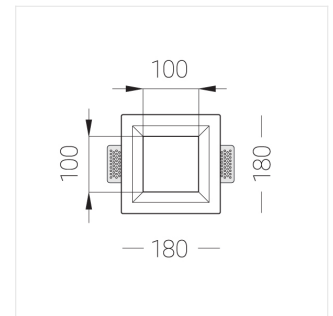

Trimless recessed luminaire

Simple Quadro A56 100x100 12W 940 DA
ze11005039

EAC

220-240 V

IP20

Ra >90

MAC 3

Complectation

Body	1
LED module	1
Control gear	1
Fastener	2
Screw x6	4
Screw self-tapping	2
Washer D5	4

Dimming by TRIAC accessible on request

The manufacturer reserves the right to change the configuration of the LED luminaire.

Specifications

Measurements:	180x180x96 mm
Net weight:	1.49 kg
Square	
Body:	Gypsum
Illuminant:	LED
Electrical safety class:	II
Degree of protection:	IP20
Rated power:	12.2 W
Luminaire luminous flux*:	1037 lm
Light output*:	85.00 lm/W
Colorful temperature*:	4000 K
Color rendering index*:	Ra >90
Color temperature stability*:	MAC 3
cos *:	0.8
PRA:	LCAI 15W 150mA-400mA ECO slim