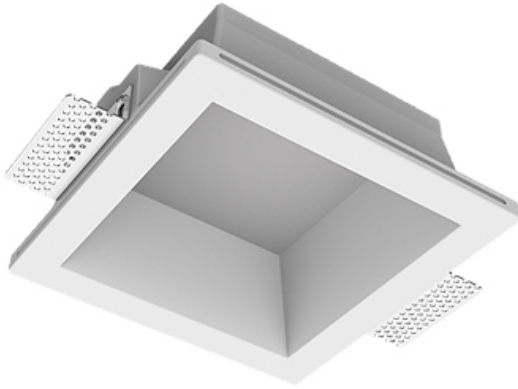

# Trimless recessed luminaire

Simple Quadro A56 100x100 12W 840 DW  
ze11005805

EAC

220-240 V

IP20

Ra >80

MAC 3

## Complectation

Body	1
LED module	1
Control gear	1
Fastener	2
Screw x6	4
Screw self-tapping	2
Washer D5	4

Dimming by TRIAC accessible on request

The manufacturer reserves the right to change the configuration of the LED luminaire.

## Specifications

Measurements:	180x180x96 mm
Net weight:	1.44 kg
Square	
Body:	Gypsum
Illuminant:	LED
Electrical safety class:	II
Degree of protection:	IP20
Rated power:	12.2 W
Luminaire luminous flux*:	1199 lm
Light output*:	98.00 lm/W
Colorful temperature*:	4000 K
Color rendering index*:	Ra >80
Color temperature stability*:	MAC 3
cos *:	0.96
PRA:	LC 17/250-700/50 bDW SC PRE2