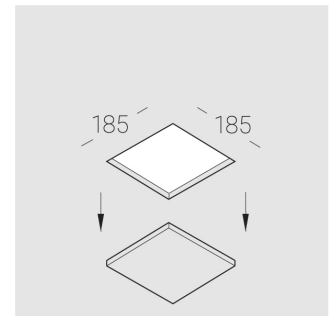

# Trimless recessed luminaire

Simple Quadro A56 100x100 12W 840 DW  
ze11005805

EAC

220-240 V

IP20

Ra >80

MAC 3

## Specifications

Measurements:	180x180x96 mm
Net weight:	1.44 kg
Square	
Body:	Gypsum
Illuminant:	LED
Electrical safety class:	II
Degree of protection:	IP20
Rated power:	12.2 W
Luminaire luminous flux*:	1199 lm
Light output*:	98.00 lm/W
Colorful temperature*:	4000 K
Color rendering index*:	Ra >80
Color temperature stability*:	MAC 3
cos *:	0.96
PRA:	LC 17/250-700/50 bDW SC PRE2