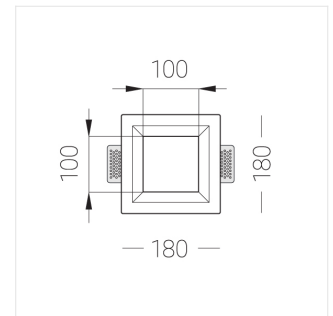

# Trimless recessed luminaire

Simple Quadro A56 100x100 12W 840 DW  
ze11005805

EAC

220-240 V

IP20

Ra >80

MAC 3

## Complectation

Body	1
LED module	1
Control gear	1
Fastener	2
Screw x6	4
Screw self-tapping	2
Washer D5	4

Dimming by TRIAC accessible on request

The manufacturer reserves the right to change the configuration of the LED luminaire.

## Specifications

Measurements:	180x180x96 mm
Net weight:	1.44 kg
Square	
Body:	Gypsum
Illuminant:	LED
Electrical safety class:	II
Degree of protection:	IP20
Rated power:	12.2 W
Luminaire luminous flux*:	1199 lm
Light output*:	98.00 lm/W
Colorful temperature*:	4000 K
Color rendering index*:	Ra >80
Color temperature stability*:	MAC 3
cos *:	0.96
PRA:	LC 17/250-700/50 bDW SC PRE2