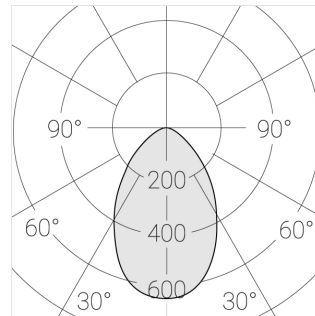

# Trimless recessed luminaire

Simple Quadro A56 100x100 12W 840 DW  
ze11005805

EAC

220-240 V

IP20

Ra >80

MAC 3

## Specifications

Measurements:	180x180x96 mm
Net weight:	1.44 kg
Square	
Body:	Gypsum
Illuminant:	LED
Electrical safety class:	II
Degree of protection:	IP20
Rated power:	12.2 W
Luminaire luminous flux*:	1199 lm
Light output*:	98.00 lm/W
Colorful temperature*:	4000 K
Color rendering index*:	Ra >80
Color temperature stability*:	MAC 3
cos *:	0.96
PRA:	LC 17/250-700/50 bDW SC PRE2