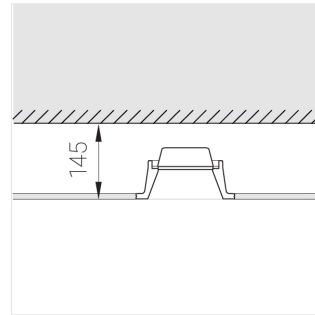

# Trimless recessed luminaire

Simple Quadro A56 100x100 12W 840 DW  
ze11005805

EAC

220-240 V

IP20

Ra >80

MAC 3

## Specifications

Measurements:	180x180x96 mm
Net weight:	1.44 kg
Square	
Body:	Gypsum
Illuminant:	LED
Electrical safety class:	II
Degree of protection:	IP20
Rated power:	12.2 W
Luminaire luminous flux*:	1199 lm
Light output*:	98.00 lm/W
Colorful temperature*:	4000 K
Color rendering index*:	Ra >80
Color temperature stability*:	MAC 3
cos *:	0.96
PRA:	LC 17/250-700/50 bDW SC PRE2