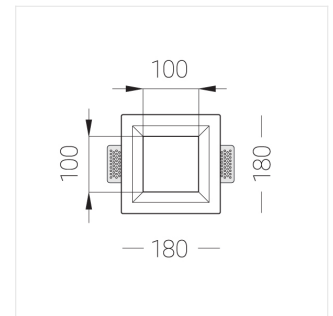

# Trimless recessed luminaire

Simple Quadro A56 100x100 9W 940 DW  
ze11005813

EAC

220-240 V

IP20

Ra >90

MAC 3

## Complectation

Body	1
LED module	1
Control gear	1
Fastener	2
Screw x6	4
Screw self-tapping	2
Washer D5	4

Dimming by TRIAC accessible on request

The manufacturer reserves the right to change the configuration of the LED luminaire.

## Specifications

Measurements:	180x180x96 mm
Net weight:	1.44 kg
Square	
Body:	Gypsum
Illuminant:	LED
Electrical safety class:	II
Degree of protection:	IP20
Rated power:	9.1 W
Luminaire luminous flux*:	755 lm
Light output*:	83.00 lm/w
Colorful temperature*:	4000 K
Color rendering index*:	Ra >90
Color temperature stability*:	MAC 3
cos *:	0.95
PRA:	LC 10/150-400/40 bDW SC PRE2