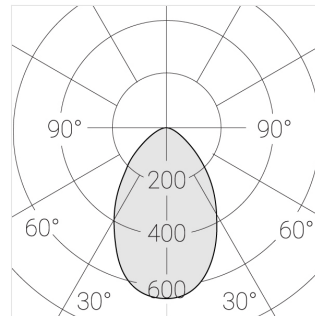

# Trimless recessed luminaire

Simple Quadro A56 100x100 9W 940 DW  
ze11005813

EAC

220-240 V

IP20

Ra >90

MAC 3

## Specifications

Measurements:	180x180x96 mm
Net weight:	1.44 kg
Square	
Body:	Gypsum
Illuminant:	LED
Electrical safety class:	II
Degree of protection:	IP20
Rated power:	9.1 W
Luminaire luminous flux*:	755 lm
Light output*:	83.00 lm/w
Colorful temperature*:	4000 K
Color rendering index*:	Ra >90
Color temperature stability*:	MAC 3
cos *:	0.95
PRA:	LC 10/150-400/40 bDW SC PRE2