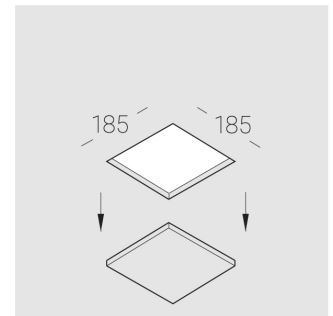

# Trimless recessed luminaire

Simple Quadro A56 100x100 9W 940 DW  
ze11005813

EAC

220-240 V

IP20

Ra >90

MAC 3

## Specifications

Measurements:	180x180x96 mm
Net weight:	1.44 kg
Square	
Body:	Gypsum
Illuminant:	LED
Electrical safety class:	II
Degree of protection:	IP20
Rated power:	9.1 W
Luminaire luminous flux*:	755 lm
Light output*:	83.00 lm/w
Colorful temperature*:	4000 K
Color rendering index*:	Ra >90
Color temperature stability*:	MAC 3
cos *:	0.95
PRA:	LC 10/150-400/40 bDW SC PRE2