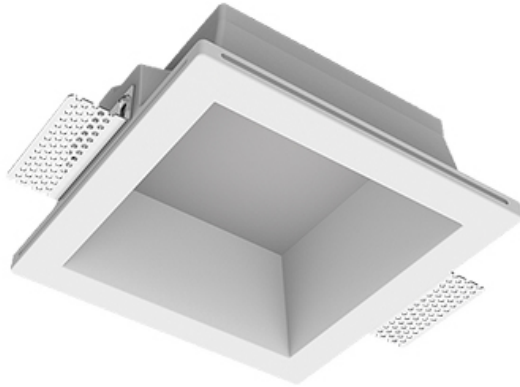

# Trimless recessed luminaire

Simple Quadro A56 100x100 9W 940 DW  
ze11005813

EAC

220-240 V

IP20

Ra >90

MAC 3

## Complectation

Body	1
LED module	1
Control gear	1
Fastener	2
Screw x6	4
Screw self-tapping	2
Washer D5	4

Dimming by TRIAC accessible on request

The manufacturer reserves the right to change the configuration of the LED luminaire.

## Specifications

Measurements:	180x180x96 mm
Net weight:	1.44 kg
Square	
Body:	Gypsum
Illuminant:	LED
Electrical safety class:	II
Degree of protection:	IP20
Rated power:	9.1 W
Luminaire luminous flux*:	755 lm
Light output*:	83.00 lm/w
Colorful temperature*:	4000 K
Color rendering index*:	Ra >90
Color temperature stability*:	MAC 3
cos *:	0.95
PRA:	LC 10/150-400/40 bDW SC PRE2