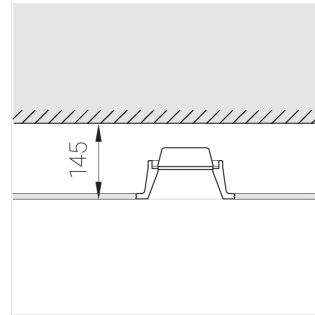

# Trimless recessed luminaire

Simple Quadro A56 100x100 9W 940 DW  
ze11005813

EAC

220-240 V

IP20

Ra >90

MAC 3

## Specifications

Measurements:	180x180x96 mm
Net weight:	1.44 kg
Square	
Body:	Gypsum
Illuminant:	LED
Electrical safety class:	II
Degree of protection:	IP20
Rated power:	9.1 W
Luminaire luminous flux*:	755 lm
Light output*:	83.00 lm/w
Colorful temperature*:	4000 K
Color rendering index*:	Ra >90
Color temperature stability*:	MAC 3
cos *:	0.95
PRA:	LC 10/150-400/40 bDW SC PRE2