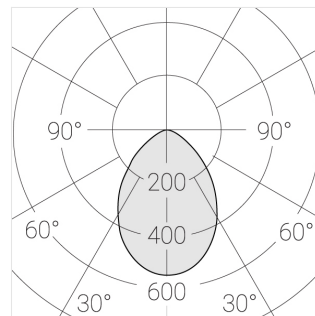

# Trimless recessed luminaire

Simple Quadro R50 100x100 9W 840  
ze11009142

220-240 V

IP20

Ra >80

MAC 3

## Specifications

Measurements:	200x200x96 mm
Net weight:	1.48 kg

Square	
Body:	Gypsum
Illuminant:	LED

Electrical safety class:	II
Degree of protection:	IP20
Rated power:	8.6 w
Luminaire luminous flux*:	809 lm
Light output*:	94.00 lm/w
Colorful temperature*:	4000 K
Color rendering index*:	Ra >80
Color temperature stability*:	MAC 3
cos *:	0.51
PRA:	LC 8/180/44 fixC SR SNC2