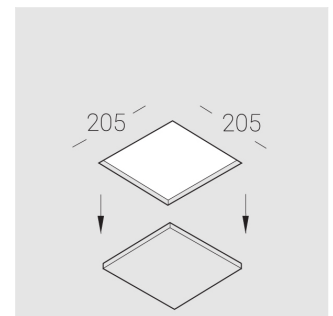

# Trimless recessed luminaire

Simple Quadro R50 100x100 9W 840  
ze11009142

220-240 V

IP20

Ra >80

MAC 3

## Specifications

Measurements:	200x200x96 mm
Net weight:	1.48 kg

Square	
Body:	Gypsum
Illuminant:	LED

Electrical safety class:	II
Degree of protection:	IP20
Rated power:	8.6 w
Luminaire luminous flux*:	809 lm
Light output*:	94.00 lm/w
Colorful temperature*:	4000 K
Color rendering index*:	Ra >80
Color temperature stability*:	MAC 3
cos *:	0.51
PRA:	LC 8/180/44 fixC SR SNC2