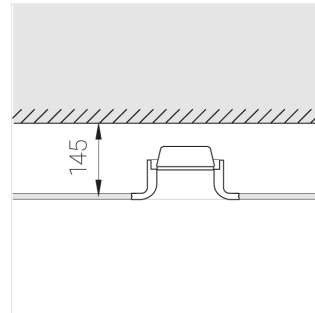

# Trimless recessed luminaire

Simple Quadro R50 100x100 9W 840  
ze11009142

220-240 V

IP20

Ra >80

MAC 3

## Specifications

Measurements:	200x200x96 mm
Net weight:	1.48 kg

Square	
Body:	Gypsum
Illuminant:	LED

Electrical safety class:	II
Degree of protection:	IP20
Rated power:	8.6 w
Luminaire luminous flux*:	809 lm
Light output*:	94.00 lm/w
Colorful temperature*:	4000 K
Color rendering index*:	Ra >80
Color temperature stability*:	MAC 3
cos *:	0.51
PRA:	LC 8/180/44 fixC SR SNC2