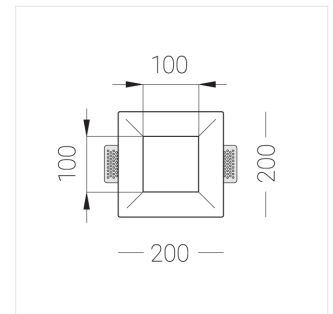

# Trimless recessed luminaire

Simple Quadro R50 100x100 9W 840  
ze11009142

220-240 V

IP20

Ra >80

MAC 3

## Specifications

Measurements:	200x200x96 mm
Net weight:	1.48 kg

Square	
Body:	Gypsum
Illuminant:	LED

Electrical safety class:	II
Degree of protection:	IP20
Rated power:	8.6 w
Luminaire luminous flux*:	809 lm
Light output*:	94.00 lm/w
Colorful temperature*:	4000 K
Color rendering index*:	Ra >80
Color temperature stability*:	MAC 3
cos *:	0.51
PRA:	LC 8/180/44 fixC SR SNC2