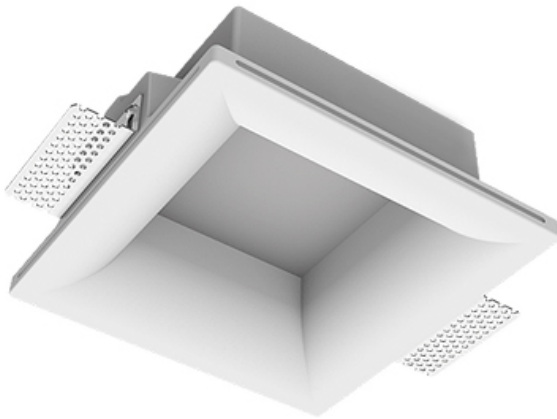

# Trimless recessed luminaire

Simple Quadro R50 100x100 9W 840  
ze11009142

220-240 V

IP20

Ra >80

MAC 3

## Complectation

Body	1
LED module	1
Control gear	1
Fastener	2
Screw x6	4
Screw self-tapping	2
Washer D5	4

Dimming by TRIAC accessible on request

The manufacturer reserves the right to change the configuration of the LED luminaire.

## Specifications

Measurements:	200x200x96 mm
Net weight:	1.48 kg

Square	
Body:	Gypsum
Illuminant:	LED

Electrical safety class:	II
Degree of protection:	IP20
Rated power:	8.6 w
Luminaire luminous flux*:	809 lm
Light output*:	94.00 lm/w
Colorful temperature*:	4000 K
Color rendering index*:	Ra >80
Color temperature stability*:	MAC 3
cos *:	0.51
PRA:	LC 8/180/44 fixC SR SNC2