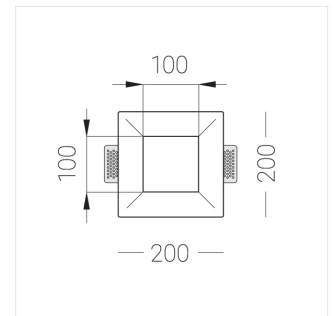

Trimless recessed luminaire

Simple Quadro R50 100x100 12W 840
ze11005043

EAC

220-240 V

IP20

Ra >80

MAC 3

Complectation

Body	1
LED module	1
Control gear	1
Fastener	2
Screw x6	4
Screw self-tapping	2
Washer D5	4

Dimming by TRIAC accessible on request

The manufacturer reserves the right to change the configuration of the LED luminaire.

Specifications

Measurements:	200x200x96 mm
Net weight:	1.48 kg
Square	
Body:	Gypsum
Illuminant:	LED
Electrical safety class:	II
Degree of protection:	IP20
Rated power:	11.9 w
Luminaire luminous flux*:	1110 lm
Light output*:	93.00 lm/w
Colorful temperature*:	4000 K
Color rendering index*:	Ra >80
Color temperature stability*:	MAC 3
cos *:	0.54
PRA:	LC 10/250/40 fixC SR SNC2