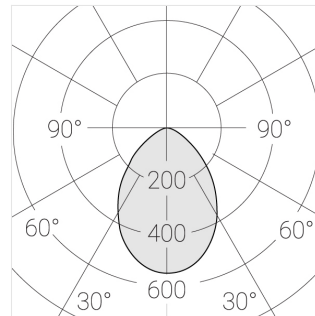

Trimless recessed luminaire

Simple Quadro R50 100x100 12W 840
ze11005043

EAC

220-240 V

IP20

Ra >80

MAC 3

Complectation

Specifications

Measurements:	200x200x96 mm
Net weight:	1.48 kg
Square	
Body:	Gypsum
Illuminant:	LED
Electrical safety class:	II
Degree of protection:	IP20
Rated power:	11.9 w
Luminaire luminous flux*:	1110 lm
Light output*:	93.00 lm/w
Colorful temperature*:	4000 K
Color rendering index*:	Ra >80
Color temperature stability*:	MAC 3
cos *:	0.54
PRA:	LC 10/250/40 fixC SR SNC2