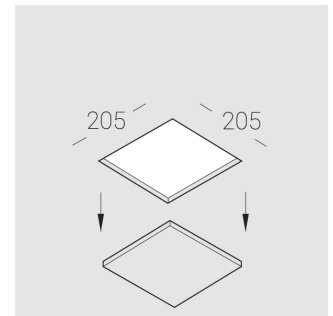

Trimless recessed luminaire

Simple Quadro R50 100x100 12W 840
ze11005043

EAC

220-240 V

IP20

Ra >80

MAC 3

Complectation

Specifications

Measurements:	200x200x96 mm
Net weight:	1.48 kg
Square	
Body:	Gypsum
Illuminant:	LED
Electrical safety class:	II
Degree of protection:	IP20
Rated power:	11.9 w
Luminaire luminous flux*:	1110 lm
Light output*:	93.00 lm/w
Colorful temperature*:	4000 K
Color rendering index*:	Ra >80
Color temperature stability*:	MAC 3
cos *:	0.54
PRA:	LC 10/250/40 fixC SR SNC2