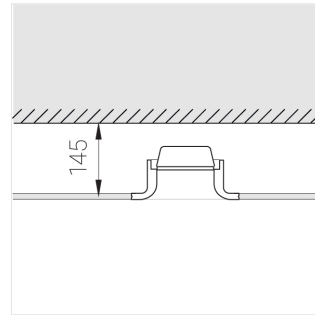

Trimless recessed luminaire

Simple Quadro R50 100x100 12W 840
ze11005043

EAC

220-240 V

IP20

Ra >80

MAC 3

Complectation

Body	1
LED module	1
Control gear	1
Fastener	2
Screw x6	4
Screw self-tapping	2
Washer D5	4

Dimming by TRIAC accessible on request

The manufacturer reserves the right to change the configuration of the LED luminaire.

Specifications

Measurements:	200x200x96 mm
Net weight:	1.48 kg
Square	
Body:	Gypsum
Illuminant:	LED
Electrical safety class:	II
Degree of protection:	IP20
Rated power:	11.9 w
Luminaire luminous flux*:	1110 lm
Light output*:	93.00 lm/w
Colorful temperature*:	4000 K
Color rendering index*:	Ra >80
Color temperature stability*:	MAC 3
cos *:	0.54
PRA:	LC 10/250/40 fixC SR SNC2