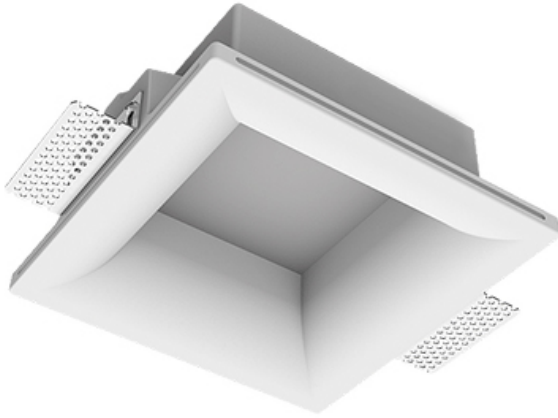

Trimless recessed luminaire

Simple Quadro R50 100x100 12W 840
ze11005043

EAC

220-240 V

IP20

Ra >80

MAC 3

Complectation

Body	1
LED module	1
Control gear	1
Fastener	2
Screw x6	4
Screw self-tapping	2
Washer D5	4

Dimming by TRIAC accessible on request

The manufacturer reserves the right to change the configuration of the LED luminaire.

Specifications

Measurements:	200x200x96 mm
Net weight:	1.48 kg
Square	
Body:	Gypsum
Illuminant:	LED
Electrical safety class:	II
Degree of protection:	IP20
Rated power:	11.9 w
Luminaire luminous flux*:	1110 lm
Light output*:	93.00 lm/w
Colorful temperature*:	4000 K
Color rendering index*:	Ra >80
Color temperature stability*:	MAC 3
cos *:	0.54
PRA:	LC 10/250/40 fixC SR SNC2