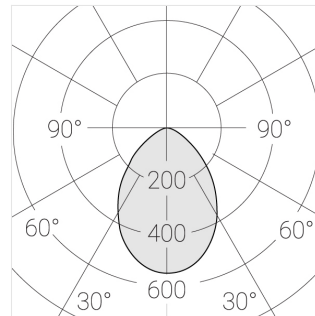

Trimless recessed luminaire

Simple Quadro R50 100x100 17W 940 DA
ze11005080

EAC

220-240 V

IP20

Ra >90

MAC 3

Complectation

Specifications

Measurements:	200x200x96 mm
Net weight:	1.62 kg
Square	
Body:	Gypsum
Illuminant:	LED
Electrical safety class:	II
Degree of protection:	IP20
Rated power:	17.1 w
Luminaire luminous flux*:	1314 lm
Light output*:	77.00 lm/w
Colorful temperature*:	4000 K
Color rendering index*:	Ra >90
Color temperature stability*:	MAC 3
cos *:	0.88
PRA:	LCAI 15W 150mA-400mA ECO slim