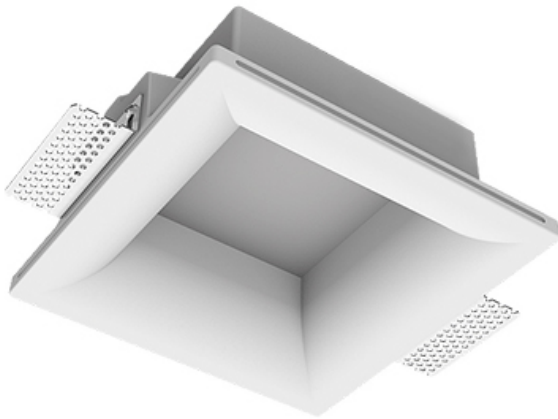

Trimless recessed luminaire

Simple Quadro R50 100x100 17W 940 DA
ze11005080

EAC

220-240 V

IP20

Ra >90

MAC 3

Complectation

Body	1
LED module	1
Control gear	1
Fastener	2
Screw x6	4
Screw self-tapping	2
Washer D5	4

Dimming by TRIAC accessible on request

The manufacturer reserves the right to change the configuration of the LED luminaire.

Specifications

Measurements:	200x200x96 mm
Net weight:	1.62 kg
Square	
Body:	Gypsum
Illuminant:	LED
Electrical safety class:	II
Degree of protection:	IP20
Rated power:	17.1 w
Luminaire luminous flux*:	1314 lm
Light output*:	77.00 lm/w
Colorful temperature*:	4000 K
Color rendering index*:	Ra >90
Color temperature stability*:	MAC 3
cos *:	0.88
PRA:	LCAI 15W 150mA-400mA ECO slim