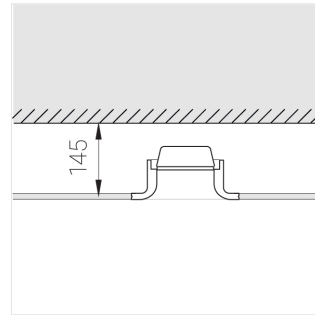

Trimless recessed luminaire

Simple Quadro R50 100x100 17W 940 DA
ze11005080

EAC

220-240 V

IP20

Ra >90

MAC 3

Complectation

Body	1
LED module	1
Control gear	1
Fastener	2
Screw x6	4
Screw self-tapping	2
Washer D5	4

Dimming by TRIAC accessible on request

The manufacturer reserves the right to change the configuration of the LED luminaire.

Specifications

Measurements:	200x200x96 mm
Net weight:	1.62 kg
Square	
Body:	Gypsum
Illuminant:	LED
Electrical safety class:	II
Degree of protection:	IP20
Rated power:	17.1 w
Luminaire luminous flux*:	1314 lm
Light output*:	77.00 lm/w
Colorful temperature*:	4000 K
Color rendering index*:	Ra >90
Color temperature stability*:	MAC 3
cos *:	0.88
PRA:	LCAI 15W 150mA-400mA ECO slim