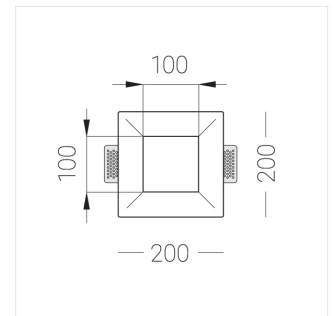

Trimless recessed luminaire

Simple Quadro R50 100x100 17W 940 DA
ze11005080

EAC

220-240 V

IP20

Ra >90

MAC 3

Complectation

Body	1
LED module	1
Control gear	1
Fastener	2
Screw x6	4
Screw self-tapping	2
Washer D5	4

Dimming by TRIAC accessible on request

The manufacturer reserves the right to change the configuration of the LED luminaire.

Specifications

Measurements:	200x200x96 mm
Net weight:	1.62 kg
Square	
Body:	Gypsum
Illuminant:	LED
Electrical safety class:	II
Degree of protection:	IP20
Rated power:	17.1 w
Luminaire luminous flux*:	1314 lm
Light output*:	77.00 lm/w
Colorful temperature*:	4000 K
Color rendering index*:	Ra >90
Color temperature stability*:	MAC 3
cos *:	0.88
PRA:	LCAI 15W 150mA-400mA ECO slim