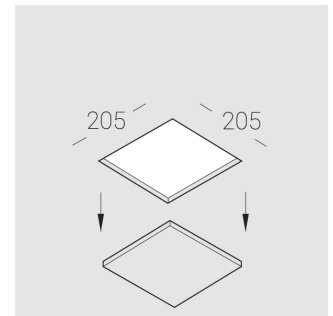

Trimless recessed luminaire

Simple Quadro R50 100x100 17W 940 DA
ze11005080

EAC

220-240 V

IP20

Ra >90

MAC 3

Complectation

Specifications

Measurements:	200x200x96 mm
Net weight:	1.62 kg
Square	
Body:	Gypsum
Illuminant:	LED
Electrical safety class:	II
Degree of protection:	IP20
Rated power:	17.1 w
Luminaire luminous flux*:	1314 lm
Light output*:	77.00 lm/w
Colorful temperature*:	4000 K
Color rendering index*:	Ra >90
Color temperature stability*:	MAC 3
cos *:	0.88
PRA:	LCAI 15W 150mA-400mA ECO slim