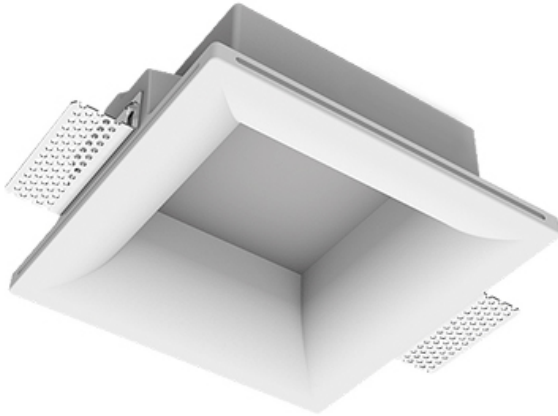

Trimless recessed luminaire

Simple Quadro R50 100x100 12W 927 DW
ze11005848

EAC

220-240 V

IP20

Ra >90

MAC 3

Complectation

Body	1
LED module	1
Control gear	1
Fastener	2
Screw x6	4
Screw self-tapping	2
Washer D5	4

Dimming by TRIAC accessible on request

The manufacturer reserves the right to change the configuration of the LED luminaire.

Specifications

Measurements:	200x200x96 mm
Net weight:	1.57 kg
Square	
Body:	Gypsum
Illuminant:	LED
Electrical safety class:	II
Degree of protection:	IP20
Rated power:	12.2 w
Luminaire luminous flux*:	817 lm
Light output*:	67.00 lm/w
Colorful temperature*:	2700 K
Color rendering index*:	Ra >90
Color temperature stability*:	MAC 3
cos *:	0.96
PRA:	LC 17/250-700/50 bDW SC PRE2