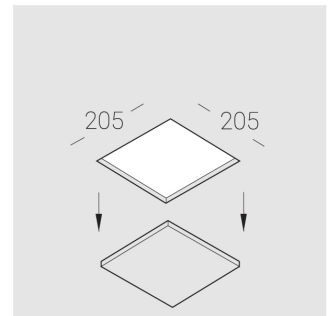

Trimless recessed luminaire

Simple Quadro R50 100x100 12W 927 DW
ze11005848

EAC

220-240 V

IP20

Ra >90

MAC 3

Complectation

Specifications

Measurements:	200x200x96 mm
Net weight:	1.57 kg
Square	
Body:	Gypsum
Illuminant:	LED
Electrical safety class:	II
Degree of protection:	IP20
Rated power:	12.2 w
Luminaire luminous flux*:	817 lm
Light output*:	67.00 lm/w
Colorful temperature*:	2700 K
Color rendering index*:	Ra >90
Color temperature stability*:	MAC 3
cos *:	0.96
PRA:	LC 17/250-700/50 bDW SC PRE2