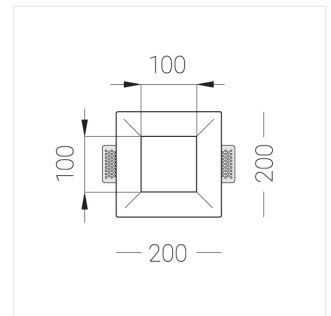

Trimless recessed luminaire

Simple Quadro R50 100x100 12W 927 DW
ze11005848

EAC

220-240 V

IP20

Ra >90

MAC 3

Complectation

Body	1
LED module	1
Control gear	1
Fastener	2
Screw x6	4
Screw self-tapping	2
Washer D5	4

Dimming by TRIAC accessible on request

The manufacturer reserves the right to change the configuration of the LED luminaire.

Specifications

Measurements:	200x200x96 mm
Net weight:	1.57 kg
Square	
Body:	Gypsum
Illuminant:	LED
Electrical safety class:	II
Degree of protection:	IP20
Rated power:	12.2 w
Luminaire luminous flux*:	817 lm
Light output*:	67.00 lm/w
Colorful temperature*:	2700 K
Color rendering index*:	Ra >90
Color temperature stability*:	MAC 3
cos *:	0.96
PRA:	LC 17/250-700/50 bDW SC PRE2