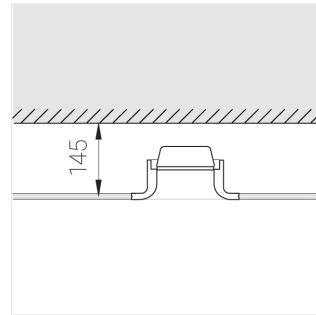

Trimless recessed luminaire

Simple Quadro R50 100x100 12W 927 DW
ze11005848

EAC

220-240 V

IP20

Ra >90

MAC 3

Complectation

Body	1
LED module	1
Control gear	1
Fastener	2
Screw x6	4
Screw self-tapping	2
Washer D5	4

Dimming by TRIAC accessible on request

The manufacturer reserves the right to change the configuration of the LED luminaire.

Specifications

Measurements:	200x200x96 mm
Net weight:	1.57 kg
Square	
Body:	Gypsum
Illuminant:	LED
Electrical safety class:	II
Degree of protection:	IP20
Rated power:	12.2 w
Luminaire luminous flux*:	817 lm
Light output*:	67.00 lm/w
Colorful temperature*:	2700 K
Color rendering index*:	Ra >90
Color temperature stability*:	MAC 3
cos *:	0.96
PRA:	LC 17/250-700/50 bDW SC PRE2