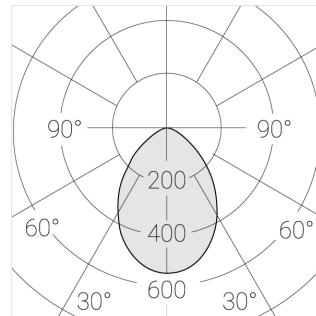

Trimless recessed luminaire

Simple Quadro R50 100x100 12W 927 DW
ze11005848

EAC

220-240 V

IP20

Ra >90

MAC 3

Complectation

Specifications

Measurements:	200x200x96 mm
Net weight:	1.57 kg
Square	
Body:	Gypsum
Illuminant:	LED
Electrical safety class:	II
Degree of protection:	IP20
Rated power:	12.2 w
Luminaire luminous flux*:	817 lm
Light output*:	67.00 lm/w
Colorful temperature*:	2700 K
Color rendering index*:	Ra >90
Color temperature stability*:	MAC 3
cos *:	0.96
PRA:	LC 17/250-700/50 bDW SC PRE2