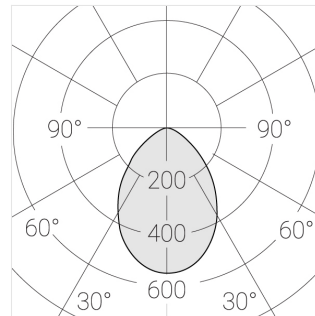

Trimless recessed luminaire

Simple Quadro R50 100x100 17W 927 DW
ze11005849

EAC

220-240 V

IP20

Ra >90

MAC 3

Complectation

Specifications

Measurements:	200x200x96 mm
Net weight:	1.57 kg
Square	
Body:	Gypsum
Illuminant:	LED
Electrical safety class:	II
Degree of protection:	IP20
Rated power:	16.8 w
Luminaire luminous flux*:	1120 lm
Light output*:	67.00 lm/w
Colorful temperature*:	2700 K
Color rendering index*:	Ra >90
Color temperature stability*:	MAC 3
cos *:	0.97
PRA:	LC 17/250-700/50 bDW SC PRE2