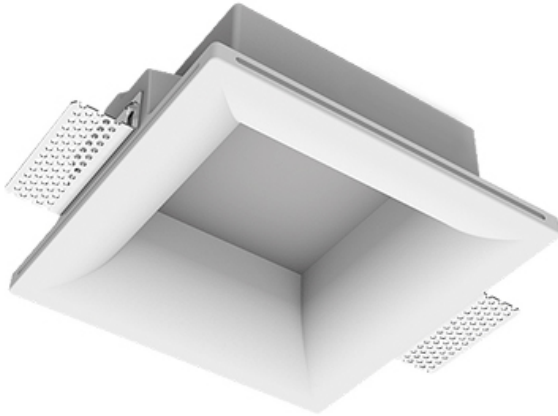

Trimless recessed luminaire

Simple Quadro R50 100x100 17W 927 DW
ze11005849

EAC

220-240 V

IP20

Ra >90

MAC 3

Complectation

Body	1
LED module	1
Control gear	1
Fastener	2
Screw x6	4
Screw self-tapping	2
Washer D5	4

Dimming by TRIAC accessible on request

The manufacturer reserves the right to change the configuration of the LED luminaire.

Specifications

Measurements:	200x200x96 mm
Net weight:	1.57 kg
Square	
Body:	Gypsum
Illuminant:	LED
Electrical safety class:	II
Degree of protection:	IP20
Rated power:	16.8 w
Luminaire luminous flux*:	1120 lm
Light output*:	67.00 lm/w
Colorful temperature*:	2700 K
Color rendering index*:	Ra >90
Color temperature stability*:	MAC 3
cos *:	0.97
PRA:	LC 17/250-700/50 bDW SC PRE2