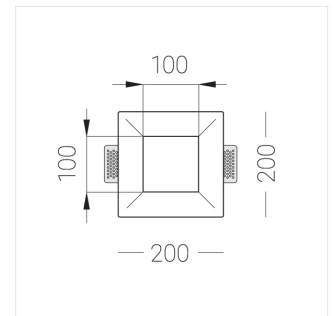

Trimless recessed luminaire

Simple Quadro R50 100x100 17W 927 DW
ze11005849

EAC

220-240 V

IP20

Ra >90

MAC 3

Complectation

Body	1
LED module	1
Control gear	1
Fastener	2
Screw x6	4
Screw self-tapping	2
Washer D5	4

Dimming by TRIAC accessible on request

The manufacturer reserves the right to change the configuration of the LED luminaire.

Specifications

Measurements:	200x200x96 mm
Net weight:	1.57 kg
Square	
Body:	Gypsum
Illuminant:	LED
Electrical safety class:	II
Degree of protection:	IP20
Rated power:	16.8 w
Luminaire luminous flux*:	1120 lm
Light output*:	67.00 lm/w
Colorful temperature*:	2700 K
Color rendering index*:	Ra >90
Color temperature stability*:	MAC 3
cos *:	0.97
PRA:	LC 17/250-700/50 bDW SC PRE2