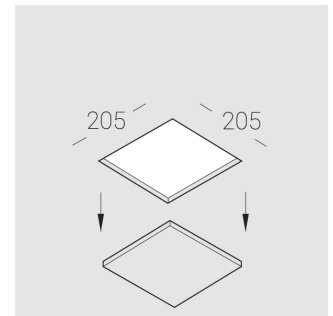

Trimless recessed luminaire

Simple Quadro R50 100x100 17W 927 DW
ze11005849

EAC

220-240 V

IP20

Ra >90

MAC 3

Complectation

Specifications

Measurements:	200x200x96 mm
Net weight:	1.57 kg
Square	
Body:	Gypsum
Illuminant:	LED
Electrical safety class:	II
Degree of protection:	IP20
Rated power:	16.8 w
Luminaire luminous flux*:	1120 lm
Light output*:	67.00 lm/w
Colorful temperature*:	2700 K
Color rendering index*:	Ra >90
Color temperature stability*:	MAC 3
cos *:	0.97
PRA:	LC 17/250-700/50 bDW SC PRE2