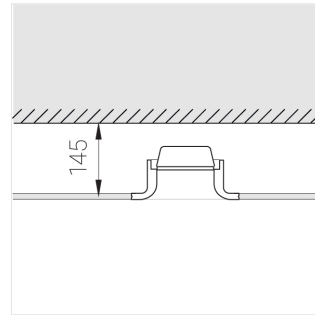

Trimless recessed luminaire

Simple Quadro R50 100x100 17W 927 DW
ze11005849

EAC

220-240 V

IP20

Ra >90

MAC 3

Complectation

Body	1
LED module	1
Control gear	1
Fastener	2
Screw x6	4
Screw self-tapping	2
Washer D5	4

Dimming by TRIAC accessible on request

The manufacturer reserves the right to change the configuration of the LED luminaire.

Specifications

Measurements:	200x200x96 mm
Net weight:	1.57 kg
Square	
Body:	Gypsum
Illuminant:	LED
Electrical safety class:	II
Degree of protection:	IP20
Rated power:	16.8 w
Luminaire luminous flux*:	1120 lm
Light output*:	67.00 lm/w
Colorful temperature*:	2700 K
Color rendering index*:	Ra >90
Color temperature stability*:	MAC 3
cos *:	0.97
PRA:	LC 17/250-700/50 bDW SC PRE2