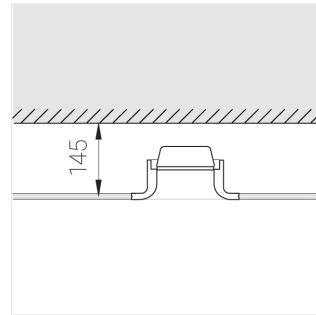

Trimless recessed luminaire

Simple Quadro R50 100x100 17W 940 DW
ze11005855

EAC

220-240 V

IP20

Ra >90

MAC 3

Complectation

Body	1
LED module	1
Control gear	1
Fastener	2
Screw x6	4
Screw self-tapping	2
Washer D5	4

Dimming by TRIAC accessible on request

The manufacturer reserves the right to change the configuration of the LED luminaire.

Specifications

Measurements:	200x200x96 mm
Net weight:	1.57 kg
Square	
Body:	Gypsum
Illuminant:	LED
Electrical safety class:	II
Degree of protection:	IP20
Rated power:	16.8 w
Luminaire luminous flux*:	1314 lm
Light output*:	78.00 lm/w
Colorful temperature*:	4000 K
Color rendering index*:	Ra >90
Color temperature stability*:	MAC 3
cos *:	0.97
PRA:	LC 17/250-700/50 bDW SC PRE2