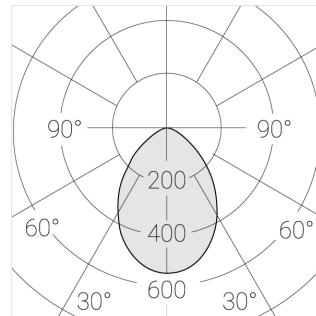

Trimless recessed luminaire

Simple Quadro R50 100x100 17W 940 DW
ze11005855

EAC

220-240 V

IP20

Ra >90

MAC 3

Complectation

Specifications

Measurements:	200x200x96 mm
Net weight:	1.57 kg
Square	
Body:	Gypsum
Illuminant:	LED
Electrical safety class:	II
Degree of protection:	IP20
Rated power:	16.8 w
Luminaire luminous flux*:	1314 lm
Light output*:	78.00 lm/w
Colorful temperature*:	4000 K
Color rendering index*:	Ra >90
Color temperature stability*:	MAC 3
cos *:	0.97
PRA:	LC 17/250-700/50 bDW SC PRE2