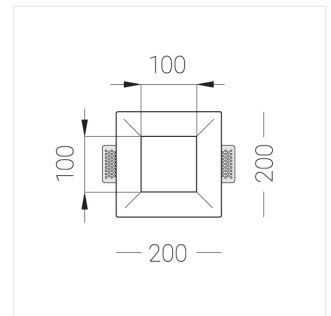

Trimless recessed luminaire

Simple Quadro R50 100x100 17W 940 DW
ze11005855

EAC

220-240 V

IP20

Ra >90

MAC 3

Complectation

Body	1
LED module	1
Control gear	1
Fastener	2
Screw x6	4
Screw self-tapping	2
Washer D5	4

Dimming by TRIAC accessible on request

The manufacturer reserves the right to change the configuration of the LED luminaire.

Specifications

Measurements:	200x200x96 mm
Net weight:	1.57 kg
Square	
Body:	Gypsum
Illuminant:	LED
Electrical safety class:	II
Degree of protection:	IP20
Rated power:	16.8 w
Luminaire luminous flux*:	1314 lm
Light output*:	78.00 lm/w
Colorful temperature*:	4000 K
Color rendering index*:	Ra >90
Color temperature stability*:	MAC 3
cos *:	0.97
PRA:	LC 17/250-700/50 bDW SC PRE2