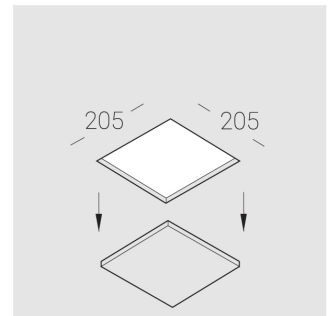

Trimless recessed luminaire

Simple Quadro R50 100x100 17W 940 DW
ze11005855

EAC

220-240 V

IP20

Ra >90

MAC 3

Complectation

Specifications

Measurements:	200x200x96 mm
Net weight:	1.57 kg
Square	
Body:	Gypsum
Illuminant:	LED
Electrical safety class:	II
Degree of protection:	IP20
Rated power:	16.8 w
Luminaire luminous flux*:	1314 lm
Light output*:	78.00 lm/w
Colorful temperature*:	4000 K
Color rendering index*:	Ra >90
Color temperature stability*:	MAC 3
cos *:	0.97
PRA:	LC 17/250-700/50 bDW SC PRE2