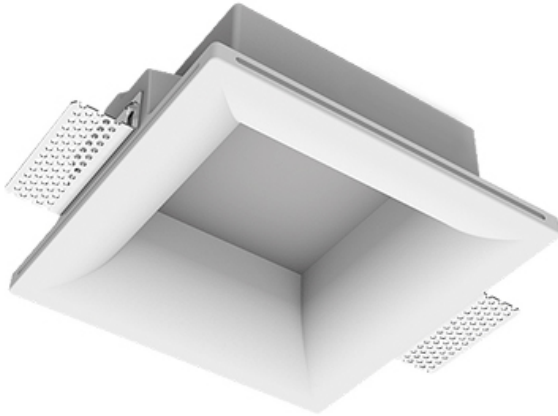

Trimless recessed luminaire

Simple Quadro R50 100x100 17W 940 DW
ze11005855

EAC

220-240 V

IP20

Ra >90

MAC 3

Complectation

Body	1
LED module	1
Control gear	1
Fastener	2
Screw x6	4
Screw self-tapping	2
Washer D5	4

Dimming by TRIAC accessible on request

The manufacturer reserves the right to change the configuration of the LED luminaire.

Specifications

Measurements:	200x200x96 mm
Net weight:	1.57 kg
Square	
Body:	Gypsum
Illuminant:	LED
Electrical safety class:	II
Degree of protection:	IP20
Rated power:	16.8 w
Luminaire luminous flux*:	1314 lm
Light output*:	78.00 lm/w
Colorful temperature*:	4000 K
Color rendering index*:	Ra >90
Color temperature stability*:	MAC 3
cos *:	0.97
PRA:	LC 17/250-700/50 bDW SC PRE2