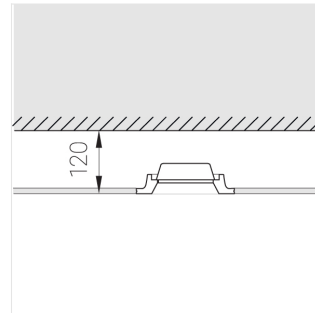

# Trimless recessed luminaire

Simple Quadro A25 100x100 12W 927  
ze11005085

220-240 V

IP20

Ra >90

MAC 3

## Complectation

Body	1
LED module	1
Control gear	1
Fastener	2
Screw x6	4
Screw self-tapping	2
Washer D5	4

Dimming by TRIAC accessible on request

The manufacturer reserves the right to change the configuration of the LED luminaire.

## Specifications

Measurements:	172x172x70 mm
Net weight:	1.06 kg

Square	
Body:	Gypsum
Illuminant:	LED

Electrical safety class:	II
Degree of protection:	IP20
Rated power:	11.9 w
Luminaire luminous flux*:	948 lm
Light output*:	80.00 lm/w
Colorful temperature*:	2700 K
Color rendering index*:	Ra >90
Color temperature stability*:	MAC 3
cos *:	0.54
PRA:	LC 10/250/40 fixC SR SNC2