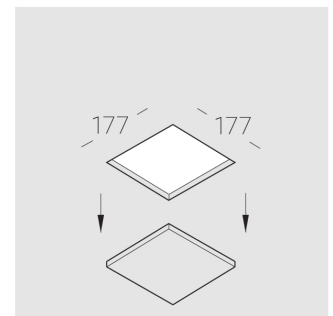

# Trimless recessed luminaire

Simple Quadro A25 100x100 12W 927  
ze11005085

220-240 V

IP20

Ra >90

MAC 3

## Specifications

Measurements:	172x172x70 mm
Net weight:	1.06 kg

Square	
Body:	Gypsum
Illuminant:	LED

Electrical safety class:	II
Degree of protection:	IP20
Rated power:	11.9 w
Luminaire luminous flux*:	948 lm
Light output*:	80.00 lm/w
Colorful temperature*:	2700 K
Color rendering index*:	Ra >90
Color temperature stability*:	MAC 3
cos *:	0.54
PRA:	LC 10/250/40 fixC SR SNC2