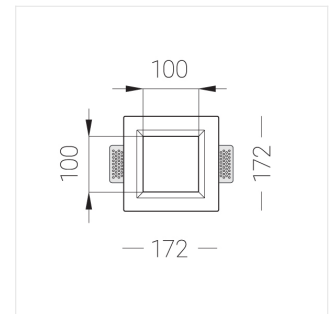

# Trimless recessed luminaire

Simple Quadro A25 100x100 12W 927  
ze11005085

220-240 V

IP20

Ra >90

MAC 3

## Complectation

Body	1
LED module	1
Control gear	1
Fastener	2
Screw x6	4
Screw self-tapping	2
Washer D5	4

Dimming by TRIAC accessible on request

The manufacturer reserves the right to change the configuration of the LED luminaire.

## Specifications

Measurements:	172x172x70 mm
Net weight:	1.06 kg

Square	
Body:	Gypsum
Illuminant:	LED

Electrical safety class:	II
Degree of protection:	IP20
Rated power:	11.9 w
Luminaire luminous flux*:	948 lm
Light output*:	80.00 lm/w
Colorful temperature*:	2700 K
Color rendering index*:	Ra >90
Color temperature stability*:	MAC 3
cos *:	0.54
PRA:	LC 10/250/40 fixC SR SNC2