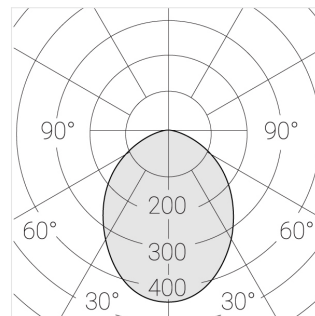

# Trimless recessed luminaire

Simple Quadro A25 100x100 12W 927  
ze11005085

220-240 V

IP20

Ra >90

MAC 3

## Specifications

Measurements:	172x172x70 mm
Net weight:	1.06 kg

Square	
Body:	Gypsum
Illuminant:	LED

Electrical safety class:	II
Degree of protection:	IP20
Rated power:	11.9 w
Luminaire luminous flux*:	948 lm
Light output*:	80.00 lm/w
Colorful temperature*:	2700 K
Color rendering index*:	Ra >90
Color temperature stability*:	MAC 3
cos *:	0.54
PRA:	LC 10/250/40 fixC SR SNC2