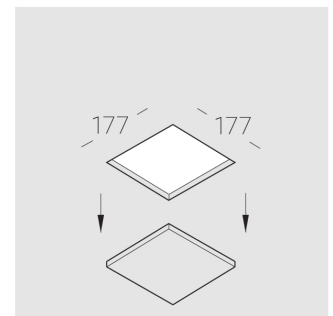

Trimless recessed luminaire

Simple Quadro A25 100x100 12W 840 DA
ze11005113

EAC

220-240 V

IP20

Ra >80

MAC 3

Complectation

Specifications

Measurements:	172x172x70 mm
Net weight:	1.2 kg
Square	
Body:	Gypsum
Illuminant:	LED
Electrical safety class:	II
Degree of protection:	IP20
Rated power:	12.2 W
Luminaire luminous flux*:	1289 lm
Light output*:	106.00 lm/w
Colorful temperature*:	4000 K
Color rendering index*:	Ra >80
Color temperature stability*:	MAC 3
cos *:	0.8
PRA:	LCAI 15W 150mA-400mA ECO slim