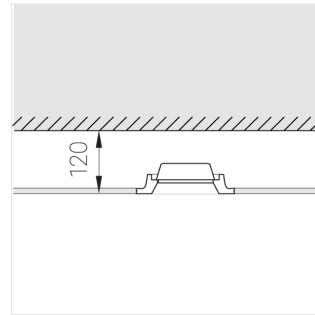

Trimless recessed luminaire

Simple Quadro A25 100x100 12W 840 DA
ze11005113

EAC

220-240 V

IP20

Ra >80

MAC 3

Complectation

Body	1
LED module	1
Control gear	1
Fastener	2
Screw x6	4
Screw self-tapping	2
Washer D5	4

Dimming by TRIAC accessible on request

The manufacturer reserves the right to change the configuration of the LED luminaire.

Specifications

Measurements:	172x172x70 mm
Net weight:	1.2 kg
Square	
Body:	Gypsum
Illuminant:	LED
Electrical safety class:	II
Degree of protection:	IP20
Rated power:	12.2 W
Luminaire luminous flux*:	1289 lm
Light output*:	106.00 lm/w
Colorful temperature*:	4000 K
Color rendering index*:	Ra >80
Color temperature stability*:	MAC 3
cos *:	0.8
PRA:	LCAI 15W 150mA-400mA ECO slim