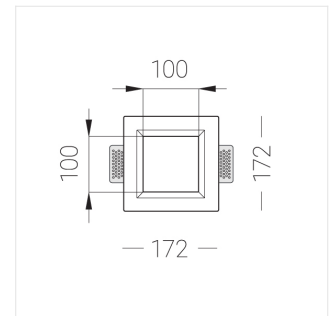

Trimless recessed luminaire

Simple Quadro A25 100x100 12W 840 DA
ze11005113

EAC

220-240 V

IP20

Ra >80

MAC 3

Complectation

Body	1
LED module	1
Control gear	1
Fastener	2
Screw x6	4
Screw self-tapping	2
Washer D5	4

Dimming by TRIAC accessible on request

The manufacturer reserves the right to change the configuration of the LED luminaire.

Specifications

Measurements:	172x172x70 mm
Net weight:	1.2 kg
Square	
Body:	Gypsum
Illuminant:	LED
Electrical safety class:	II
Degree of protection:	IP20
Rated power:	12.2 W
Luminaire luminous flux*:	1289 lm
Light output*:	106.00 lm/w
Colorful temperature*:	4000 K
Color rendering index*:	Ra >80
Color temperature stability*:	MAC 3
cos *:	0.8
PRA:	LCAI 15W 150mA-400mA ECO slim