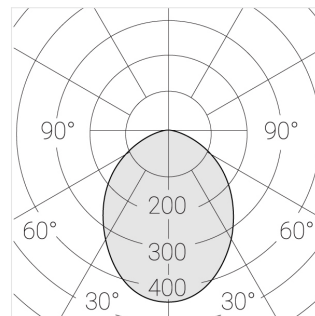

Trimless recessed luminaire

Simple Quadro A25 100x100 12W 840 DA
ze11005113

EAC

220-240 V

IP20

Ra >80

MAC 3

Complectation

Specifications

Measurements:	172x172x70 mm
Net weight:	1.2 kg
Square	
Body:	Gypsum
Illuminant:	LED
Electrical safety class:	II
Degree of protection:	IP20
Rated power:	12.2 W
Luminaire luminous flux*:	1289 lm
Light output*:	106.00 lm/w
Colorful temperature*:	4000 K
Color rendering index*:	Ra >80
Color temperature stability*:	MAC 3
cos *:	0.8
PRA:	LCAI 15W 150mA-400mA ECO slim