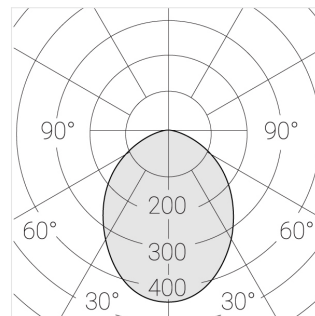

Trimless recessed luminaire

Simple Quadro A25 100x100 12W 927 DA
ze11005115

EAC

220-240 V

IP20

Ra >90

MAC 3

Complectation

Specifications

Measurements: 172x172x70 mm
Net weight: 1.2 kg

Square
Body: Gypsum
Illuminant: LED

Electrical safety class: II
Degree of protection: IP20
Rated power: 12.2 W
Luminaire luminous flux*: 948 lm
Light output*: 78.00 lm/W
Colorful temperature*: 2700 K
Color rendering index*: Ra >90
Color temperature stability*: MAC 3
cos *: 0.8
PRA: LCAI 15W 150mA-400mA ECO slim