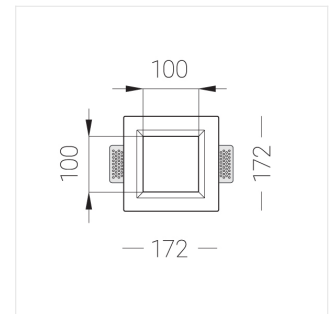

Trimless recessed luminaire

Simple Quadro A25 100x100 12W 927 DA
ze11005115

EAC

220-240 V

IP20

Ra >90

MAC 3

Complectation

Body	1
LED module	1
Control gear	1
Fastener	2
Screw x6	4
Screw self-tapping	2
Washer D5	4

Dimming by TRIAC accessible on request

The manufacturer reserves the right to change the configuration of the LED luminaire.

Specifications

Measurements: 172x172x70 mm
Net weight: 1.2 kg

Square
Body: Gypsum
Illuminant: LED

Electrical safety class: II
Degree of protection: IP20
Rated power: 12.2 W
Luminaire luminous flux*: 948 lm
Light output*: 78.00 lm/W
Colorful temperature*: 2700 K
Color rendering index*: Ra >90
Color temperature stability*: MAC 3
cos *: 0.8
PRA: LCAI 15W 150mA-400mA ECO slim