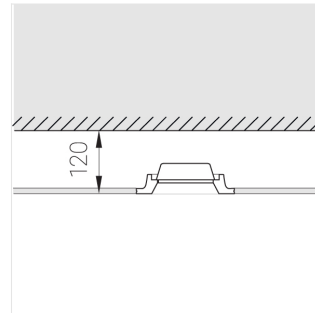

Trimless recessed luminaire

Simple Quadro A25 100x100 12W 927 DA
ze11005115

EAC

220-240 V

IP20

Ra >90

MAC 3

Complectation

Body	1
LED module	1
Control gear	1
Fastener	2
Screw x6	4
Screw self-tapping	2
Washer D5	4

Dimming by TRIAC accessible on request

The manufacturer reserves the right to change the configuration of the LED luminaire.

Specifications

Measurements: 172x172x70 mm
Net weight: 1.2 kg

Square
Body: Gypsum
Illuminant: LED

Electrical safety class: II
Degree of protection: IP20
Rated power: 12.2 W
Luminaire luminous flux*: 948 lm
Light output*: 78.00 lm/W
Colorful temperature*: 2700 K
Color rendering index*: Ra >90
Color temperature stability*: MAC 3
cos *: 0.8
PRA: LCAI 15W 150mA-400mA ECO slim