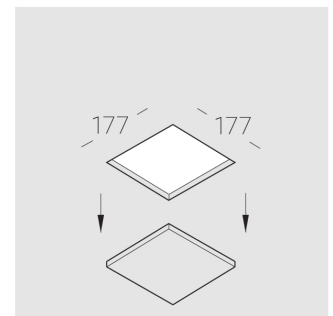

Trimless recessed luminaire

Simple Quadro A25 100x100 12W 927 DA
ze11005115

EAC

220-240 V

IP20

Ra >90

MAC 3

Complectation

Specifications

Measurements: 172x172x70 mm
Net weight: 1.2 kg

Square
Body: Gypsum
Illuminant: LED

Electrical safety class: II
Degree of protection: IP20
Rated power: 12.2 W
Luminaire luminous flux*: 948 lm
Light output*: 78.00 lm/W
Colorful temperature*: 2700 K
Color rendering index*: Ra >90
Color temperature stability*: MAC 3
cos *: 0.8
PRA: LCAI 15W 150mA-400mA ECO slim