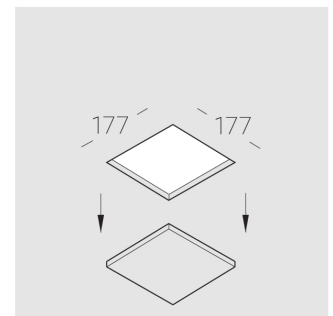

# Trimless recessed luminaire

Simple Quadro A25 100x100 17W 927 DA  
ze11005116

EAC

220-240 V

IP20

Ra >90

MAC 3

## Specifications

Measurements: 172x172x70 mm  
Net weight: 1.2 kg

Square  
Body: Gypsum  
Illuminant: LED

Electrical safety class: II  
Degree of protection: IP20  
Rated power: 17.1 W  
Luminaire luminous flux\*: 1299 lm  
Light output\*: 76.00 lm/W  
Colorful temperature\*: 2700 K  
Color rendering index\*: Ra >90  
Color temperature stability\*: MAC 3  
cos \*: 0.88  
PRA: LCAI 15W 150mA-400mA ECO slim