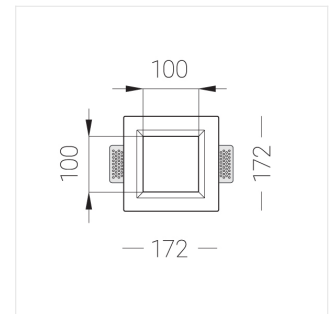

# Trimless recessed luminaire

Simple Quadro A25 100x100 17W 927 DA  
ze11005116

EAC

220-240 V

IP20

Ra >90

MAC 3

## Complectation

Body	1
LED module	1
Control gear	1
Fastener	2
Screw x6	4
Screw self-tapping	2
Washer D5	4

Dimming by TRIAC accessible on request

The manufacturer reserves the right to change the configuration of the LED luminaire.

## Specifications

Measurements: 172x172x70 mm  
Net weight: 1.2 kg

Square  
Body: Gypsum  
Illuminant: LED

Electrical safety class: II  
Degree of protection: IP20  
Rated power: 17.1 W  
Luminaire luminous flux\*: 1299 lm  
Light output\*: 76.00 lm/W  
Colorful temperature\*: 2700 K  
Color rendering index\*: Ra >90  
Color temperature stability\*: MAC 3  
cos \*: 0.88  
PRA: LCAI 15W 150mA-400mA ECO slim