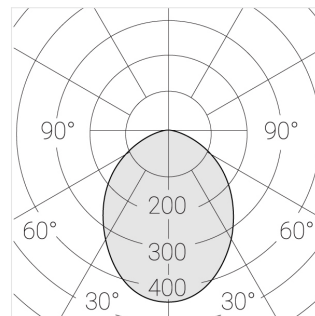

# Trimless recessed luminaire

Simple Quadro A25 100x100 17W 927 DA  
ze11005116

EAC

220-240 V

IP20

Ra >90

MAC 3

## Specifications

Measurements: 172x172x70 mm  
Net weight: 1.2 kg

Square  
Body: Gypsum  
Illuminant: LED

Electrical safety class: II  
Degree of protection: IP20  
Rated power: 17.1 W  
Luminaire luminous flux\*: 1299 lm  
Light output\*: 76.00 lm/W  
Colorful temperature\*: 2700 K  
Color rendering index\*: Ra >90  
Color temperature stability\*: MAC 3  
cos \*: 0.88  
PRA: LCAI 15W 150mA-400mA ECO slim