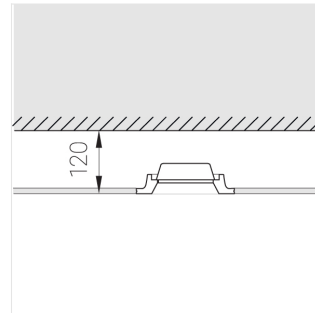

# Trimless recessed luminaire

Simple Quadro A25 100x100 17W 927 DA  
ze11005116

EAC

220-240 V

IP20

Ra >90

MAC 3

## Complectation

Body	1
LED module	1
Control gear	1
Fastener	2
Screw x6	4
Screw self-tapping	2
Washer D5	4

Dimming by TRIAC accessible on request

The manufacturer reserves the right to change the configuration of the LED luminaire.

## Specifications

Measurements: 172x172x70 mm  
Net weight: 1.2 kg

Square  
Body: Gypsum  
Illuminant: LED

Electrical safety class: II  
Degree of protection: IP20  
Rated power: 17.1 W  
Luminaire luminous flux\*: 1299 lm  
Light output\*: 76.00 lm/W  
Colorful temperature\*: 2700 K  
Color rendering index\*: Ra >90  
Color temperature stability\*: MAC 3  
cos \*: 0.88  
PRA: LCAI 15W 150mA-400mA ECO slim