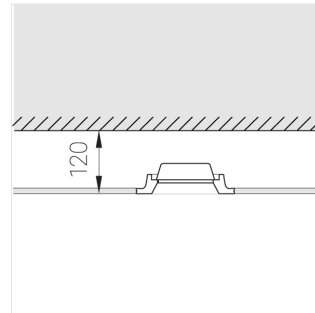

# Trimless recessed luminaire

Simple Quadro A25 100x100 9W 927 DW  
ze11005887

EAC

220-240 V

IP20

Ra >90

MAC 3

## Complectation

Body	1
LED module	1
Control gear	1
Fastener	2
Screw x6	4
Screw self-tapping	2
Washer D5	4

Dimming by TRIAC accessible on request

The manufacturer reserves the right to change the configuration of the LED luminaire.

## Specifications

Measurements:	172x172x70 mm
Net weight:	1.15 kg
Square	
Body:	Gypsum
Illuminant:	LED
Electrical safety class:	II
Degree of protection:	IP20
Rated power:	9.1 W
Luminaire luminous flux*:	691 lm
Light output*:	76.00 lm/w
Colorful temperature*:	2700 K
Color rendering index*:	Ra >90
Color temperature stability*:	MAC 3
cos *:	0.95
PRA:	LC 10/150-400/40 bDW SC PRE2