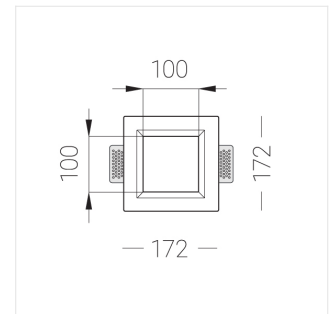

# Trimless recessed luminaire

Simple Quadro A25 100x100 9W 927 DW  
ze11005887

EAC

220-240 V

IP20

Ra >90

MAC 3

## Complectation

Body	1
LED module	1
Control gear	1
Fastener	2
Screw x6	4
Screw self-tapping	2
Washer D5	4

Dimming by TRIAC accessible on request

The manufacturer reserves the right to change the configuration of the LED luminaire.

## Specifications

Measurements:	172x172x70 mm
Net weight:	1.15 kg
Square	
Body:	Gypsum
Illuminant:	LED
Electrical safety class:	II
Degree of protection:	IP20
Rated power:	9.1 W
Luminaire luminous flux*:	691 lm
Light output*:	76.00 lm/w
Colorful temperature*:	2700 K
Color rendering index*:	Ra >90
Color temperature stability*:	MAC 3
cos *:	0.95
PRA:	LC 10/150-400/40 bDW SC PRE2