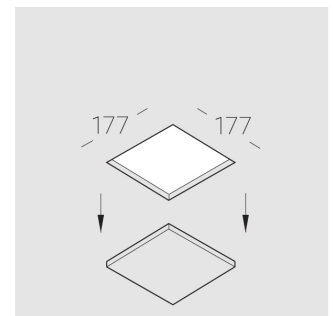

# Trimless recessed luminaire

Simple Quadro A25 100x100 9W 927 DW  
ze11005887

EAC

220-240 V

IP20

Ra >90

MAC 3

## Specifications

Measurements:	172x172x70 mm
Net weight:	1.15 kg
Square	
Body:	Gypsum
Illuminant:	LED
Electrical safety class:	II
Degree of protection:	IP20
Rated power:	9.1 W
Luminaire luminous flux*:	691 lm
Light output*:	76.00 lm/w
Colorful temperature*:	2700 K
Color rendering index*:	Ra >90
Color temperature stability*:	MAC 3
cos *:	0.95
PRA:	LC 10/150-400/40 bDW SC PRE2