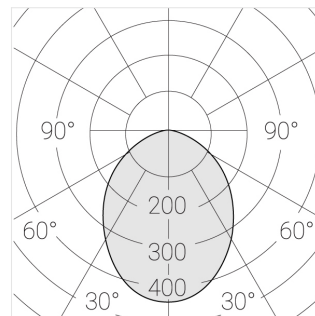

# Trimless recessed luminaire

Simple Quadro A25 100x100 9W 927 DW  
ze11005887

EAC

220-240 V

IP20

Ra >90

MAC 3

## Specifications

Measurements:	172x172x70 mm
Net weight:	1.15 kg
Square	
Body:	Gypsum
Illuminant:	LED
Electrical safety class:	II
Degree of protection:	IP20
Rated power:	9.1 W
Luminaire luminous flux*:	691 lm
Light output*:	76.00 lm/w
Colorful temperature*:	2700 K
Color rendering index*:	Ra >90
Color temperature stability*:	MAC 3
cos *:	0.95
PRA:	LC 10/150-400/40 bDW SC PRE2