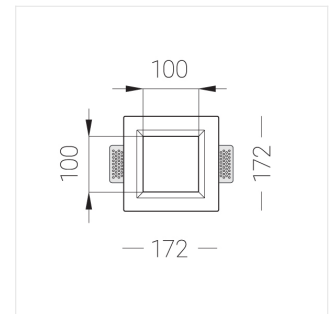

Trimless recessed luminaire

Simple Quadro A25 100x100 17W 927 DW
ze11005889

EAC

220-240 V

IP20

Ra >90

MAC 3

Complectation

Body	1
LED module	1
Control gear	1
Fastener	2
Screw x6	4
Screw self-tapping	2
Washer D5	4

Dimming by TRIAC accessible on request

The manufacturer reserves the right to change the configuration of the LED luminaire.

Specifications

Measurements:	172x172x70 mm
Net weight:	1.15 kg
Square	
Body:	Gypsum
Illuminant:	LED
Electrical safety class:	II
Degree of protection:	IP20
Rated power:	16.8 w
Luminaire luminous flux*:	1299 lm
Light output*:	77.00 lm/w
Colorful temperature*:	2700 K
Color rendering index*:	Ra >90
Color temperature stability*:	MAC 3
cos *:	0.97
PRA:	LC 17/250-700/50 bDW SC PRE2