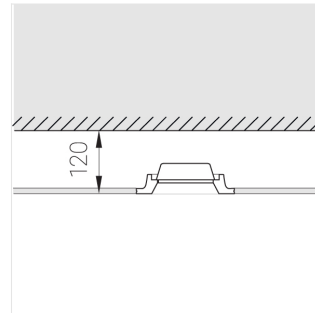

Trimless recessed luminaire

Simple Quadro A25 100x100 17W 927 DW
ze11005889

EAC

220-240 V

IP20

Ra >90

MAC 3

Complectation

Body	1
LED module	1
Control gear	1
Fastener	2
Screw x6	4
Screw self-tapping	2
Washer D5	4

Dimming by TRIAC accessible on request

The manufacturer reserves the right to change the configuration of the LED luminaire.

Specifications

Measurements:	172x172x70 mm
Net weight:	1.15 kg
Square	
Body:	Gypsum
Illuminant:	LED
Electrical safety class:	II
Degree of protection:	IP20
Rated power:	16.8 w
Luminaire luminous flux*:	1299 lm
Light output*:	77.00 lm/w
Colorful temperature*:	2700 K
Color rendering index*:	Ra >90
Color temperature stability*:	MAC 3
cos *:	0.97
PRA:	LC 17/250-700/50 bDW SC PRE2