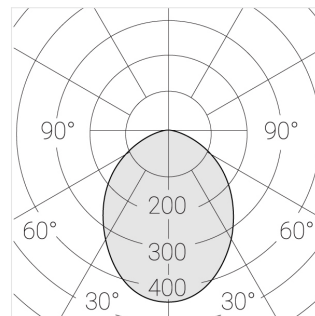

Trimless recessed luminaire

Simple Quadro A25 100x100 17W 927 DW
ze11005889

EAC

220-240 V

IP20

Ra >90

MAC 3

Complectation

Specifications

Measurements:	172x172x70 mm
Net weight:	1.15 kg
Square	
Body:	Gypsum
Illuminant:	LED
Electrical safety class:	II
Degree of protection:	IP20
Rated power:	16.8 w
Luminaire luminous flux*:	1299 lm
Light output*:	77.00 lm/w
Colorful temperature*:	2700 K
Color rendering index*:	Ra >90
Color temperature stability*:	MAC 3
cos *:	0.97
PRA:	LC 17/250-700/50 bDW SC PRE2