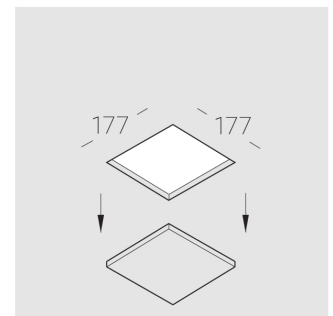

Trimless recessed luminaire

Simple Quadro A25 100x100 17W 927 DW
ze11005889

EAC

220-240 V

IP20

Ra >90

MAC 3

Complectation

Specifications

Measurements:	172x172x70 mm
Net weight:	1.15 kg
Square	
Body:	Gypsum
Illuminant:	LED
Electrical safety class:	II
Degree of protection:	IP20
Rated power:	16.8 w
Luminaire luminous flux*:	1299 lm
Light output*:	77.00 lm/w
Colorful temperature*:	2700 K
Color rendering index*:	Ra >90
Color temperature stability*:	MAC 3
cos *:	0.97
PRA:	LC 17/250-700/50 bDW SC PRE2