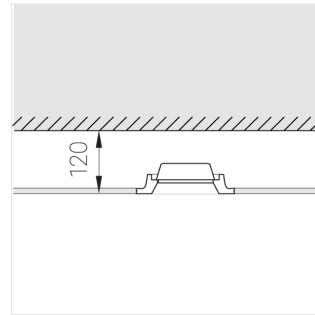

Trimless recessed luminaire

Simple Quadro A25 100x100 12W 940 DW
ze11005894

EAC

220-240 V

IP20

Ra >90

MAC 3

Complectation

Body	1
LED module	1
Control gear	1
Fastener	2
Screw x6	4
Screw self-tapping	2
Washer D5	4

Dimming by TRIAC accessible on request

The manufacturer reserves the right to change the configuration of the LED luminaire.

Specifications

Measurements:	172x172x70 mm
Net weight:	1.15 kg
Square	
Body:	Gypsum
Illuminant:	LED
Electrical safety class:	II
Degree of protection:	IP20
Rated power:	12.2 W
Luminaire luminous flux*:	1114 lm
Light output*:	91.00 lm/W
Colorful temperature*:	4000 K
Color rendering index*:	Ra >90
Color temperature stability*:	MAC 3
cos *:	0.96
PRA:	LC 17/250-700/50 bDW SC PRE2