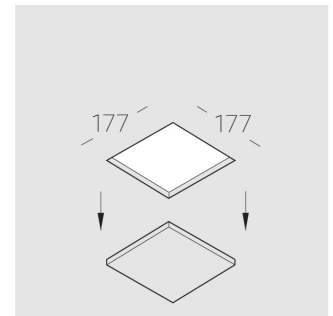

Trimless recessed luminaire

Simple Quadro A25 100x100 12W 940 DW
ze11005894

EAC

220-240 V

IP20

Ra >90

MAC 3

Complectation

Specifications

Measurements:	172x172x70 mm
Net weight:	1.15 kg
Square	
Body:	Gypsum
Illuminant:	LED
Electrical safety class:	II
Degree of protection:	IP20
Rated power:	12.2 W
Luminaire luminous flux*:	1114 lm
Light output*:	91.00 lm/W
Colorful temperature*:	4000 K
Color rendering index*:	Ra >90
Color temperature stability*:	MAC 3
cos *:	0.96
PRA:	LC 17/250-700/50 bDW SC PRE2