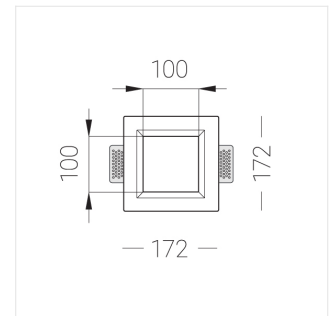

Trimless recessed luminaire

Simple Quadro A25 100x100 12W 940 DW
ze11005894

EAC

220-240 V

IP20

Ra >90

MAC 3

Complectation

Body	1
LED module	1
Control gear	1
Fastener	2
Screw x6	4
Screw self-tapping	2
Washer D5	4

Dimming by TRIAC accessible on request

The manufacturer reserves the right to change the configuration of the LED luminaire.

Specifications

Measurements:	172x172x70 mm
Net weight:	1.15 kg
Square	
Body:	Gypsum
Illuminant:	LED
Electrical safety class:	II
Degree of protection:	IP20
Rated power:	12.2 W
Luminaire luminous flux*:	1114 lm
Light output*:	91.00 lm/W
Colorful temperature*:	4000 K
Color rendering index*:	Ra >90
Color temperature stability*:	MAC 3
cos *:	0.96
PRA:	LC 17/250-700/50 bDW SC PRE2