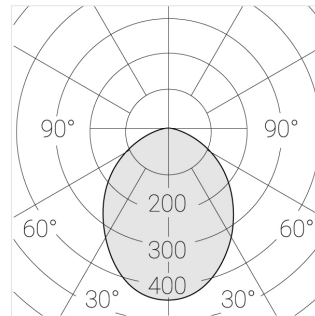

Trimless recessed luminaire

Simple Quadro A25 100x100 12W 940 DW
ze11005894

EAC

220-240 V

IP20

Ra >90

MAC 3

Complectation

Specifications

Measurements:	172x172x70 mm
Net weight:	1.15 kg
Square	
Body:	Gypsum
Illuminant:	LED
Electrical safety class:	II
Degree of protection:	IP20
Rated power:	12.2 W
Luminaire luminous flux*:	1114 lm
Light output*:	91.00 lm/W
Colorful temperature*:	4000 K
Color rendering index*:	Ra >90
Color temperature stability*:	MAC 3
cos *:	0.96
PRA:	LC 17/250-700/50 bDW SC PRE2