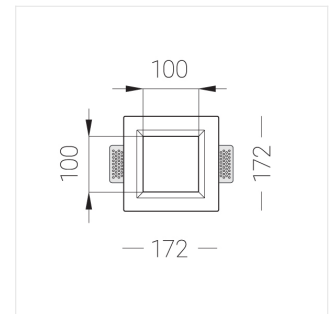

# Trimless recessed luminaire

Simple Quadro A25 100x100 17W 940 DW  
ze11005895

EAC

220-240 V

IP20

Ra >90

MAC 3

## Complectation

Body	1
LED module	1
Control gear	1
Fastener	2
Screw x6	4
Screw self-tapping	2
Washer D5	4

Dimming by TRIAC accessible on request

The manufacturer reserves the right to change the configuration of the LED luminaire.

## Specifications

Measurements:	172x172x70 mm
Net weight:	1.15 kg

Square	
Body:	Gypsum
Illuminant:	LED

Electrical safety class:	II
Degree of protection:	IP20
Rated power:	16.8 w
Luminaire luminous flux*:	1525 lm
Light output*:	91.00 lm/w
Colorful temperature*:	4000 K
Color rendering index*:	Ra >90
Color temperature stability*:	MAC 3
cos *:	0.97
PRA:	LC 17/250-700/50 bDW SC PRE2