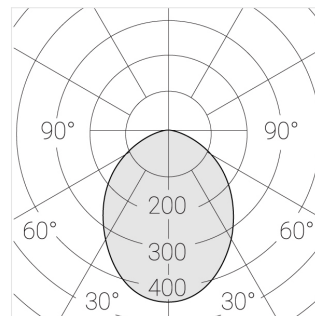

# Trimless recessed luminaire

Simple Quadro A25 100x100 17W 940 DW  
ze11005895

EAC

220-240 V

IP20

Ra >90

MAC 3

## Specifications

Measurements:	172x172x70 mm
Net weight:	1.15 kg

Square	
Body:	Gypsum
Illuminant:	LED

Electrical safety class:	II
Degree of protection:	IP20
Rated power:	16.8 w
Luminaire luminous flux*:	1525 lm
Light output*:	91.00 lm/w
Colorful temperature*:	4000 K
Color rendering index*:	Ra >90
Color temperature stability*:	MAC 3
cos *:	0.97
PRA:	LC 17/250-700/50 bDW SC PRE2