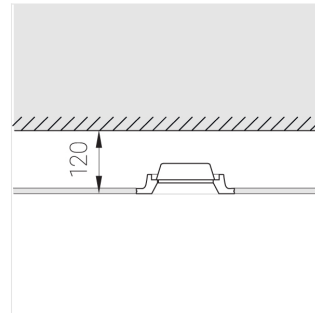

# Trimless recessed luminaire

Simple Quadro A25 100x100 17W 940 DW  
ze11005895

EAC

220-240 V

IP20

Ra >90

MAC 3

## Complectation

Body	1
LED module	1
Control gear	1
Fastener	2
Screw x6	4
Screw self-tapping	2
Washer D5	4

Dimming by TRIAC accessible on request

The manufacturer reserves the right to change the configuration of the LED luminaire.

## Specifications

Measurements:	172x172x70 mm
Net weight:	1.15 kg

Square	
Body:	Gypsum
Illuminant:	LED

Electrical safety class:	II
Degree of protection:	IP20
Rated power:	16.8 w
Luminaire luminous flux*:	1525 lm
Light output*:	91.00 lm/w
Colorful temperature*:	4000 K
Color rendering index*:	Ra >90
Color temperature stability*:	MAC 3
cos *:	0.97
PRA:	LC 17/250-700/50 bDW SC PRE2