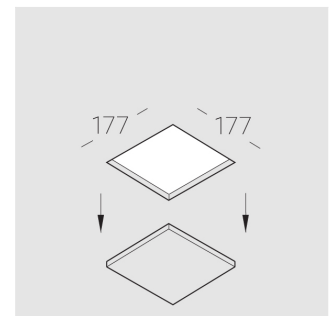

# Trimless recessed luminaire

Simple Quadro A25 100x100 17W 940 DW  
ze11005895

EAC

220-240 V

IP20

Ra >90

MAC 3

## Specifications

Measurements:	172x172x70 mm
Net weight:	1.15 kg

Square	
Body:	Gypsum
Illuminant:	LED

Electrical safety class:	II
Degree of protection:	IP20
Rated power:	16.8 w
Luminaire luminous flux*:	1525 lm
Light output*:	91.00 lm/w
Colorful temperature*:	4000 K
Color rendering index*:	Ra >90
Color temperature stability*:	MAC 3
cos *:	0.97
PRA:	LC 17/250-700/50 bDW SC PRE2