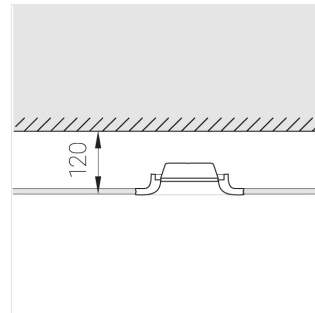

Trimless recessed luminaire

Simple Quadro R25 100x100 9W 840
ze11009182

EAC

220-240 V

IP20

Ra >80

MAC 3

Complectation

Body	1
LED module	1
Control gear	1
Fastener	2
Screw x6	4
Screw self-tapping	2
Washer D5	4

Dimming by TRIAC accessible on request

The manufacturer reserves the right to change the configuration of the LED luminaire.

Specifications

Measurements:	200x200x70 mm
Net weight:	1.03 kg
Square	
Body:	Gypsum
Illuminant:	LED
Electrical safety class:	II
Degree of protection:	IP20
Rated power:	8.6 W
Luminaire luminous flux*:	960 lm
Light output*:	112.00 lm/W
Colorful temperature*:	4000 K
Color rendering index*:	Ra >80
Color temperature stability*:	MAC 3
cos *:	0.51
PRA:	LC 8/180/44 fixC SR SNC2