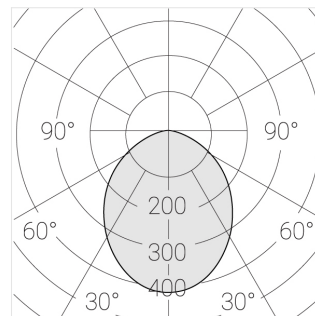

Trimless recessed luminaire

Simple Quadro R25 100x100 9W 840
ze11009182

EAC

220-240 V

IP20

Ra >80

MAC 3

Complectation

Specifications

Measurements:	200x200x70 mm
Net weight:	1.03 kg
Square	
Body:	Gypsum
Illuminant:	LED
Electrical safety class:	II
Degree of protection:	IP20
Rated power:	8.6 W
Luminaire luminous flux*:	960 lm
Light output*:	112.00 lm/W
Colorful temperature*:	4000 K
Color rendering index*:	Ra >80
Color temperature stability*:	MAC 3
cos *:	0.51
PRA:	LC 8/180/44 fixC SR SNC2