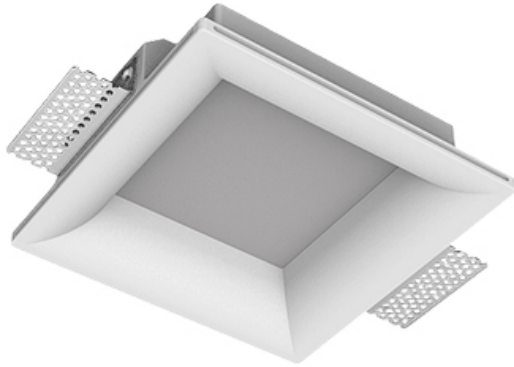

Trimless recessed luminaire

Simple Quadro R25 100x100 9W 840
ze11009182

EAC

220-240 V

IP20

Ra >80

MAC 3

Complectation

Body	1
LED module	1
Control gear	1
Fastener	2
Screw x6	4
Screw self-tapping	2
Washer D5	4

Dimming by TRIAC accessible on request

The manufacturer reserves the right to change the configuration of the LED luminaire.

Specifications

Measurements:	200x200x70 mm
Net weight:	1.03 kg
Square	
Body:	Gypsum
Illuminant:	LED
Electrical safety class:	II
Degree of protection:	IP20
Rated power:	8.6 W
Luminaire luminous flux*:	960 lm
Light output*:	112.00 lm/W
Colorful temperature*:	4000 K
Color rendering index*:	Ra >80
Color temperature stability*:	MAC 3
cos *:	0.51
PRA:	LC 8/180/44 fixC SR SNC2