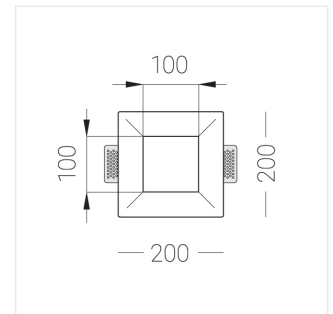

Trimless recessed luminaire

Simple Quadro R25 100x100 9W 840
ze11009182

EAC

220-240 V

IP20

Ra >80

MAC 3

Complectation

Specifications

Measurements:	200x200x70 mm
Net weight:	1.03 kg
Square	
Body:	Gypsum
Illuminant:	LED
Electrical safety class:	II
Degree of protection:	IP20
Rated power:	8.6 W
Luminaire luminous flux*:	960 lm
Light output*:	112.00 lm/W
Colorful temperature*:	4000 K
Color rendering index*:	Ra >80
Color temperature stability*:	MAC 3
cos *:	0.51
PRA:	LC 8/180/44 fixC SR SNC2