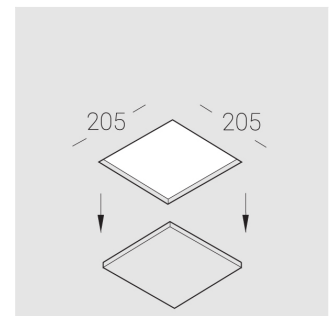

Trimless recessed luminaire

Simple Quadro R25 100x100 9W 840
ze11009182

EAC

220-240 V

IP20

Ra >80

MAC 3

Complectation

Specifications

Measurements:	200x200x70 mm
Net weight:	1.03 kg
Square	
Body:	Gypsum
Illuminant:	LED
Electrical safety class:	II
Degree of protection:	IP20
Rated power:	8.6 W
Luminaire luminous flux*:	960 lm
Light output*:	112.00 lm/W
Colorful temperature*:	4000 K
Color rendering index*:	Ra >80
Color temperature stability*:	MAC 3
cos *:	0.51
PRA:	LC 8/180/44 fixC SR SNC2