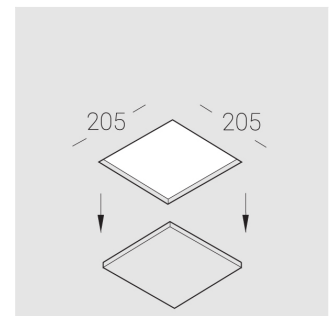

Trimless recessed luminaire

Simple Quadro R25 100x100 12W 840
ze11005123

220-240 V

IP20

Ra >80

MAC 3

Complectation

Body	1
LED module	1
Control gear	1
Fastener	2
Screw x6	4
Screw self-tapping	2
Washer D5	4

Dimming by TRIAC accessible on request

The manufacturer reserves the right to change the configuration of the LED luminaire.

Specifications

Measurements:	200x200x70 mm
Net weight:	1.03 kg

Square	
Body:	Gypsum
Illuminant:	LED

Electrical safety class:	II
Degree of protection:	IP20
Rated power:	11.9 w
Luminaire luminous flux*:	1317 lm
Light output*:	111.00 lm/w
Colorful temperature*:	4000 K
Color rendering index*:	Ra >80
Color temperature stability*:	MAC 3
cos *:	0.54
PRA:	LC 10/250/40 fixC SR SNC2