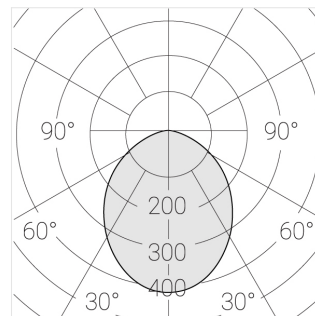

Trimless recessed luminaire

Simple Quadro R25 100x100 12W 840
ze11005123

220-240 V

IP20

Ra >80

MAC 3

Complectation

Body	1
LED module	1
Control gear	1
Fastener	2
Screw x6	4
Screw self-tapping	2
Washer D5	4

Dimming by TRIAC accessible on request

The manufacturer reserves the right to change the configuration of the LED luminaire.

Specifications

Measurements:	200x200x70 mm
Net weight:	1.03 kg

Square	
Body:	Gypsum
Illuminant:	LED

Electrical safety class:	II
Degree of protection:	IP20
Rated power:	11.9 w
Luminaire luminous flux*:	1317 lm
Light output*:	111.00 lm/w
Colorful temperature*:	4000 K
Color rendering index*:	Ra >80
Color temperature stability*:	MAC 3
cos *:	0.54
PRA:	LC 10/250/40 fixC SR SNC2