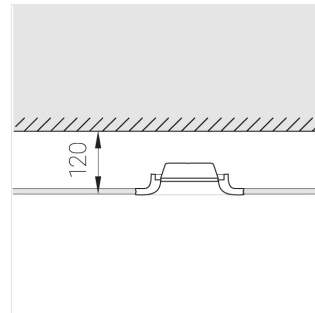

Trimless recessed luminaire

Simple Quadro R25 100x100 12W 840
ze11005123

220-240 V

IP20

Ra >80

MAC 3

Complectation

Body	1
LED module	1
Control gear	1
Fastener	2
Screw x6	4
Screw self-tapping	2
Washer D5	4

Dimming by TRIAC accessible on request

The manufacturer reserves the right to change the configuration of the LED luminaire.

Specifications

Measurements:	200x200x70 mm
Net weight:	1.03 kg

Square	
Body:	Gypsum
Illuminant:	LED

Electrical safety class:	II
Degree of protection:	IP20
Rated power:	11.9 w
Luminaire luminous flux*:	1317 lm
Light output*:	111.00 lm/w
Colorful temperature*:	4000 K
Color rendering index*:	Ra >80
Color temperature stability*:	MAC 3
cos *:	0.54
PRA:	LC 10/250/40 fixC SR SNC2