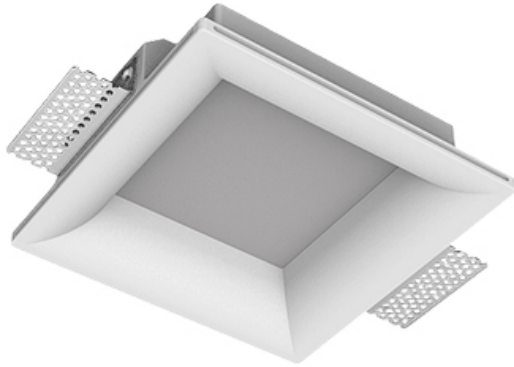

Trimless recessed luminaire

Simple Quadro R25 100x100 12W 840
ze11005123

220-240 V

IP20

Ra >80

MAC 3

Complectation

Body	1
LED module	1
Control gear	1
Fastener	2
Screw x6	4
Screw self-tapping	2
Washer D5	4

Dimming by TRIAC accessible on request

The manufacturer reserves the right to change the configuration of the LED luminaire.

Specifications

Measurements:	200x200x70 mm
Net weight:	1.03 kg

Square	
Body:	Gypsum
Illuminant:	LED

Electrical safety class:	II
Degree of protection:	IP20
Rated power:	11.9 w
Luminaire luminous flux*:	1317 lm
Light output*:	111.00 lm/w
Colorful temperature*:	4000 K
Color rendering index*:	Ra >80
Color temperature stability*:	MAC 3
cos *:	0.54
PRA:	LC 10/250/40 fixC SR SNC2