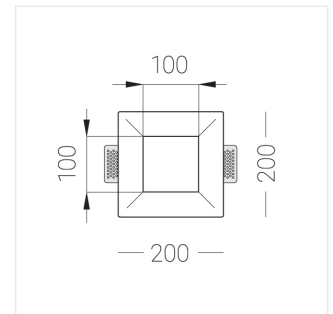

Trimless recessed luminaire

Simple Quadro R25 100x100 12W 840
ze11005123

220-240 V

IP20

Ra >80

MAC 3

Complectation

Body	1
LED module	1
Control gear	1
Fastener	2
Screw x6	4
Screw self-tapping	2
Washer D5	4

Dimming by TRIAC accessible on request

The manufacturer reserves the right to change the configuration of the LED luminaire.

Specifications

Measurements:	200x200x70 mm
Net weight:	1.03 kg

Square	
Body:	Gypsum
Illuminant:	LED

Electrical safety class:	II
Degree of protection:	IP20
Rated power:	11.9 w
Luminaire luminous flux*:	1317 lm
Light output*:	111.00 lm/w
Colorful temperature*:	4000 K
Color rendering index*:	Ra >80
Color temperature stability*:	MAC 3
cos *:	0.54
PRA:	LC 10/250/40 fixC SR SNC2