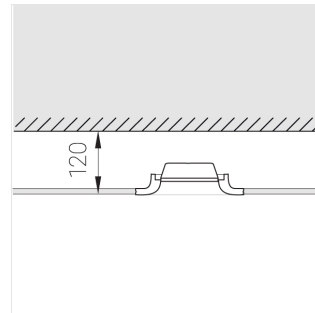

# Trimless recessed luminaire

Simple Quadro R25 100x100 9W 940  
ze11009185

EAC

220-240 V

IP20

Ra >90

MAC 3

## Complectation

Body	1
LED module	1
Control gear	1
Fastener	2
Screw x6	4
Screw self-tapping	2
Washer D5	4

Dimming by TRIAC accessible on request

The manufacturer reserves the right to change the configuration of the LED luminaire.

## Specifications

Measurements:	200x200x70 mm
Net weight:	1.03 kg
Square	
Body:	Gypsum
Illuminant:	LED
Electrical safety class:	II
Degree of protection:	IP20
Rated power:	8.6 W
Luminaire luminous flux*:	829 lm
Light output*:	96.00 lm/W
Colorful temperature*:	4000 K
Color rendering index*:	Ra >90
Color temperature stability*:	MAC 3
cos *:	0.51
PRA:	LC 8/180/44 fixC SR SNC2