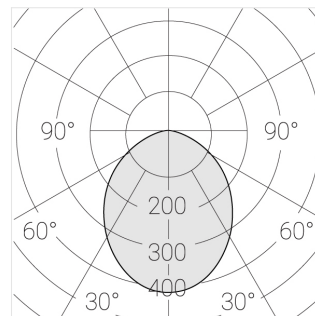

# Trimless recessed luminaire

Simple Quadro R25 100x100 9W 940  
ze11009185

EAC

220-240 V

IP20

Ra >90

MAC 3

## Specifications

Measurements:	200x200x70 mm
Net weight:	1.03 kg
Square	
Body:	Gypsum
Illuminant:	LED
Electrical safety class:	II
Degree of protection:	IP20
Rated power:	8.6 W
Luminaire luminous flux*:	829 lm
Light output*:	96.00 lm/W
Colorful temperature*:	4000 K
Color rendering index*:	Ra >90
Color temperature stability*:	MAC 3
cos *:	0.51
PRA:	LC 8/180/44 fixC SR SNC2