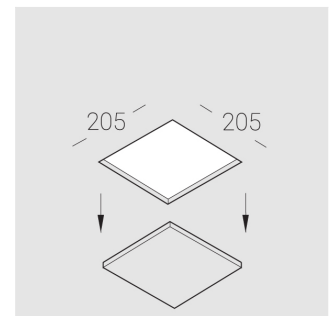

# Trimless recessed luminaire

Simple Quadro R25 100x100 9W 940  
ze11009185

EAC

220-240 V

IP20

Ra >90

MAC 3

## Specifications

Measurements:	200x200x70 mm
Net weight:	1.03 kg
Square	
Body:	Gypsum
Illuminant:	LED
Electrical safety class:	II
Degree of protection:	IP20
Rated power:	8.6 W
Luminaire luminous flux*:	829 lm
Light output*:	96.00 lm/W
Colorful temperature*:	4000 K
Color rendering index*:	Ra >90
Color temperature stability*:	MAC 3
cos *:	0.51
PRA:	LC 8/180/44 fixC SR SNC2