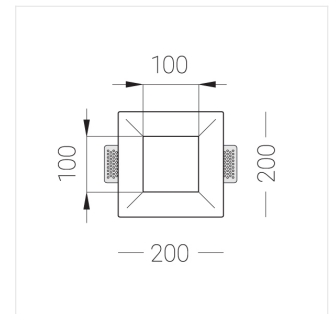

# Trimless recessed luminaire

Simple Quadro R25 100x100 9W 940  
ze11009185

EAC

220-240 V

IP20

Ra >90

MAC 3

## Specifications

Measurements:	200x200x70 mm
Net weight:	1.03 kg
Square	
Body:	Gypsum
Illuminant:	LED
Electrical safety class:	II
Degree of protection:	IP20
Rated power:	8.6 W
Luminaire luminous flux*:	829 lm
Light output*:	96.00 lm/W
Colorful temperature*:	4000 K
Color rendering index*:	Ra >90
Color temperature stability*:	MAC 3
cos *:	0.51
PRA:	LC 8/180/44 fixC SR SNC2