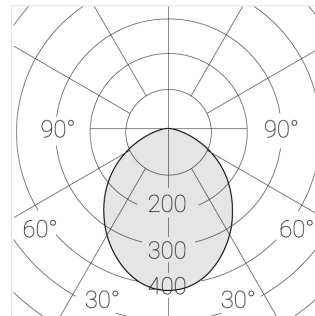

# Trimless recessed luminaire

Simple Quadro R25 100x100 12W 940  
ze11005129

220-240 V

IP20

Ra >90

MAC 3

## Specifications

Measurements:	200x200x70 mm
Net weight:	1.03 kg
Square	
Body:	Gypsum
Illuminant:	LED
Electrical safety class:	II
Degree of protection:	IP20
Rated power:	11.9 W
Luminaire luminous flux*:	1138 lm
Light output*:	96.00 lm/W
Colorful temperature*:	4000 K
Color rendering index*:	Ra >90
Color temperature stability*:	MAC 3
cos *:	0.54
PRA:	LC 10/250/40 fixC SR SNC2