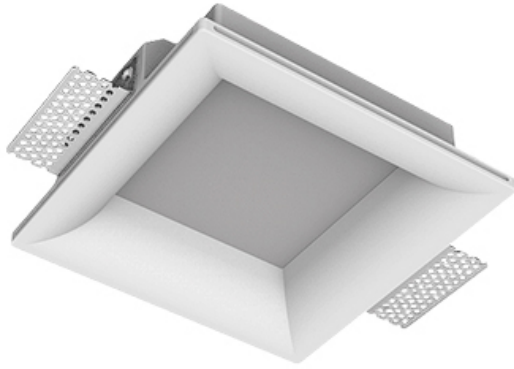

# Trimless recessed luminaire

Simple Quadro R25 100x100 12W 940  
ze11005129

220-240 V

IP20

Ra >90

MAC 3

## Complectation

Body	1
LED module	1
Control gear	1
Fastener	2
Screw x6	4
Screw self-tapping	2
Washer D5	4

Dimming by TRIAC accessible on request

The manufacturer reserves the right to change the configuration of the LED luminaire.

## Specifications

Measurements:	200x200x70 mm
Net weight:	1.03 kg
Square	
Body:	Gypsum
Illuminant:	LED
Electrical safety class:	II
Degree of protection:	IP20
Rated power:	11.9 W
Luminaire luminous flux*:	1138 lm
Light output*:	96.00 lm/W
Colorful temperature*:	4000 K
Color rendering index*:	Ra >90
Color temperature stability*:	MAC 3
cos *:	0.54
PRA:	LC 10/250/40 fixC SR SNC2