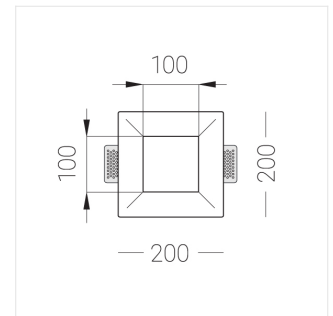

# Trimless recessed luminaire

Simple Quadro R25 100x100 12W 940  
ze11005129

220-240 V

IP20

Ra >90

MAC 3

## Complectation

Body	1
LED module	1
Control gear	1
Fastener	2
Screw x6	4
Screw self-tapping	2
Washer D5	4

Dimming by TRIAC accessible on request

The manufacturer reserves the right to change the configuration of the LED luminaire.

## Specifications

Measurements:	200x200x70 mm
Net weight:	1.03 kg
Square	
Body:	Gypsum
Illuminant:	LED
Electrical safety class:	II
Degree of protection:	IP20
Rated power:	11.9 W
Luminaire luminous flux*:	1138 lm
Light output*:	96.00 lm/W
Colorful temperature*:	4000 K
Color rendering index*:	Ra >90
Color temperature stability*:	MAC 3
cos *:	0.54
PRA:	LC 10/250/40 fixC SR SNC2