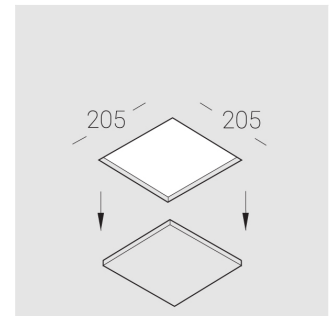

# Trimless recessed luminaire

Simple Quadro R25 100x100 12W 940  
ze11005129

220-240 V

IP20

Ra >90

MAC 3

## Specifications

Measurements:	200x200x70 mm
Net weight:	1.03 kg
Square	
Body:	Gypsum
Illuminant:	LED
Electrical safety class:	II
Degree of protection:	IP20
Rated power:	11.9 W
Luminaire luminous flux*:	1138 lm
Light output*:	96.00 lm/W
Colorful temperature*:	4000 K
Color rendering index*:	Ra >90
Color temperature stability*:	MAC 3
cos *:	0.54
PRA:	LC 10/250/40 fixC SR SNC2