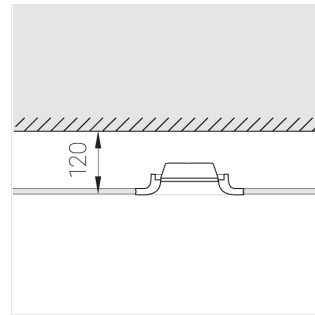

# Trimless recessed luminaire

Simple Quadro R25 100x100 12W 940  
ze11005129

220-240 V

IP20

Ra >90

MAC 3

## Complectation

Body	1
LED module	1
Control gear	1
Fastener	2
Screw x6	4
Screw self-tapping	2
Washer D5	4

Dimming by TRIAC accessible on request

The manufacturer reserves the right to change the configuration of the LED luminaire.

## Specifications

Measurements:	200x200x70 mm
Net weight:	1.03 kg
Square	
Body:	Gypsum
Illuminant:	LED
Electrical safety class:	II
Degree of protection:	IP20
Rated power:	11.9 W
Luminaire luminous flux*:	1138 lm
Light output*:	96.00 lm/W
Colorful temperature*:	4000 K
Color rendering index*:	Ra >90
Color temperature stability*:	MAC 3
cos *:	0.54
PRA:	LC 10/250/40 fixC SR SNC2