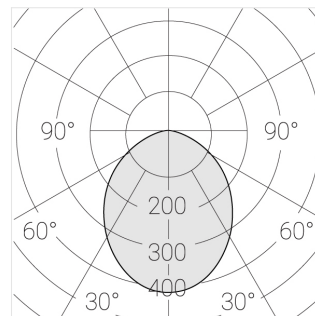

# Trimless recessed luminaire

Simple Quadro R25 100x100 9W 840 DA  
ze11009197

220-240 V

IP20

Ra >80

MAC 3

## Specifications

Measurements:	200x200x70 mm
Net weight:	1.17 kg
Square	
Body:	Gypsum
Illuminant:	LED
Electrical safety class:	II
Degree of protection:	IP20
Rated power:	9.3 W
Luminaire luminous flux*:	960 lm
Light output*:	103.00 lm/W
Colorful temperature*:	4000 K
Color rendering index*:	Ra >80
Color temperature stability*:	MAC 3
cos *:	0.71
PRA:	LCAI 15W 150mA-400mA ECO slim