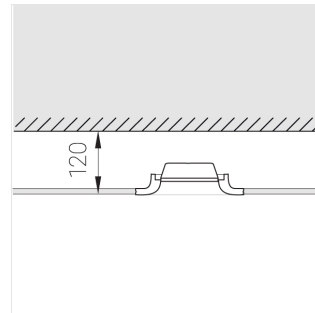

# Trimless recessed luminaire

Simple Quadro R25 100x100 9W 840 DA  
ze11009197

220-240 V

IP20

Ra >80

MAC 3

## Complectation

Body	1
LED module	1
Control gear	1
Fastener	2
Screw x6	4
Screw self-tapping	2
Washer D5	4

Dimming by TRIAC accessible on request

The manufacturer reserves the right to change the configuration of the LED luminaire.

## Specifications

Measurements:	200x200x70 mm
Net weight:	1.17 kg
Square	
Body:	Gypsum
Illuminant:	LED
Electrical safety class:	II
Degree of protection:	IP20
Rated power:	9.3 W
Luminaire luminous flux*:	960 lm
Light output*:	103.00 lm/W
Colorful temperature*:	4000 K
Color rendering index*:	Ra >80
Color temperature stability*:	MAC 3
cos *:	0.71
PRA:	LCAI 15W 150mA-400mA ECO slim