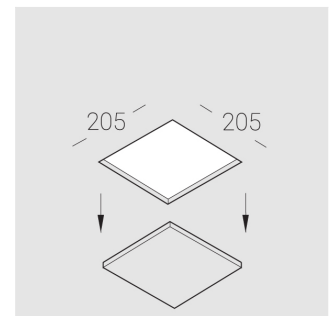

# Trimless recessed luminaire

Simple Quadro R25 100x100 9W 840 DA  
ze11009197

220-240 V

IP20

Ra >80

MAC 3

## Specifications

Measurements:	200x200x70 mm
Net weight:	1.17 kg
Square	
Body:	Gypsum
Illuminant:	LED
Electrical safety class:	II
Degree of protection:	IP20
Rated power:	9.3 W
Luminaire luminous flux*:	960 lm
Light output*:	103.00 lm/W
Colorful temperature*:	4000 K
Color rendering index*:	Ra >80
Color temperature stability*:	MAC 3
cos *:	0.71
PRA:	LCAI 15W 150mA-400mA ECO slim