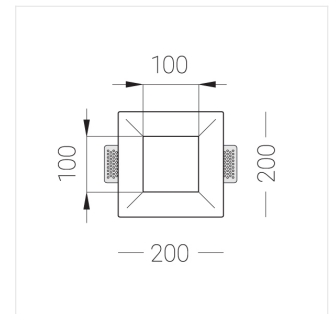

# Trimless recessed luminaire

Simple Quadro R25 100x100 9W 840 DA  
ze11009197

220-240 V

IP20

Ra >80

MAC 3

## Specifications

Measurements:	200x200x70 mm
Net weight:	1.17 kg
Square	
Body:	Gypsum
Illuminant:	LED
Electrical safety class:	II
Degree of protection:	IP20
Rated power:	9.3 W
Luminaire luminous flux*:	960 lm
Light output*:	103.00 lm/W
Colorful temperature*:	4000 K
Color rendering index*:	Ra >80
Color temperature stability*:	MAC 3
cos *:	0.71
PRA:	LCAI 15W 150mA-400mA ECO slim