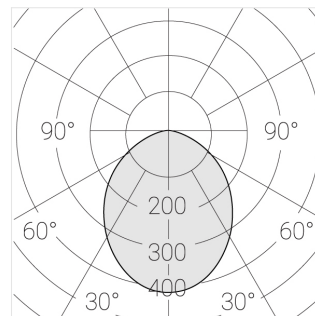

Trimless recessed luminaire

Simple Quadro R25 100x100 12W 840 DA
ze11005153

EAC

220-240 V

IP20

Ra >80

MAC 3

Complectation

Specifications

Measurements:	200x200x70 mm
Net weight:	1.17 kg

Square	
Body:	Gypsum
Illuminant:	LED

Electrical safety class:	II
Degree of protection:	IP20
Rated power:	12.2 W
Luminaire luminous flux*:	1317 lm
Light output*:	108.00 lm/W
Colorful temperature*:	4000 K
Color rendering index*:	Ra >80
Color temperature stability*:	MAC 3
cos *:	0.8
PRA:	LCAI 15W 150mA-400mA ECO slim