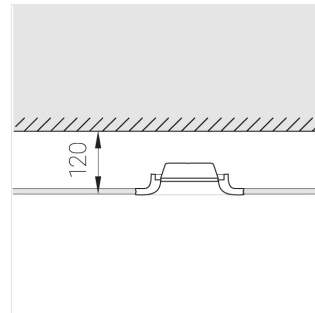

Trimless recessed luminaire

Simple Quadro R25 100x100 12W 840 DA
ze11005153

EAC

220-240 V

IP20

Ra >80

MAC 3

Complectation

Body	1
LED module	1
Control gear	1
Fastener	2
Screw x6	4
Screw self-tapping	2
Washer D5	4

Dimming by TRIAC accessible on request

The manufacturer reserves the right to change the configuration of the LED luminaire.

Specifications

Measurements:	200x200x70 mm
Net weight:	1.17 kg

Square	
Body:	Gypsum
Illuminant:	LED

Electrical safety class:	II
Degree of protection:	IP20
Rated power:	12.2 W
Luminaire luminous flux*:	1317 lm
Light output*:	108.00 lm/W
Colorful temperature*:	4000 K
Color rendering index*:	Ra >80
Color temperature stability*:	MAC 3
cos *:	0.8
PRA:	LCAI 15W 150mA-400mA ECO slim