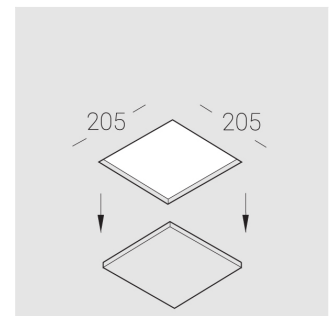

Trimless recessed luminaire

Simple Quadro R25 100x100 12W 840 DA
ze11005153

EAC

220-240 V

IP20

Ra >80

MAC 3

Complectation

Specifications

Measurements:	200x200x70 mm
Net weight:	1.17 kg

Square	
Body:	Gypsum
Illuminant:	LED

Electrical safety class:	II
Degree of protection:	IP20
Rated power:	12.2 W
Luminaire luminous flux*:	1317 lm
Light output*:	108.00 lm/W
Colorful temperature*:	4000 K
Color rendering index*:	Ra >80
Color temperature stability*:	MAC 3
cos *:	0.8
PRA:	LCAI 15W 150mA-400mA ECO slim