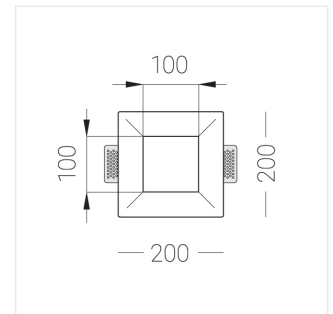

Trimless recessed luminaire

Simple Quadro R25 100x100 12W 840 DA
ze11005153

EAC

220-240 V

IP20

Ra >80

MAC 3

Complectation

Specifications

Measurements:	200x200x70 mm
Net weight:	1.17 kg

Square	
Body:	Gypsum
Illuminant:	LED

Electrical safety class:	II
Degree of protection:	IP20
Rated power:	12.2 W
Luminaire luminous flux*:	1317 lm
Light output*:	108.00 lm/W
Colorful temperature*:	4000 K
Color rendering index*:	Ra >80
Color temperature stability*:	MAC 3
cos *:	0.8
PRA:	LCAI 15W 150mA-400mA ECO slim