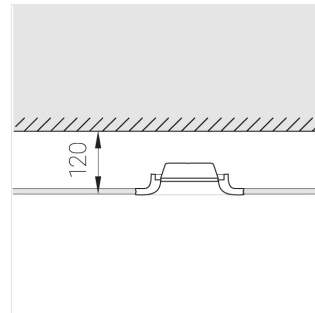

Trimless recessed luminaire

Simple Quadro R25 100x100 9W 940 DA
ze11009200

EAC

220-240 V

IP20

Ra >90

MAC 3

Complectation

Body	1
LED module	1
Control gear	1
Fastener	2
Screw x6	4
Screw self-tapping	2
Washer D5	4

Dimming by TRIAC accessible on request

The manufacturer reserves the right to change the configuration of the LED luminaire.

Specifications

Measurements:	200x200x70 mm
Net weight:	1.17 kg
Square	
Body:	Gypsum
Illuminant:	LED
Electrical safety class:	II
Degree of protection:	IP20
Rated power:	9.3 W
Luminaire luminous flux*:	829 lm
Light output*:	89.00 lm/W
Colorful temperature*:	4000 K
Color rendering index*:	Ra >90
Color temperature stability*:	MAC 3
cos *:	0.71
PRA:	LCAI 15W 150mA-400mA ECO slim