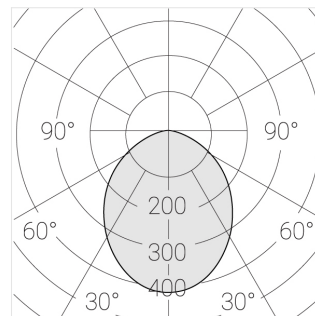

Trimless recessed luminaire

Simple Quadro R25 100x100 9W 940 DA
ze11009200

EAC

220-240 V

IP20

Ra >90

MAC 3

Complectation

Specifications

Measurements:	200x200x70 mm
Net weight:	1.17 kg
Square	
Body:	Gypsum
Illuminant:	LED
Electrical safety class:	II
Degree of protection:	IP20
Rated power:	9.3 W
Luminaire luminous flux*:	829 lm
Light output*:	89.00 lm/W
Colorful temperature*:	4000 K
Color rendering index*:	Ra >90
Color temperature stability*:	MAC 3
cos *:	0.71
PRA:	LCAI 15W 150mA-400mA ECO slim