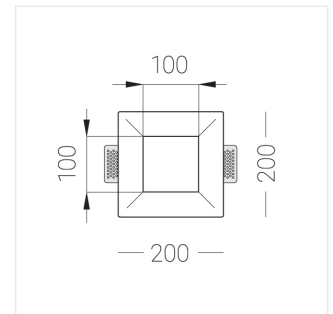

Trimless recessed luminaire

Simple Quadro R25 100x100 9W 940 DA
ze11009200

EAC

220-240 V

IP20

Ra >90

MAC 3

Complectation

Specifications

Measurements:	200x200x70 mm
Net weight:	1.17 kg
Square	
Body:	Gypsum
Illuminant:	LED
Electrical safety class:	II
Degree of protection:	IP20
Rated power:	9.3 W
Luminaire luminous flux*:	829 lm
Light output*:	89.00 lm/W
Colorful temperature*:	4000 K
Color rendering index*:	Ra >90
Color temperature stability*:	MAC 3
cos *:	0.71
PRA:	LCAI 15W 150mA-400mA ECO slim