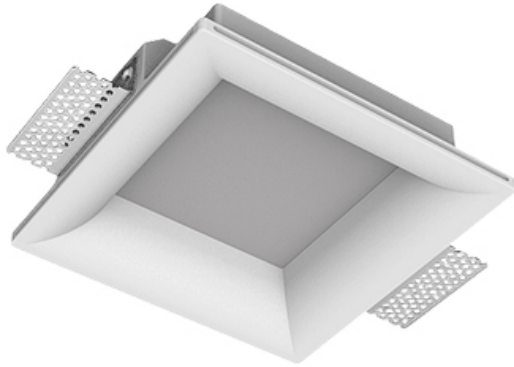

Trimless recessed luminaire

Simple Quadro R25 100x100 9W 940 DA
ze11009200

EAC

220-240 V

IP20

Ra >90

MAC 3

Complectation

Body	1
LED module	1
Control gear	1
Fastener	2
Screw x6	4
Screw self-tapping	2
Washer D5	4

Dimming by TRIAC accessible on request

The manufacturer reserves the right to change the configuration of the LED luminaire.

Specifications

Measurements:	200x200x70 mm
Net weight:	1.17 kg
Square	
Body:	Gypsum
Illuminant:	LED
Electrical safety class:	II
Degree of protection:	IP20
Rated power:	9.3 W
Luminaire luminous flux*:	829 lm
Light output*:	89.00 lm/W
Colorful temperature*:	4000 K
Color rendering index*:	Ra >90
Color temperature stability*:	MAC 3
cos *:	0.71
PRA:	LCAI 15W 150mA-400mA ECO slim