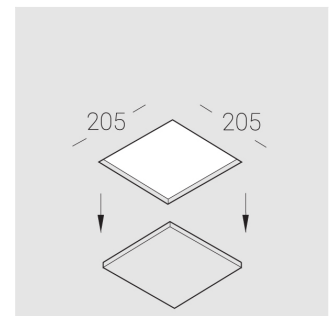

Trimless recessed luminaire

Simple Quadro R25 100x100 9W 940 DA
ze11009200

EAC

220-240 V

IP20

Ra >90

MAC 3

Complectation

Specifications

Measurements:	200x200x70 mm
Net weight:	1.17 kg
Square	
Body:	Gypsum
Illuminant:	LED
Electrical safety class:	II
Degree of protection:	IP20
Rated power:	9.3 W
Luminaire luminous flux*:	829 lm
Light output*:	89.00 lm/W
Colorful temperature*:	4000 K
Color rendering index*:	Ra >90
Color temperature stability*:	MAC 3
cos *:	0.71
PRA:	LCAI 15W 150mA-400mA ECO slim