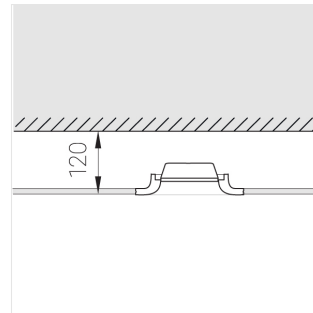

# Trimless recessed luminaire

Simple Quadro R25 100x100 9W 840 DW  
ze11005924

EAC

220-240 V

IP20

Ra >80

MAC 3

## Complectation

Body	1
LED module	1
Control gear	1
Fastener	2
Screw x6	4
Screw self-tapping	2
Washer D5	4

Dimming by TRIAC accessible on request

The manufacturer reserves the right to change the configuration of the LED luminaire.

## Specifications

Measurements:	200x200x70 mm
Net weight:	1.12 kg
Square	
Body:	Gypsum
Illuminant:	LED
Electrical safety class:	II
Degree of protection:	IP20
Rated power:	9.1 W
Luminaire luminous flux*:	960 lm
Light output*:	105.00 lm/W
Colorful temperature*:	4000 K
Color rendering index*:	Ra >80
Color temperature stability*:	MAC 3
cos *:	0.95
PRA:	LC 10/150-400/40 bDW SC PRE2