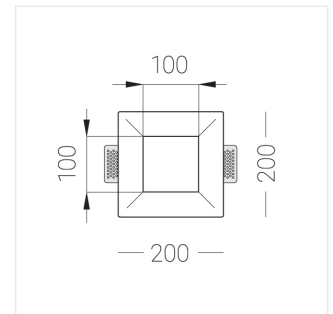

# Trimless recessed luminaire

Simple Quadro R25 100x100 9W 840 DW  
ze11005924

EAC

220-240 V

IP20

Ra >80

MAC 3

## Specifications

Measurements:	200x200x70 mm
Net weight:	1.12 kg
Square	
Body:	Gypsum
Illuminant:	LED
Electrical safety class:	II
Degree of protection:	IP20
Rated power:	9.1 W
Luminaire luminous flux*:	960 lm
Light output*:	105.00 lm/W
Colorful temperature*:	4000 K
Color rendering index*:	Ra >80
Color temperature stability*:	MAC 3
cos *:	0.95
PRA:	LC 10/150-400/40 bDW SC PRE2