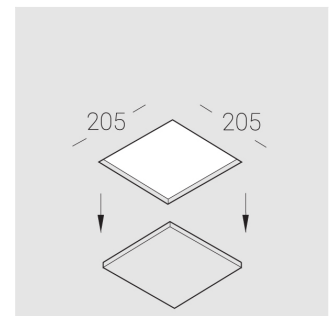

# Trimless recessed luminaire

Simple Quadro R25 100x100 9W 840 DW  
ze11005924

EAC

220-240 V

IP20

Ra >80

MAC 3

## Specifications

Measurements:	200x200x70 mm
Net weight:	1.12 kg
Square	
Body:	Gypsum
Illuminant:	LED
Electrical safety class:	II
Degree of protection:	IP20
Rated power:	9.1 W
Luminaire luminous flux*:	960 lm
Light output*:	105.00 lm/W
Colorful temperature*:	4000 K
Color rendering index*:	Ra >80
Color temperature stability*:	MAC 3
cos *:	0.95
PRA:	LC 10/150-400/40 bDW SC PRE2