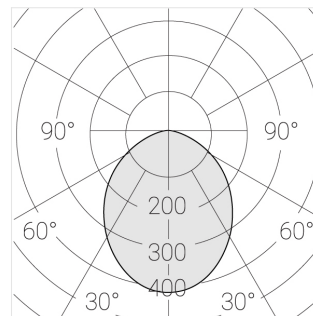

# Trimless recessed luminaire

Simple Quadro R25 100x100 9W 840 DW  
ze11005924

EAC

220-240 V

IP20

Ra >80

MAC 3

## Specifications

Measurements:	200x200x70 mm
Net weight:	1.12 kg
Square	
Body:	Gypsum
Illuminant:	LED
Electrical safety class:	II
Degree of protection:	IP20
Rated power:	9.1 W
Luminaire luminous flux*:	960 lm
Light output*:	105.00 lm/W
Colorful temperature*:	4000 K
Color rendering index*:	Ra >80
Color temperature stability*:	MAC 3
cos *:	0.95
PRA:	LC 10/150-400/40 bDW SC PRE2