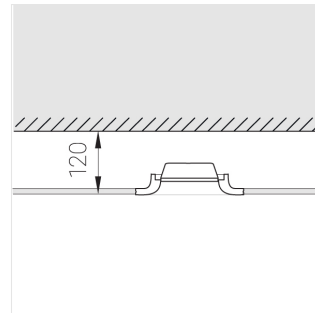

# Trimless recessed luminaire

Simple Quadro R25 100x100 12W 840 DW  
ze11005925

220-240 V

IP20

Ra >80

MAC 3

## Complectation

Body	1
LED module	1
Control gear	1
Fastener	2
Screw x6	4
Screw self-tapping	2
Washer D5	4

Dimming by TRIAC accessible on request

The manufacturer reserves the right to change the configuration of the LED luminaire.

## Specifications

Measurements:	200x200x70 mm
Net weight:	1.12 kg
Square	
Body:	Gypsum
Illuminant:	LED
Electrical safety class:	II
Degree of protection:	IP20
Rated power:	12.2 W
Luminaire luminous flux*:	1317 lm
Light output*:	108.00 lm/W
Colorful temperature*:	4000 K
Color rendering index*:	Ra >80
Color temperature stability*:	MAC 3
cos *:	0.96
PRA:	LC 17/250-700/50 bDW SC PRE2