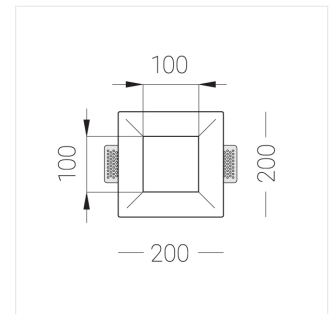

# Trimless recessed luminaire

Simple Quadro R25 100x100 12W 840 DW  
ze11005925

220-240 V

IP20

Ra >80

MAC 3

## Specifications

Measurements:	200x200x70 mm
Net weight:	1.12 kg
Square	
Body:	Gypsum
Illuminant:	LED
Electrical safety class:	II
Degree of protection:	IP20
Rated power:	12.2 W
Luminaire luminous flux*:	1317 lm
Light output*:	108.00 lm/W
Colorful temperature*:	4000 K
Color rendering index*:	Ra >80
Color temperature stability*:	MAC 3
cos *:	0.96
PRA:	LC 17/250-700/50 bDW SC PRE2