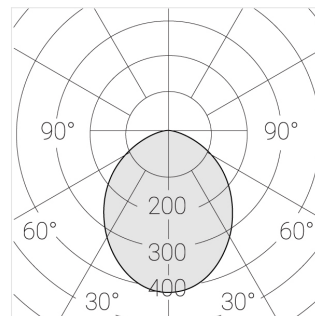

# Trimless recessed luminaire

Simple Quadro R25 100x100 12W 840 DW  
ze11005925

220-240 V

IP20

Ra >80

MAC 3

## Specifications

Measurements:	200x200x70 mm
Net weight:	1.12 kg
Square	
Body:	Gypsum
Illuminant:	LED
Electrical safety class:	II
Degree of protection:	IP20
Rated power:	12.2 W
Luminaire luminous flux*:	1317 lm
Light output*:	108.00 lm/W
Colorful temperature*:	4000 K
Color rendering index*:	Ra >80
Color temperature stability*:	MAC 3
cos *:	0.96
PRA:	LC 17/250-700/50 bDW SC PRE2