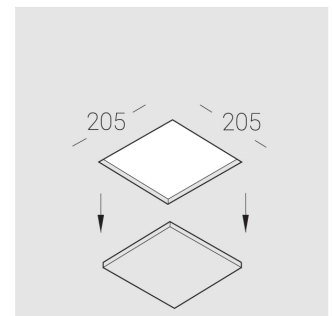

# Trimless recessed luminaire

Simple Quadro R25 100x100 12W 840 DW  
ze11005925

220-240 V

IP20

Ra >80

MAC 3

## Specifications

Measurements:	200x200x70 mm
Net weight:	1.12 kg
Square	
Body:	Gypsum
Illuminant:	LED
Electrical safety class:	II
Degree of protection:	IP20
Rated power:	12.2 W
Luminaire luminous flux*:	1317 lm
Light output*:	108.00 lm/W
Colorful temperature*:	4000 K
Color rendering index*:	Ra >80
Color temperature stability*:	MAC 3
cos *:	0.96
PRA:	LC 17/250-700/50 bDW SC PRE2