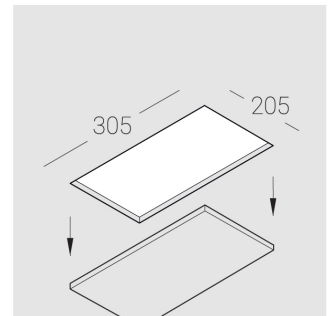

Trimless recessed luminaire

Simple Longy R50 100x200 23W 930

ze11005568

220-240 V

IP20

Ra >90

MAC 3

Complectation

Body	1
LED module	1
Control gear	1
Fastener	2
Screw x6	4
Screw self-tapping	2
Washer D5	4

Dimming by TRIAC accessible on request

The manufacturer reserves the right to change the configuration of the LED luminaire.

Specifications

Measurements:	300x200x96 mm
Net weight:	2.22 kg
Rectangular	
Body:	Gypsum
Illuminant:	LED
Electrical safety class:	II
Degree of protection:	IP20
Rated power:	22.5 w
Luminaire luminous flux*:	1835 lm
Light output*:	82.00 lm/w
Colorful temperature*:	3000 K
Color rendering index*:	Ra >90
Color temperature stability*:	MAC 3
cos *:	0.94
PRA:	LC 21/500/42 fixC SR ADV2

All parameters marked with * are calculated values.
Zenith uses tried and tested components from leading suppliers.
However, it is possible for some LED technology-related faults to occur over the life of the product.

** — the manufacturer reserves the right to replace the power supply with a similar one with the same characteristics.