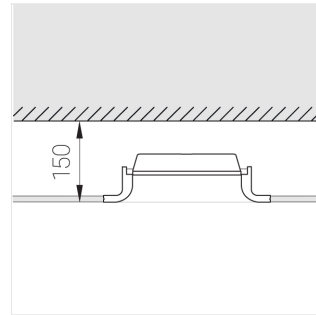

# Trimless recessed luminaire

Simple Longy R50 100x200 23W 930

ze11005568

220-240 V

IP20

Ra >90

MAC 3

## Complectation

Body	1
LED module	1
Control gear	1
Fastener	2
Screw x6	4
Screw self-tapping	2
Washer D5	4

Dimming by TRIAC accessible on request

The manufacturer reserves the right to change the configuration of the LED luminaire.

## Specifications

Measurements:	300x200x96 mm
Net weight:	2.22 kg
Rectangular	
Body:	Gypsum
Illuminant:	LED
Electrical safety class:	II
Degree of protection:	IP20
Rated power:	22.5 w
Luminaire luminous flux*:	1835 lm
Light output*:	82.00 lm/w
Colorful temperature*:	3000 K
Color rendering index*:	Ra >90
Color temperature stability*:	MAC 3
cos *:	0.94
PRA:	LC 21/500/42 fixC SR ADV2