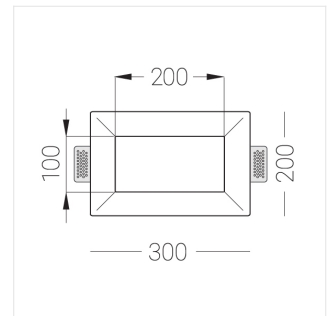

# Trimless recessed luminaire

Simple Longy R50 100x200 23W 930

ze11005568

220-240 V

IP20

Ra >90

MAC 3

## Complectation

Body	1
LED module	1
Control gear	1
Fastener	2
Screw x6	4
Screw self-tapping	2
Washer D5	4

Dimming by TRIAC accessible on request

The manufacturer reserves the right to change the configuration of the LED luminaire.

## Specifications

Measurements:	300x200x96 mm
Net weight:	2.22 kg
Rectangular	
Body:	Gypsum
Illuminant:	LED
Electrical safety class:	II
Degree of protection:	IP20
Rated power:	22.5 w
Luminaire luminous flux*:	1835 lm
Light output*:	82.00 lm/w
Colorful temperature*:	3000 K
Color rendering index*:	Ra >90
Color temperature stability*:	MAC 3
cos *:	0.94
PRA:	LC 21/500/42 fixC SR ADV2