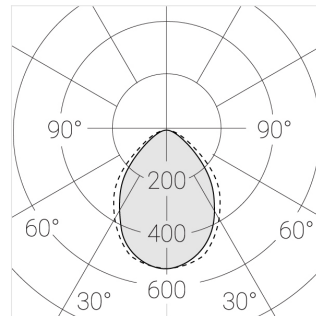

# Trimless recessed luminaire

Simple Longy R50 100x200 23W 930

ze11005568

220-240 V

IP20

Ra >90

MAC 3

## Specifications

Measurements:	300x200x96 mm
Net weight:	2.22 kg
Rectangular	
Body:	Gypsum
Illuminant:	LED
Electrical safety class:	II
Degree of protection:	IP20
Rated power:	22.5 w
Luminaire luminous flux*:	1835 lm
Light output*:	82.00 lm/w
Colorful temperature*:	3000 K
Color rendering index*:	Ra >90
Color temperature stability*:	MAC 3
cos *:	0.94
PRA:	LC 21/500/42 fixC SR ADV2