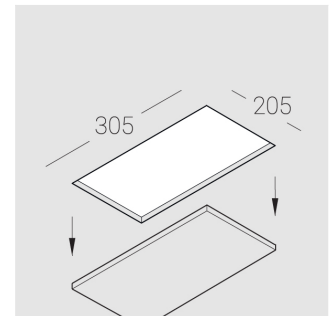

# Trimless recessed luminaire

Simple Longy R50 100x200 23W 830 DA  
ze11005592

EAC

220-240 V

IP20

Ra >80

MAC 3

## Specifications

Measurements:	300x200x96 mm
Net weight:	2.33 kg
Rectangular	
Body:	Gypsum
Illuminant:	LED
Electrical safety class:	II
Degree of protection:	IP20
Rated power:	22.5 W
Luminaire luminous flux*:	2129 lm
Light output*:	95.00 lm/w
Colorful temperature*:	3000 K
Color rendering index*:	Ra >80
Color temperature stability*:	MAC 3
cos *:	0.94
PRA:	LCA 25W 350-1050mA one4all SR PRE