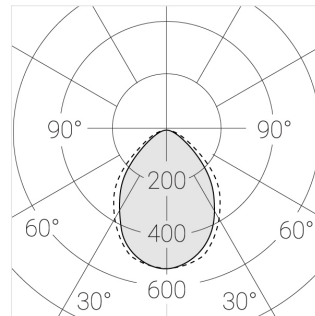

# Trimless recessed luminaire

Simple Longy R50 100x200 23W 830 DA  
ze11005592

EAC

220-240 V

IP20

Ra >80

MAC 3

## Specifications

Measurements:	300x200x96 mm
Net weight:	2.33 kg
Rectangular	
Body:	Gypsum
Illuminant:	LED
Electrical safety class:	II
Degree of protection:	IP20
Rated power:	22.5 W
Luminaire luminous flux*:	2129 lm
Light output*:	95.00 lm/w
Colorful temperature*:	3000 K
Color rendering index*:	Ra >80
Color temperature stability*:	MAC 3
cos *:	0.94
PRA:	LCA 25W 350-1050mA one4all SR PRE