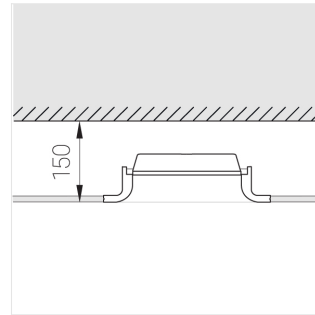

# Trimless recessed luminaire

Simple Longy R50 100x200 23W 830 DA  
ze11005592

EAC

220-240 V

IP20

Ra >80

MAC 3

## Complectation

Body	1
LED module	1
Control gear	1
Fastener	2
Screw x6	4
Screw self-tapping	2
Washer D5	4

Dimming by TRIAC accessible on request

The manufacturer reserves the right to change the configuration of the LED luminaire.

## Specifications

Measurements:	300x200x96 mm
Net weight:	2.33 kg
Rectangular	
Body:	Gypsum
Illuminant:	LED
Electrical safety class:	II
Degree of protection:	IP20
Rated power:	22.5 W
Luminaire luminous flux*:	2129 lm
Light output*:	95.00 lm/w
Colorful temperature*:	3000 K
Color rendering index*:	Ra >80
Color temperature stability*:	MAC 3
cos *:	0.94
PRA:	LCA 25W 350-1050mA one4all SR PRE