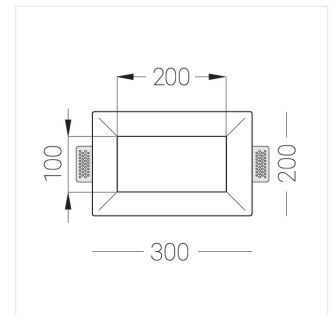

# Trimless recessed luminaire

Simple Longy R50 100x200 23W 830 DA  
ze11005592

EAC

220-240 V

IP20

Ra >80

MAC 3

## Complectation

Body	1
LED module	1
Control gear	1
Fastener	2
Screw x6	4
Screw self-tapping	2
Washer D5	4

Dimming by TRIAC accessible on request

The manufacturer reserves the right to change the configuration of the LED luminaire.

## Specifications

Measurements:	300x200x96 mm
Net weight:	2.33 kg
Rectangular	
Body:	Gypsum
Illuminant:	LED
Electrical safety class:	II
Degree of protection:	IP20
Rated power:	22.5 W
Luminaire luminous flux*:	2129 lm
Light output*:	95.00 lm/w
Colorful temperature*:	3000 K
Color rendering index*:	Ra >80
Color temperature stability*:	MAC 3
cos *:	0.94
PRA:	LCA 25W 350-1050mA one4all SR PRE