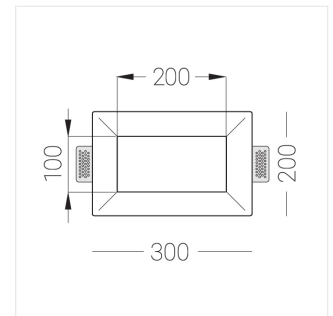

Trimless recessed luminaire

Simple Longy R50 100x200 16W 930 DA
ze11005597

220-240 V

IP20

Ra >90

MAC 3

Complectation

Body	1
LED module	1
Control gear	1
Fastener	2
Screw x6	4
Screw self-tapping	2
Washer D5	4

Dimming by TRIAC accessible on request

The manufacturer reserves the right to change the configuration of the LED luminaire.

Specifications

Measurements:	300x200x96 mm
Net weight:	2.33 kg
Rectangular	
Body:	Gypsum
Illuminant:	LED
Electrical safety class:	II
Degree of protection:	IP20
Rated power:	16.4 w
Luminaire luminous flux*:	1337 lm
Light output*:	82.00 lm/w
Colorful temperature*:	3000 K
Color rendering index*:	Ra >90
Color temperature stability*:	MAC 3
cos *:	0.55
PRA:	LCAI 15W 150mA-400mA ECO slim