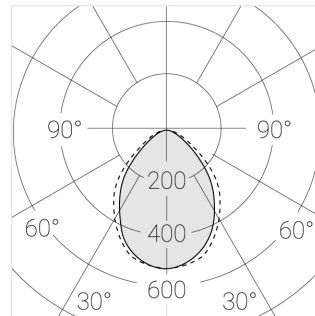

Trimless recessed luminaire

Simple Longy R50 100x200 16W 930 DA
ze11005597

220-240 V

IP20

Ra >90

MAC 3

Complectation

Body	1
LED module	1
Control gear	1
Fastener	2
Screw x6	4
Screw self-tapping	2
Washer D5	4

Dimming by TRIAC accessible on request

The manufacturer reserves the right to change the configuration of the LED luminaire.

Specifications

Measurements:	300x200x96 mm
Net weight:	2.33 kg
Rectangular	
Body:	Gypsum
Illuminant:	LED
Electrical safety class:	II
Degree of protection:	IP20
Rated power:	16.4 w
Luminaire luminous flux*:	1337 lm
Light output*:	82.00 lm/w
Colorful temperature*:	3000 K
Color rendering index*:	Ra >90
Color temperature stability*:	MAC 3
cos *:	0.55
PRA:	LCAI 15W 150mA-400mA ECO slim