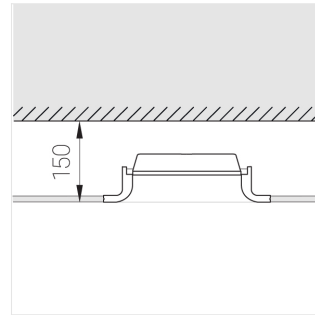

Trimless recessed luminaire

Simple Longy R50 100x200 16W 930 DA
ze11005597

220-240 V

IP20

Ra >90

MAC 3

Complectation

Body	1
LED module	1
Control gear	1
Fastener	2
Screw x6	4
Screw self-tapping	2
Washer D5	4

Dimming by TRIAC accessible on request

The manufacturer reserves the right to change the configuration of the LED luminaire.

Specifications

Measurements:	300x200x96 mm
Net weight:	2.33 kg
Rectangular	
Body:	Gypsum
Illuminant:	LED
Electrical safety class:	II
Degree of protection:	IP20
Rated power:	16.4 w
Luminaire luminous flux*:	1337 lm
Light output*:	82.00 lm/w
Colorful temperature*:	3000 K
Color rendering index*:	Ra >90
Color temperature stability*:	MAC 3
cos *:	0.55
PRA:	LCAI 15W 150mA-400mA ECO slim