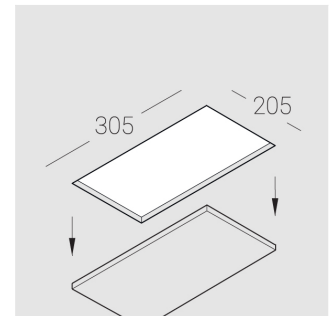

Trimless recessed luminaire

Simple Longy R50 100x200 16W 930 DA
ze11005597

220-240 V

IP20

Ra >90

MAC 3

Complectation

Body	1
LED module	1
Control gear	1
Fastener	2
Screw x6	4
Screw self-tapping	2
Washer D5	4

Dimming by TRIAC accessible on request

The manufacturer reserves the right to change the configuration of the LED luminaire.

Specifications

Measurements:	300x200x96 mm
Net weight:	2.33 kg
Rectangular	
Body:	Gypsum
Illuminant:	LED
Electrical safety class:	II
Degree of protection:	IP20
Rated power:	16.4 w
Luminaire luminous flux*:	1337 lm
Light output*:	82.00 lm/w
Colorful temperature*:	3000 K
Color rendering index*:	Ra >90
Color temperature stability*:	MAC 3
cos *:	0.55
PRA:	LCAI 15W 150mA-400mA ECO slim