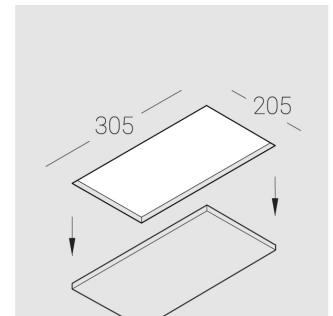

Trimless recessed luminaire

Simple Longy R50 100x200 16W 830 DW
ze11005361

220-240 V

IP20

Ra >80

MAC 3

Complectation

Body	1
LED module	1
Control gear	1
Fastener	2
Screw x6	4
Screw self-tapping	2
Washer D5	4

Dimming by TRIAC accessible on request

The manufacturer reserves the right to change the configuration of the LED luminaire.

Specifications

Measurements:	300x200x96 mm
Net weight:	2.31 kg
Rectangular	
Body:	Gypsum
Illuminant:	LED
Electrical safety class:	II
Degree of protection:	IP20
Rated power:	16 W
Luminaire luminous flux*:	1550 lm
Light output*:	97.00 lm/W
Colorful temperature*:	3000 K
Color rendering index*:	Ra >80
Color temperature stability*:	MAC 3
cos *:	0.97
PRA:	LC 17/250-700/50 bDW SC PRE2