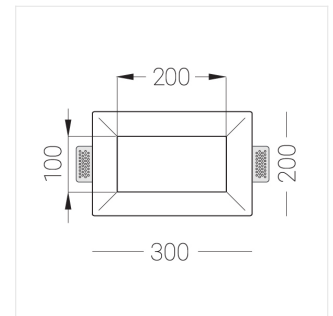

Trimless recessed luminaire

Simple Longy R50 100x200 16W 830 DW
ze11005361

220-240 V

IP20

Ra >80

MAC 3

Complectation

Body	1
LED module	1
Control gear	1
Fastener	2
Screw x6	4
Screw self-tapping	2
Washer D5	4

Dimming by TRIAC accessible on request

The manufacturer reserves the right to change the configuration of the LED luminaire.

Specifications

Measurements:	300x200x96 mm
Net weight:	2.31 kg
Rectangular	
Body:	Gypsum
Illuminant:	LED
Electrical safety class:	II
Degree of protection:	IP20
Rated power:	16 W
Luminaire luminous flux*:	1550 lm
Light output*:	97.00 lm/W
Colorful temperature*:	3000 K
Color rendering index*:	Ra >80
Color temperature stability*:	MAC 3
cos *:	0.97
PRA:	LC 17/250-700/50 bDW SC PRE2