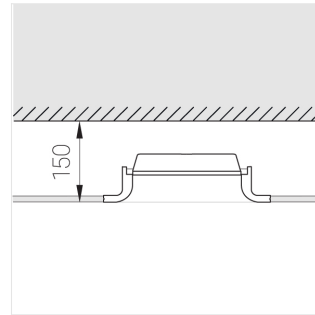

Trimless recessed luminaire

Simple Longy R50 100x200 16W 830 DW
ze11005361

220-240 V

IP20

Ra >80

MAC 3

Complectation

Body	1
LED module	1
Control gear	1
Fastener	2
Screw x6	4
Screw self-tapping	2
Washer D5	4

Dimming by TRIAC accessible on request

The manufacturer reserves the right to change the configuration of the LED luminaire.

Specifications

Measurements:	300x200x96 mm
Net weight:	2.31 kg
Rectangular	
Body:	Gypsum
Illuminant:	LED
Electrical safety class:	II
Degree of protection:	IP20
Rated power:	16 W
Luminaire luminous flux*:	1550 lm
Light output*:	97.00 lm/W
Colorful temperature*:	3000 K
Color rendering index*:	Ra >80
Color temperature stability*:	MAC 3
cos *:	0.97
PRA:	LC 17/250-700/50 bDW SC PRE2