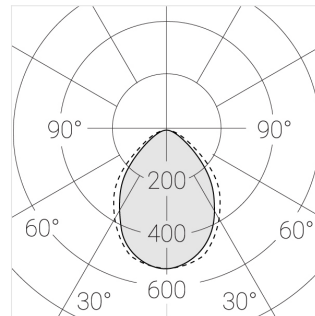

Trimless recessed luminaire

Simple Longy R50 100x200 16W 830 DW
ze11005361

220-240 V

IP20

Ra >80

MAC 3

Complectation

Body	1
LED module	1
Control gear	1
Fastener	2
Screw x6	4
Screw self-tapping	2
Washer D5	4

Dimming by TRIAC accessible on request

The manufacturer reserves the right to change the configuration of the LED luminaire.

Specifications

Measurements:	300x200x96 mm
Net weight:	2.31 kg
Rectangular	
Body:	Gypsum
Illuminant:	LED
Electrical safety class:	II
Degree of protection:	IP20
Rated power:	16 W
Luminaire luminous flux*:	1550 lm
Light output*:	97.00 lm/W
Colorful temperature*:	3000 K
Color rendering index*:	Ra >80
Color temperature stability*:	MAC 3
cos *:	0.97
PRA:	LC 17/250-700/50 bDW SC PRE2