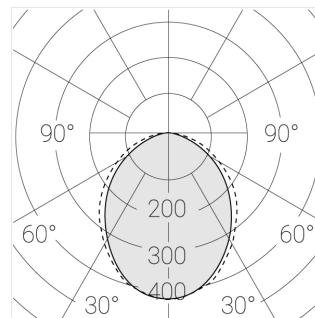

Trimless recessed luminaire

Simple Longy A25 100x200 16W 927
ze11005605

220-240 V

IP20

Ra >90

MAC 3

Complectation

Body	1
LED module	1
Control gear	1
Fastener	2
Screw x6	4
Screw self-tapping	2
Washer D5	4

Dimming by TRIAC accessible on request

The manufacturer reserves the right to change the configuration of the LED luminaire.

Specifications

Measurements:	272x172x70 mm
Net weight:	1.59 kg
Rectangular	
Body:	Gypsum
Illuminant:	LED
Electrical safety class:	II
Degree of protection:	IP20
Rated power:	16 W
Luminaire luminous flux*:	1406 lm
Light output*:	88.00 lm/w
Colorful temperature*:	2700 K
Color rendering index*:	Ra >90
Color temperature stability*:	MAC 3
cos *:	0.55
PRA:	LC 15/350/43 fixC SR SNC2