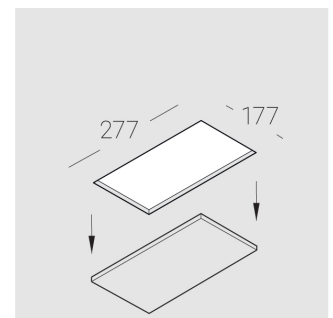

Trimless recessed luminaire

Simple Longy A25 100x200 16W 927
ze11005605

220-240 V

IP20

Ra >90

MAC 3

Complectation

Body	1
LED module	1
Control gear	1
Fastener	2
Screw x6	4
Screw self-tapping	2
Washer D5	4

Dimming by TRIAC accessible on request

The manufacturer reserves the right to change the configuration of the LED luminaire.

Specifications

Measurements:	272x172x70 mm
Net weight:	1.59 kg
Rectangular	
Body:	Gypsum
Illuminant:	LED
Electrical safety class:	II
Degree of protection:	IP20
Rated power:	16 W
Luminaire luminous flux*:	1406 lm
Light output*:	88.00 lm/w
Colorful temperature*:	2700 K
Color rendering index*:	Ra >90
Color temperature stability*:	MAC 3
cos *:	0.55
PRA:	LC 15/350/43 fixC SR SNC2