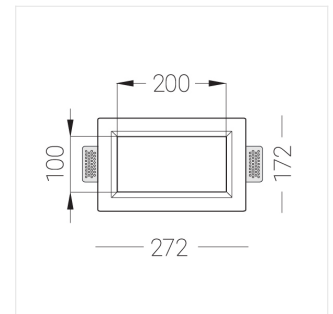

Trimless recessed luminaire

Simple Longy A25 100x200 16W 927
ze11005605

220-240 V

IP20

Ra >90

MAC 3

Complectation

Body	1
LED module	1
Control gear	1
Fastener	2
Screw x6	4
Screw self-tapping	2
Washer D5	4

Dimming by TRIAC accessible on request

The manufacturer reserves the right to change the configuration of the LED luminaire.

Specifications

Measurements:	272x172x70 mm
Net weight:	1.59 kg
Rectangular	
Body:	Gypsum
Illuminant:	LED
Electrical safety class:	II
Degree of protection:	IP20
Rated power:	16 W
Luminaire luminous flux*:	1406 lm
Light output*:	88.00 lm/w
Colorful temperature*:	2700 K
Color rendering index*:	Ra >90
Color temperature stability*:	MAC 3
cos *:	0.55
PRA:	LC 15/350/43 fixC SR SNC2