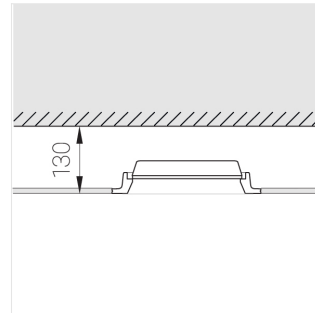

Trimless recessed luminaire

Simple Longy A25 100x200 16W 927
ze11005605

220-240 V

IP20

Ra >90

MAC 3

Complectation

Body	1
LED module	1
Control gear	1
Fastener	2
Screw x6	4
Screw self-tapping	2
Washer D5	4

Dimming by TRIAC accessible on request

The manufacturer reserves the right to change the configuration of the LED luminaire.

Specifications

Measurements:	272x172x70 mm
Net weight:	1.59 kg
Rectangular	
Body:	Gypsum
Illuminant:	LED
Electrical safety class:	II
Degree of protection:	IP20
Rated power:	16 W
Luminaire luminous flux*:	1406 lm
Light output*:	88.00 lm/w
Colorful temperature*:	2700 K
Color rendering index*:	Ra >90
Color temperature stability*:	MAC 3
cos *:	0.55
PRA:	LC 15/350/43 fixC SR SNC2