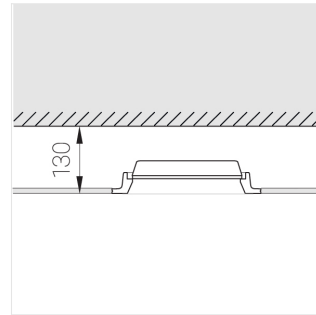

Trimless recessed luminaire

Simple Longy A25 100x200 16W 930
ze11005607

220-240 V

IP20

Ra >90

MAC 3

Complectation

Body	1
LED module	1
Control gear	1
Fastener	2
Screw x6	4
Screw self-tapping	2
Washer D5	4

Dimming by TRIAC accessible on request

The manufacturer reserves the right to change the configuration of the LED luminaire.

Specifications

Measurements:	272x172x70 mm
Net weight:	1.59 kg
Rectangular	
Body:	Gypsum
Illuminant:	LED
Electrical safety class:	II
Degree of protection:	IP20
Rated power:	16 W
Luminaire luminous flux*:	1529 lm
Light output*:	96.00 lm/w
Colorful temperature*:	3000 K
Color rendering index*:	Ra >90
Color temperature stability*:	MAC 3
cos *:	0.55
PRA:	LC 15/350/43 fixC SR SNC2