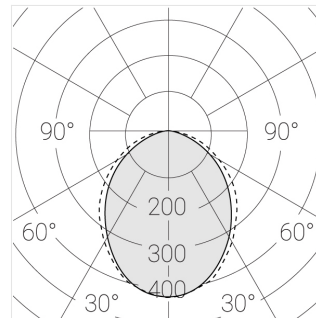

Trimless recessed luminaire

Simple Longy A25 100x200 16W 930
ze11005607

220-240 V

IP20

Ra >90

MAC 3

Complectation

Body	1
LED module	1
Control gear	1
Fastener	2
Screw x6	4
Screw self-tapping	2
Washer D5	4

Dimming by TRIAC accessible on request

The manufacturer reserves the right to change the configuration of the LED luminaire.

Specifications

Measurements:	272x172x70 mm
Net weight:	1.59 kg
Rectangular	
Body:	Gypsum
Illuminant:	LED
Electrical safety class:	II
Degree of protection:	IP20
Rated power:	16 W
Luminaire luminous flux*:	1529 lm
Light output*:	96.00 lm/w
Colorful temperature*:	3000 K
Color rendering index*:	Ra >90
Color temperature stability*:	MAC 3
cos *:	0.55
PRA:	LC 15/350/43 fixC SR SNC2

All parameters marked with * are calculated values.
Zenith uses tried and tested components from leading suppliers.
However, it is possible for some LED technology-related faults to occur over the life of the product.

** — the manufacturer reserves the right to replace the power supply with a similar one with the same characteristics.