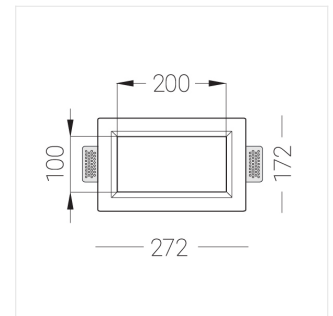

Trimless recessed luminaire

Simple Longy A25 100x200 16W 930
ze11005607

220-240 V

IP20

Ra >90

MAC 3

Complectation

Body	1
LED module	1
Control gear	1
Fastener	2
Screw x6	4
Screw self-tapping	2
Washer D5	4

Dimming by TRIAC accessible on request

The manufacturer reserves the right to change the configuration of the LED luminaire.

Specifications

Measurements:	272x172x70 mm
Net weight:	1.59 kg
Rectangular	
Body:	Gypsum
Illuminant:	LED
Electrical safety class:	II
Degree of protection:	IP20
Rated power:	16 W
Luminaire luminous flux*:	1529 lm
Light output*:	96.00 lm/w
Colorful temperature*:	3000 K
Color rendering index*:	Ra >90
Color temperature stability*:	MAC 3
cos *:	0.55
PRA:	LC 15/350/43 fixC SR SNC2