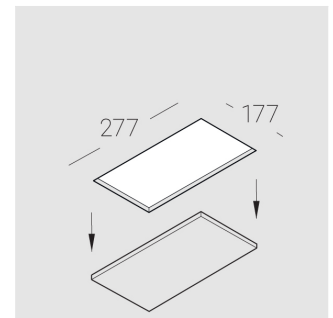

Trimless recessed luminaire

Simple Longy A25 100x200 16W 930
ze11005607

220-240 V

IP20

Ra >90

MAC 3

Complectation

Body	1
LED module	1
Control gear	1
Fastener	2
Screw x6	4
Screw self-tapping	2
Washer D5	4

Dimming by TRIAC accessible on request

The manufacturer reserves the right to change the configuration of the LED luminaire.

Specifications

Measurements:	272x172x70 mm
Net weight:	1.59 kg
Rectangular	
Body:	Gypsum
Illuminant:	LED
Electrical safety class:	II
Degree of protection:	IP20
Rated power:	16 W
Luminaire luminous flux*:	1529 lm
Light output*:	96.00 lm/w
Colorful temperature*:	3000 K
Color rendering index*:	Ra >90
Color temperature stability*:	MAC 3
cos *:	0.55
PRA:	LC 15/350/43 fixC SR SNC2