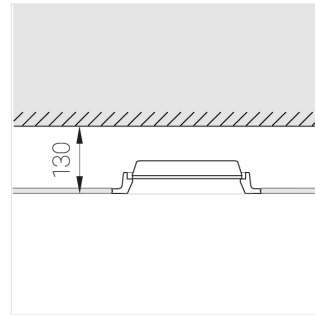

Trimless recessed luminaire

Simple Longy A25 100x200 23W 830 DA
ze11005632

EAC

220-240 V

IP20

Ra >80

MAC 3

Complectation

Body	1
LED module	1
Control gear	1
Fastener	2
Screw x6	4
Screw self-tapping	2
Washer D5	4

Dimming by TRIAC accessible on request

The manufacturer reserves the right to change the configuration of the LED luminaire.

Specifications

Measurements:	272x172x70 mm
Net weight:	1.70 kg
Rectangular	
Body:	Gypsum
Illuminant:	LED
Electrical safety class:	II
Degree of protection:	IP20
Rated power:	22.5 w
Luminaire luminous flux*:	2435 lm
Light output*:	108.00 lm/w
Colorful temperature*:	3000 K
Color rendering index*:	Ra >80
Color temperature stability*:	MAC 3
cos *:	0.94
PRA:	LCA 25W 350-1050mA one4all SR PRE