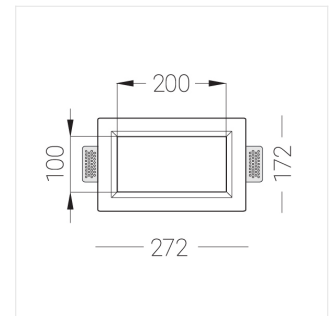

Trimless recessed luminaire

Simple Longy A25 100x200 23W 830 DA
ze11005632

EAC

220-240 V

IP20

Ra >80

MAC 3

Complectation

Body	1
LED module	1
Control gear	1
Fastener	2
Screw x6	4
Screw self-tapping	2
Washer D5	4

Dimming by TRIAC accessible on request

The manufacturer reserves the right to change the configuration of the LED luminaire.

Specifications

Measurements:	272x172x70 mm
Net weight:	1.70 kg
Rectangular	
Body:	Gypsum
Illuminant:	LED
Electrical safety class:	II
Degree of protection:	IP20
Rated power:	22.5 w
Luminaire luminous flux*:	2435 lm
Light output*:	108.00 lm/w
Colorful temperature*:	3000 K
Color rendering index*:	Ra >80
Color temperature stability*:	MAC 3
cos *:	0.94
PRA:	LCA 25W 350-1050mA one4all SR PRE