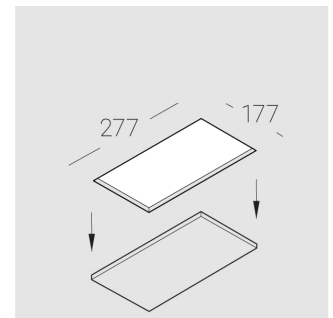

Trimless recessed luminaire

Simple Longy A25 100x200 23W 830 DA
ze11005632

EAC

220-240 V

IP20

Ra >80

MAC 3

Complectation

Specifications

Measurements:	272x172x70 mm
Net weight:	1.70 kg
Rectangular	
Body:	Gypsum
Illuminant:	LED
Electrical safety class:	II
Degree of protection:	IP20
Rated power:	22.5 w
Luminaire luminous flux*:	2435 lm
Light output*:	108.00 lm/w
Colorful temperature*:	3000 K
Color rendering index*:	Ra >80
Color temperature stability*:	MAC 3
cos *:	0.94
PRA:	LCA 25W 350-1050mA one4all SR PRE