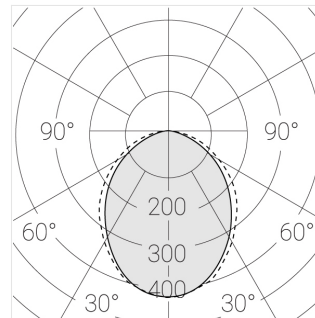

Trimless recessed luminaire

Simple Longy A25 100x200 23W 830 DA
ze11005632

EAC

220-240 V

IP20

Ra >80

MAC 3

Complectation

Body	1
LED module	1
Control gear	1
Fastener	2
Screw x6	4
Screw self-tapping	2
Washer D5	4

Dimming by TRIAC accessible on request

The manufacturer reserves the right to change the configuration of the LED luminaire.

Specifications

Measurements:	272x172x70 mm
Net weight:	1.70 kg
Rectangular	
Body:	Gypsum
Illuminant:	LED
Electrical safety class:	II
Degree of protection:	IP20
Rated power:	22.5 w
Luminaire luminous flux*:	2435 lm
Light output*:	108.00 lm/w
Colorful temperature*:	3000 K
Color rendering index*:	Ra >80
Color temperature stability*:	MAC 3
cos *:	0.94
PRA:	LCA 25W 350-1050mA one4all SR PRE

All parameters marked with * are calculated values.
Zenith uses tried and tested components from leading suppliers.
However, it is possible for some LED technology-related faults to occur over the life of the product.

** — the manufacturer reserves the right to replace the power supply with a similar one with the same characteristics.