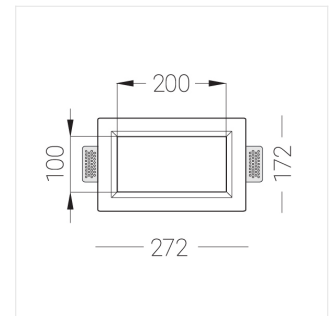

Trimless recessed luminaire

Simple Longy A25 100x200 23W 927 DA
ze11005636

EAC

220-240 V

IP20

Ra >90

MAC 3

Complectation

Body	1
LED module	1
Control gear	1
Fastener	2
Screw x6	4
Screw self-tapping	2
Washer D5	4

Dimming by TRIAC accessible on request

The manufacturer reserves the right to change the configuration of the LED luminaire.

Specifications

Measurements:	272x172x70 mm
Net weight:	1.70 kg
Rectangular	
Body:	Gypsum
Illuminant:	LED
Electrical safety class:	II
Degree of protection:	IP20
Rated power:	22.5 w
Luminaire luminous flux*:	1932 lm
Light output*:	86.00 lm/w
Colorful temperature*:	2700 K
Color rendering index*:	Ra >90
Color temperature stability*:	MAC 3
cos *:	0.94
PRA:	LCA 25W 350-1050mA one4all SR PRE