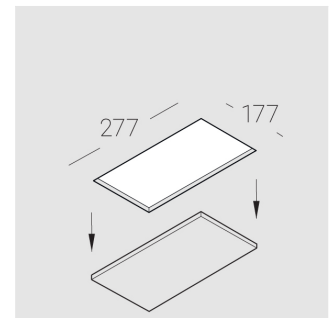

Trimless recessed luminaire

Simple Longy A25 100x200 23W 927 DA
ze11005636

EAC

220-240 V

IP20

Ra >90

MAC 3

Complectation

Specifications

Measurements:	272x172x70 mm
Net weight:	1.70 kg
Rectangular	
Body:	Gypsum
Illuminant:	LED
Electrical safety class:	II
Degree of protection:	IP20
Rated power:	22.5 w
Luminaire luminous flux*:	1932 lm
Light output*:	86.00 lm/w
Colorful temperature*:	2700 K
Color rendering index*:	Ra >90
Color temperature stability*:	MAC 3
cos *:	0.94
PRA:	LCA 25W 350-1050mA one4all SR PRE