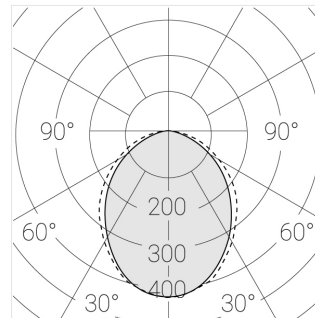

Trimless recessed luminaire

Simple Longy A25 100x200 23W 927 DA
ze11005636

EAC

220-240 V

IP20

Ra >90

MAC 3

Complectation

Body	1
LED module	1
Control gear	1
Fastener	2
Screw x6	4
Screw self-tapping	2
Washer D5	4

Dimming by TRIAC accessible on request

The manufacturer reserves the right to change the configuration of the LED luminaire.

Specifications

Measurements:	272x172x70 mm
Net weight:	1.70 kg
Rectangular	
Body:	Gypsum
Illuminant:	LED
Electrical safety class:	II
Degree of protection:	IP20
Rated power:	22.5 w
Luminaire luminous flux*:	1932 lm
Light output*:	86.00 lm/w
Colorful temperature*:	2700 K
Color rendering index*:	Ra >90
Color temperature stability*:	MAC 3
cos *:	0.94
PRA:	LCA 25W 350-1050mA one4all SR PRE

All parameters marked with * are calculated values.
Zenith uses tried and tested components from leading suppliers.
However, it is possible for some LED technology-related faults to occur over the life of the product.

** — the manufacturer reserves the right to replace the power supply with a similar one with the same characteristics.