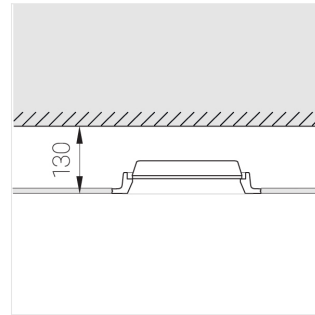

Trimless recessed luminaire

Simple Longy A25 100x200 23W 927 DA
ze11005636

EAC

220-240 V

IP20

Ra >90

MAC 3

Complectation

Body	1
LED module	1
Control gear	1
Fastener	2
Screw x6	4
Screw self-tapping	2
Washer D5	4

Dimming by TRIAC accessible on request

The manufacturer reserves the right to change the configuration of the LED luminaire.

Specifications

Measurements:	272x172x70 mm
Net weight:	1.70 kg
Rectangular	
Body:	Gypsum
Illuminant:	LED
Electrical safety class:	II
Degree of protection:	IP20
Rated power:	22.5 w
Luminaire luminous flux*:	1932 lm
Light output*:	86.00 lm/w
Colorful temperature*:	2700 K
Color rendering index*:	Ra >90
Color temperature stability*:	MAC 3
cos *:	0.94
PRA:	LCA 25W 350-1050mA one4all SR PRE