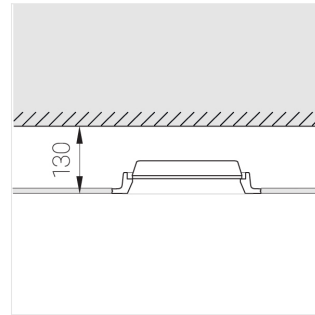

Trimless recessed luminaire

Simple Longy A25 100x200 23W 930 DA
ze11005638

220-240 V

IP20

Ra >90

MAC 3

Complectation

Body	1
LED module	1
Control gear	1
Fastener	2
Screw x6	4
Screw self-tapping	2
Washer D5	4

Dimming by TRIAC accessible on request

The manufacturer reserves the right to change the configuration of the LED luminaire.

Specifications

Measurements:	272x172x70 mm
Net weight:	1.70 kg
Rectangular	
Body:	Gypsum
Illuminant:	LED
Electrical safety class:	II
Degree of protection:	IP20
Rated power:	22.5 w
Luminaire luminous flux*:	2099 lm
Light output*:	93.00 lm/w
Colorful temperature*:	3000 K
Color rendering index*:	Ra >90
Color temperature stability*:	MAC 3
cos *:	0.94
PRA:	LCA 25W 350-1050mA one4all SR PRE