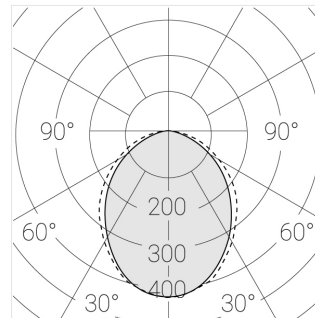

Trimless recessed luminaire

Simple Longy A25 100x200 23W 930 DA
ze11005638

220-240 V

IP20

Ra >90

MAC 3

Complectation

Body	1
LED module	1
Control gear	1
Fastener	2
Screw x6	4
Screw self-tapping	2
Washer D5	4

Dimming by TRIAC accessible on request

The manufacturer reserves the right to change the configuration of the LED luminaire.

Specifications

Measurements:	272x172x70 mm
Net weight:	1.70 kg
Rectangular	
Body:	Gypsum
Illuminant:	LED
Electrical safety class:	II
Degree of protection:	IP20
Rated power:	22.5 w
Luminaire luminous flux*:	2099 lm
Light output*:	93.00 lm/w
Colorful temperature*:	3000 K
Color rendering index*:	Ra >90
Color temperature stability*:	MAC 3
cos *:	0.94
PRA:	LCA 25W 350-1050mA one4all SR PRE

All parameters marked with * are calculated values.
Zenith uses tried and tested components from leading suppliers.
However, it is possible for some LED technology-related faults to occur over the life of the product.

** — the manufacturer reserves the right to replace the power supply with a similar one with the same characteristics.