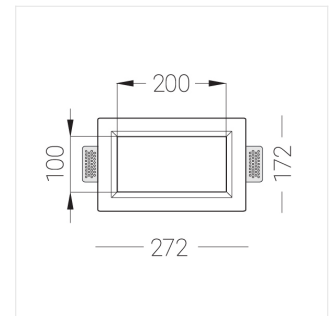

Trimless recessed luminaire

Simple Longy A25 100x200 23W 930 DA
ze11005638

220-240 V

IP20

Ra >90

MAC 3

Complectation

Body	1
LED module	1
Control gear	1
Fastener	2
Screw x6	4
Screw self-tapping	2
Washer D5	4

Dimming by TRIAC accessible on request

The manufacturer reserves the right to change the configuration of the LED luminaire.

Specifications

Measurements:	272x172x70 mm
Net weight:	1.70 kg
Rectangular	
Body:	Gypsum
Illuminant:	LED
Electrical safety class:	II
Degree of protection:	IP20
Rated power:	22.5 w
Luminaire luminous flux*:	2099 lm
Light output*:	93.00 lm/w
Colorful temperature*:	3000 K
Color rendering index*:	Ra >90
Color temperature stability*:	MAC 3
cos *:	0.94
PRA:	LCA 25W 350-1050mA one4all SR PRE