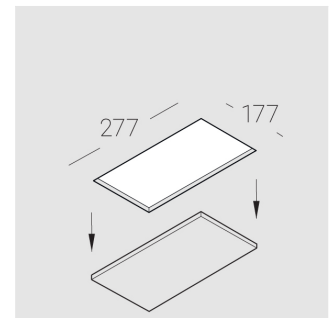

Trimless recessed luminaire

Simple Longy A25 100x200 23W 930 DA
ze11005638

220-240 V

IP20

Ra >90

MAC 3

Complectation

Body	1
LED module	1
Control gear	1
Fastener	2
Screw x6	4
Screw self-tapping	2
Washer D5	4

Dimming by TRIAC accessible on request

The manufacturer reserves the right to change the configuration of the LED luminaire.

Specifications

Measurements:	272x172x70 mm
Net weight:	1.70 kg
Rectangular	
Body:	Gypsum
Illuminant:	LED
Electrical safety class:	II
Degree of protection:	IP20
Rated power:	22.5 w
Luminaire luminous flux*:	2099 lm
Light output*:	93.00 lm/w
Colorful temperature*:	3000 K
Color rendering index*:	Ra >90
Color temperature stability*:	MAC 3
cos *:	0.94
PRA:	LCA 25W 350-1050mA one4all SR PRE