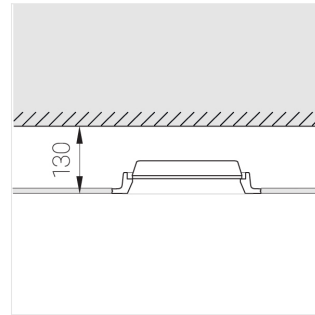

Trimless recessed luminaire

Simple Longy A25 100x200 23W 830 DW
ze11005402

EAC

220-240 V

IP20

Ra >80

MAC 3

Complectation

Body	1
LED module	1
Control gear	1
Fastener	2
Screw x6	4
Screw self-tapping	2
Washer D5	4

Dimming by TRIAC accessible on request

The manufacturer reserves the right to change the configuration of the LED luminaire.

Specifications

Measurements:	272x172x70 mm
Net weight:	1.7 kg
Rectangular	
Body:	Gypsum
Illuminant:	LED
Electrical safety class:	II
Degree of protection:	IP20
Rated power:	22.7 w
Luminaire luminous flux*:	2435 lm
Light output*:	107.00 lm/w
Colorful temperature*:	3000 K
Color rendering index*:	Ra >80
Color temperature stability*:	MAC 3
cos *:	0.94
PRA:	LC 25/350-1050/50 bDW SC PRE2