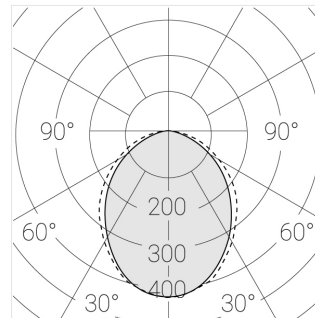

Trimless recessed luminaire

Simple Longy A25 100x200 23W 830 DW
ze11005402

EAC

220-240 V

IP20

Ra >80

MAC 3

Complectation

Specifications

Measurements:	272x172x70 mm
Net weight:	1.7 kg
Rectangular	
Body:	Gypsum
Illuminant:	LED
Electrical safety class:	II
Degree of protection:	IP20
Rated power:	22.7 w
Luminaire luminous flux*:	2435 lm
Light output*:	107.00 lm/w
Colorful temperature*:	3000 K
Color rendering index*:	Ra >80
Color temperature stability*:	MAC 3
cos *:	0.94
PRA:	LC 25/350-1050/50 bDW SC PRE2