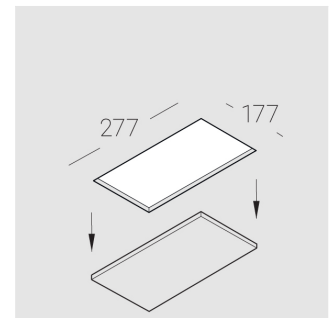

Trimless recessed luminaire

Simple Longy A25 100x200 23W 830 DW
ze11005402

EAC

220-240 V

IP20

Ra >80

MAC 3

Complectation

Specifications

Measurements:	272x172x70 mm
Net weight:	1.7 kg
Rectangular	
Body:	Gypsum
Illuminant:	LED
Electrical safety class:	II
Degree of protection:	IP20
Rated power:	22.7 w
Luminaire luminous flux*:	2435 lm
Light output*:	107.00 lm/w
Colorful temperature*:	3000 K
Color rendering index*:	Ra >80
Color temperature stability*:	MAC 3
cos *:	0.94
PRA:	LC 25/350-1050/50 bDW SC PRE2