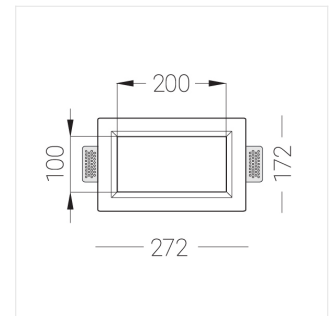

Trimless recessed luminaire

Simple Longy A25 100x200 23W 830 DW
ze11005402

EAC

220-240 V

IP20

Ra >80

MAC 3

Complectation

Body	1
LED module	1
Control gear	1
Fastener	2
Screw x6	4
Screw self-tapping	2
Washer D5	4

Dimming by TRIAC accessible on request

The manufacturer reserves the right to change the configuration of the LED luminaire.

Specifications

Measurements:	272x172x70 mm
Net weight:	1.7 kg
Rectangular	
Body:	Gypsum
Illuminant:	LED
Electrical safety class:	II
Degree of protection:	IP20
Rated power:	22.7 w
Luminaire luminous flux*:	2435 lm
Light output*:	107.00 lm/w
Colorful temperature*:	3000 K
Color rendering index*:	Ra >80
Color temperature stability*:	MAC 3
cos *:	0.94
PRA:	LC 25/350-1050/50 bDW SC PRE2