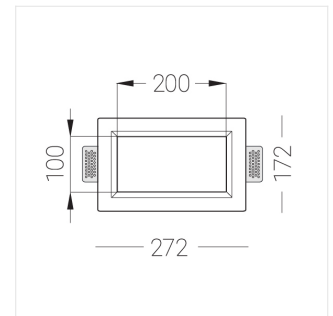

Trimless recessed luminaire

Simple Longy A25 100x200 23W 927 DW
ze11005406

EAC

220-240 V

IP20

Ra >90

MAC 3

Complectation

Body	1
LED module	1
Control gear	1
Fastener	2
Screw x6	4
Screw self-tapping	2
Washer D5	4

Dimming by TRIAC accessible on request

The manufacturer reserves the right to change the configuration of the LED luminaire.

Specifications

Measurements:	272x172x70 mm
Net weight:	1.7 kg
Rectangular	
Body:	Gypsum
Illuminant:	LED
Electrical safety class:	II
Degree of protection:	IP20
Rated power:	22.7 W
Luminaire luminous flux*:	1932 lm
Light output*:	85.00 lm/w
Colorful temperature*:	2700 K
Color rendering index*:	Ra >90
Color temperature stability*:	MAC 3
cos *:	0.94
PRA:	LC 25/350-1050/50 bDW SC PRE2