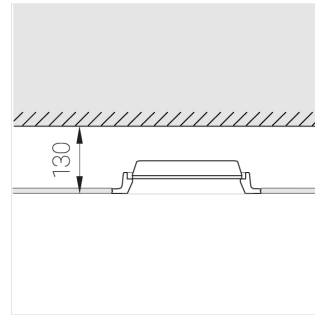

Trimless recessed luminaire

Simple Longy A25 100x200 23W 927 DW
ze11005406

EAC

220-240 V

IP20

Ra >90

MAC 3

Complectation

Body	1
LED module	1
Control gear	1
Fastener	2
Screw x6	4
Screw self-tapping	2
Washer D5	4

Dimming by TRIAC accessible on request

The manufacturer reserves the right to change the configuration of the LED luminaire.

Specifications

Measurements:	272x172x70 mm
Net weight:	1.7 kg
Rectangular	
Body:	Gypsum
Illuminant:	LED
Electrical safety class:	II
Degree of protection:	IP20
Rated power:	22.7 W
Luminaire luminous flux*:	1932 lm
Light output*:	85.00 lm/w
Colorful temperature*:	2700 K
Color rendering index*:	Ra >90
Color temperature stability*:	MAC 3
cos *:	0.94
PRA:	LC 25/350-1050/50 bDW SC PRE2