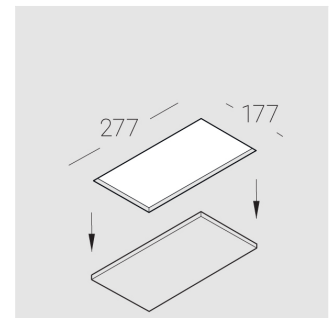

Trimless recessed luminaire

Simple Longy A25 100x200 23W 927 DW
ze11005406

EAC

220-240 V

IP20

Ra >90

MAC 3

Complectation

Specifications

Measurements:	272x172x70 mm
Net weight:	1.7 kg
Rectangular	
Body:	Gypsum
Illuminant:	LED
Electrical safety class:	II
Degree of protection:	IP20
Rated power:	22.7 W
Luminaire luminous flux*:	1932 lm
Light output*:	85.00 lm/w
Colorful temperature*:	2700 K
Color rendering index*:	Ra >90
Color temperature stability*:	MAC 3
cos *:	0.94
PRA:	LC 25/350-1050/50 bDW SC PRE2