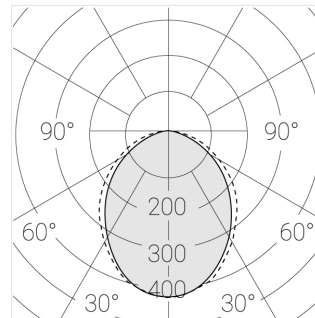

Trimless recessed luminaire

Simple Longy A25 100x200 23W 927 DW
ze11005406

EAC

220-240 V

IP20

Ra >90

MAC 3

Complectation

Specifications

Measurements:	272x172x70 mm
Net weight:	1.7 kg
Rectangular	
Body:	Gypsum
Illuminant:	LED
Electrical safety class:	II
Degree of protection:	IP20
Rated power:	22.7 W
Luminaire luminous flux*:	1932 lm
Light output*:	85.00 lm/w
Colorful temperature*:	2700 K
Color rendering index*:	Ra >90
Color temperature stability*:	MAC 3
cos *:	0.94
PRA:	LC 25/350-1050/50 bDW SC PRE2