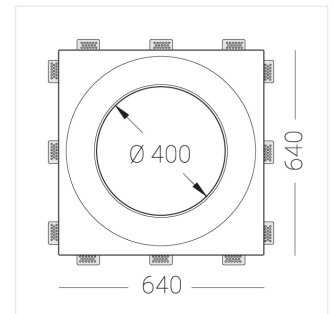

Large-size trimless recessed luminaire

Luno MAX C115 D400 64W 830 DA

ze11009076

220-240 V

IP20

Ra >80

MAC 3

Complectation

Body	1
LED module	1
Control gear	1
Fastener	12
Screw x6	24
Screw self-tapping	24
Washer D5	30
Suction Cup	2
Bracket	6
Screw M5x8	6

Dimming by TRIAC accessible on request

The manufacturer reserves the right to change the configuration of the LED luminaire.

Specifications

Measurements:	640x640x113 mm
Net weight:	12.34 kg
Round	
Body:	Gypsum
Illuminant:	LED
Electrical safety class:	II
Degree of protection:	IP20
Rated power:	63.7 W
Luminaire luminous flux*:	6709 lm
Light output*:	105.00 lm/W
Colorful temperature*:	3000 K
Color rendering index*:	Ra >80
Color temperature stability*:	MAC 3
cos *:	0.97
PRA:	LCA 60W 900-1750mA one4all SR PRE