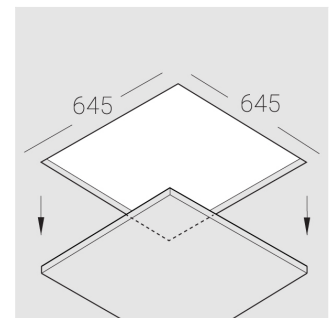

Large-size trimless recessed luminaire

Luno MAX C115 D400 64W 830 DA

ze11009076

220-240 V

IP20

Ra >80

MAC 3

Complectation

Specifications

Measurements:	640x640x113 mm
Net weight:	12.34 kg
Round	
Body:	Gypsum
Illuminant:	LED
Electrical safety class:	II
Degree of protection:	IP20
Rated power:	63.7 W
Luminaire luminous flux*:	6709 lm
Light output*:	105.00 lm/W
Colorful temperature*:	3000 K
Color rendering index*:	Ra >80
Color temperature stability*:	MAC 3
cos *:	0.97
PRA:	LCA 60W 900-1750mA one4all SR PRE