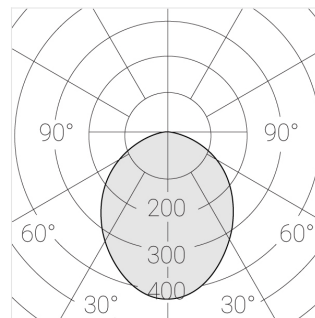

Large-size trimless recessed luminaire

Luno MAX C115 D400 64W 830 DA

ze11009076

220-240 V

IP20

Ra >80

MAC 3

Complectation

Body	1
LED module	1
Control gear	1
Fastener	12
Screw x6	24
Screw self-tapping	24
Washer D5	30
Suction Cup	2
Bracket	6
Screw M5x8	6

Dimming by TRIAC accessible on request

The manufacturer reserves the right to change the configuration of the LED luminaire.

Specifications

Measurements:	640x640x113 mm
Net weight:	12.34 kg
Round	
Body:	Gypsum
Illuminant:	LED
Electrical safety class:	II
Degree of protection:	IP20
Rated power:	63.7 W
Luminaire luminous flux*:	6709 lm
Light output*:	105.00 lm/W
Colorful temperature*:	3000 K
Color rendering index*:	Ra >80
Color temperature stability*:	MAC 3
cos *:	0.97
PRA:	LCA 60W 900-1750mA one4all SR PRE

All parameters marked with * are calculated values. Zenith uses tried and tested components from leading suppliers. However, it is possible for some LED technology-related faults to occur over the life of the product.

** — the manufacturer reserves the right to replace the power supply with a similar one with the same characteristics.