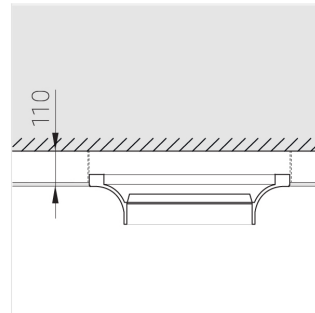

Large-size trimless recessed luminaire

Luno MAX C115 D400 64W 830 DA

ze11009076

220-240 V

IP20

Ra >80

MAC 3

Complectation

Body	1
LED module	1
Control gear	1
Fastener	12
Screw x6	24
Screw self-tapping	24
Washer D5	30
Suction Cup	2
Bracket	6
Screw M5x8	6

Dimming by TRIAC accessible on request

The manufacturer reserves the right to change the configuration of the LED luminaire.

Specifications

Measurements:	640x640x113 mm
Net weight:	12.34 kg
Round	
Body:	Gypsum
Illuminant:	LED
Electrical safety class:	II
Degree of protection:	IP20
Rated power:	63.7 W
Luminaire luminous flux*:	6709 lm
Light output*:	105.00 lm/W
Colorful temperature*:	3000 K
Color rendering index*:	Ra >80
Color temperature stability*:	MAC 3
cos *:	0.97
PRA:	LCA 60W 900-1750mA one4all SR PRE

All parameters marked with * are calculated values. Zenith uses tried and tested components from leading suppliers. However, it is possible for some LED technology-related faults to occur over the life of the product.

** — the manufacturer reserves the right to replace the power supply with a similar one with the same characteristics.