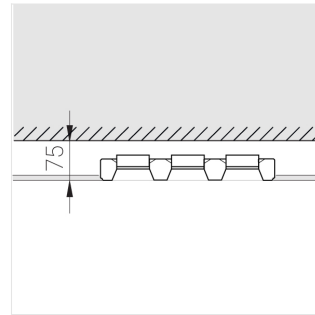

Complectation

Body	1
LED module	3
Control gear	3
Fastener	2
Screw x6	4
Screw self-tapping	2
Washer D5	4
Suction Cup	1

Dimming by TRIAC accessible on request

The manufacturer reserves the right to change the configuration of the LED luminaire.

Specifications

Measurements: 363x137x70 mm

Triple

Body: Gypsum

Illuminant: LED

Electrical safety class: II

Degree of protection: IP20

Rated power: 23.4 W