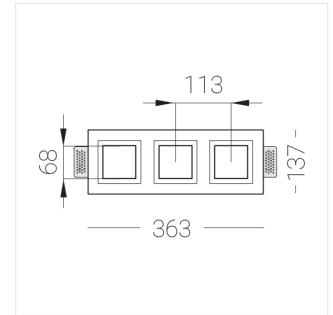

Complectation

Body	1
LED module	3
Control gear	3
Fastener	2
Screw x6	4
Screw self-tapping	2
Washer D5	4
Suction Cup	1

Dimming by TRIAC accessible on request

The manufacturer reserves the right to change the configuration of the LED luminaire.

Specifications

Measurements: 363x137x70 mm

Triple

Body: Gypsum

Illuminant: LED

Electrical safety class: II

Degree of protection: IP20

Rated power: 23.4 W