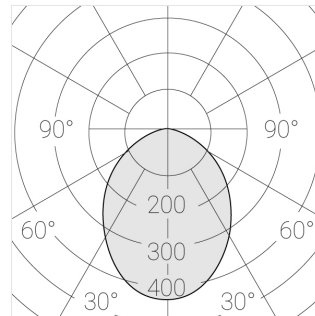

Trimless recessed luminaire

Triple Q A25 24W 940

ze11010245

EAC

220-240 V

IP20

Ra >90

MAC 3

Complectation

Body	1
LED module	3
Control gear	3
Fastener	2
Screw x6	4
Screw self-tapping	2
Washer D5	4
Suction Cup	1

Dimming by TRIAC accessible on request

The manufacturer reserves the right to change the configuration of the LED luminaire.

Specifications

Measurements: 363x137x70 mm

Triple

Body: Gypsum

Illuminant: LED

Electrical safety class: II

Degree of protection: IP20

Rated power: 23.4 W

Luminaire luminous flux*: 1785 lm

Light output*: 78.00 lm/W

Colorful temperature*: 4000 K

Color rendering index*: Ra >90

Color temperature stability*: MAC 3

cos *: 0.4

PRA: Mean Well APC-8-250

All parameters marked with * are calculated values. Zenith uses tried and tested components from leading suppliers. However, it is possible for some LED technology-related faults to occur over the life of the product.

** — the manufacturer reserves the right to replace the power supply with a similar one with the same characteristics.