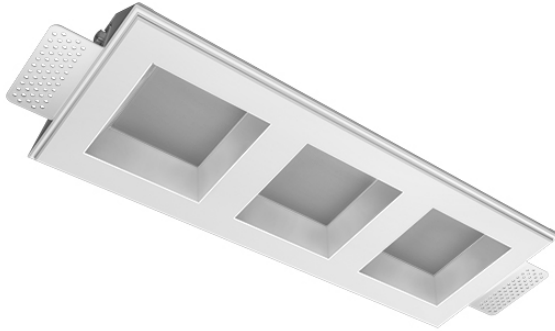

Trimless recessed luminaire

Triple Q A25 24W 940

ze11010245

EAC

220-240 V

IP20

Ra >90

MAC 3

Complectation

Body	1
LED module	3
Control gear	3
Fastener	2
Screw x6	4
Screw self-tapping	2
Washer D5	4
Suction Cup	1

Dimming by TRIAC accessible on request

The manufacturer reserves the right to change the configuration of the LED luminaire.

Specifications

Measurements: 363x137x70 mm

Triple

Body: Gypsum

Illuminant: LED

Electrical safety class: II

Degree of protection: IP20

Rated power: 23.4 W

Luminaire luminous flux*: 1785 lm

Light output*: 78.00 lm/W

Colorful temperature*: 4000 K

Color rendering index*: Ra >90

Color temperature stability*: MAC 3

cos *: 0.4

PRA: Mean Well APC-8-250

All parameters marked with * are calculated values. Zenith uses tried and tested components from leading suppliers. However, it is possible for some LED technology-related faults to occur over the life of the product.