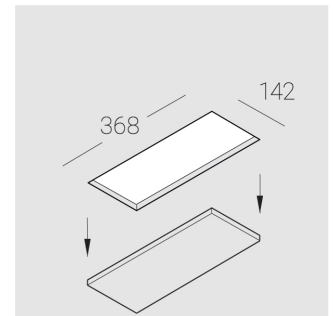

Trimless recessed luminaire

Triple Q A25 24W 940

ze11010245

EAC

220-240 V

IP20

Ra >90

MAC 3

Complectation

Body	1
LED module	3
Control gear	3
Fastener	2
Screw x6	4
Screw self-tapping	2
Washer D5	4
Suction Cup	1

Dimming by TRIAC accessible on request

The manufacturer reserves the right to change the configuration of the LED luminaire.

Specifications

Measurements: 363x137x70 mm

Triple

Body: Gypsum

Illuminant: LED

Electrical safety class: II

Degree of protection: IP20

Rated power: 23.4 W

Luminaire luminous flux*: 1785 lm

Light output*: 78.00 lm/W

Colorful temperature*: 4000 K

Color rendering index*: Ra >90

Color temperature stability*: MAC 3

cos *: 0.4

PRA: Mean Well APC-8-250

All parameters marked with * are calculated values. Zenith uses tried and tested components from leading suppliers. However, it is possible for some LED technology-related faults to occur over the life of the product.

** — the manufacturer reserves the right to replace the power supply with a similar one with the same characteristics.