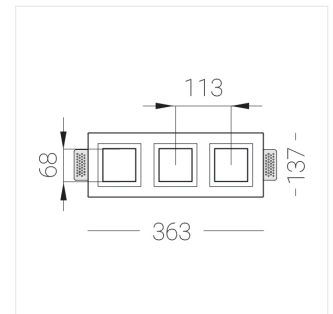

## Complectation

Body	1
LED module	3
Control gear	1
Fastener	2
Screw x6	4
Screw self-tapping	2
Washer D5	4
Suction Cup	1

Dimming by TRIAC accessible on request

The manufacturer reserves the right to change the configuration of the LED luminaire.

## Specifications

Measurements: 363x137x70 mm

Triple

Body: Gypsum

Illuminant: LED

Electrical safety class: II

Degree of protection: IP20

Rated power: 31.3 W