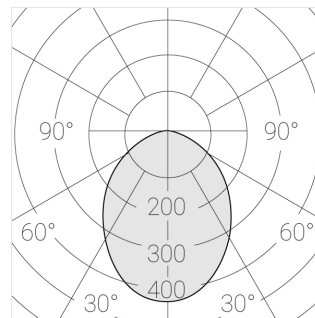

Trimless recessed luminaire

Triple Q A25 33W 840 DA

ze11010347

220-240 V

IP20

Ra >80

MAC 3

Complectation

Body	1
LED module	3
Control gear	1
Fastener	2
Screw x6	4
Screw self-tapping	2
Washer D5	4
Suction Cup	1

Dimming by TRIAC accessible on request

The manufacturer reserves the right to change the configuration of the LED luminaire.

Specifications

Measurements: 363x137x70 mm

Triple

Body: Gypsum

Illuminant: LED

Electrical safety class: II

Degree of protection: IP20

Rated power: 31.3 W

Luminaire luminous flux*: 2827 lm

Light output*: 93.00 lm/W

Colorful temperature*: 4000 K

Color rendering index*: Ra >80

Color temperature stability*: MAC 3

cos *: 0.96

PRA: LCA 45W 500-1400mA one4all SC PRE

All parameters marked with * are calculated values. Zenith uses tried and tested components from leading suppliers. However, it is possible for some LED technology-related faults to occur over the life of the product.

** — the manufacturer reserves the right to replace the power supply with a similar one with the same characteristics.