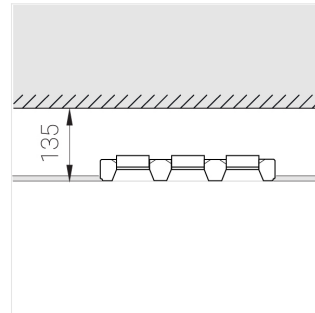

## Complectation

Body	1
LED module	3
Control gear	1
Fastener	2
Screw x6	4
Screw self-tapping	2
Washer D5	4
Suction Cup	1

Dimming by TRIAC accessible on request

The manufacturer reserves the right to change the configuration of the LED luminaire.

## Specifications

Measurements: 363x137x70 mm

Triple

Body: Gypsum

Illuminant: LED

Electrical safety class: II

Degree of protection: IP20

Rated power: 31.3 W