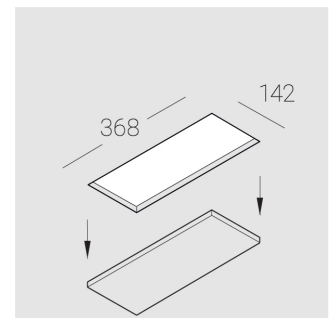

Trimless recessed luminaire

Triple Q A25 33W 840 DA

ze11010347

220-240 V

IP20

Ra >80

MAC 3

Complectation

Body	1
LED module	3
Control gear	1
Fastener	2
Screw x6	4
Screw self-tapping	2
Washer D5	4
Suction Cup	1

Dimming by TRIAC accessible on request

The manufacturer reserves the right to change the configuration of the LED luminaire.

Specifications

Measurements: 363x137x70 mm

Triple

Body: Gypsum

Illuminant: LED

Electrical safety class: II

Degree of protection: IP20

Rated power: 31.3 W

Luminaire luminous flux*: 2827 lm

Light output*: 93.00 lm/W

Colorful temperature*: 4000 K

Color rendering index*: Ra >80

Color temperature stability*: MAC 3

cos *: 0.96

PRA: LCA 45W 500-1400mA one4all SC PRE

All parameters marked with * are calculated values. Zenith uses tried and tested components from leading suppliers. However, it is possible for some LED technology-related faults to occur over the life of the product.

** — the manufacturer reserves the right to replace the power supply with a similar one with the same characteristics.