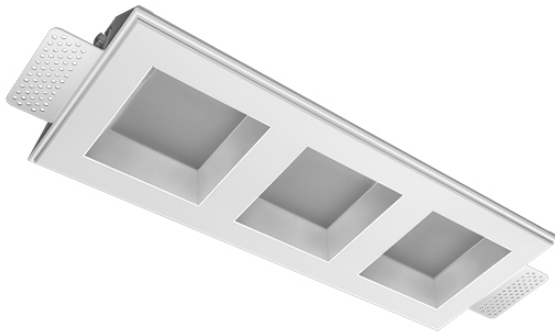

# Trimless recessed luminaire

Triple Q A25 33W 840 DA

ze11010347

220-240 V

IP20

Ra >80

MAC 3

## Complectation

Body	1
LED module	3
Control gear	1
Fastener	2
Screw x6	4
Screw self-tapping	2
Washer D5	4
Suction Cup	1

Dimming by TRIAC accessible on request

The manufacturer reserves the right to change the configuration of the LED luminaire.

## Specifications

Measurements: 363x137x70 mm

Triple

Body: Gypsum

Illuminant: LED

Electrical safety class: II

Degree of protection: IP20

Rated power: 31.3 W