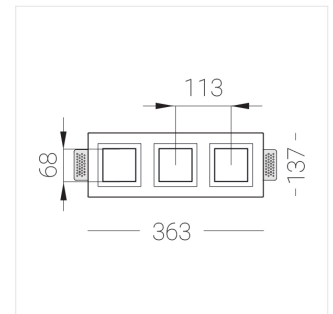

Trimless recessed luminaire

Triple Q A25 24W 927 DA

ze11010258

220-240 V

IP20

Ra >90

MAC 3

Complectation

Body	1
LED module	3
Control gear	1
Fastener	2
Screw x6	4
Screw self-tapping	2
Washer D5	4
Suction Cup	1

Dimming by TRIAC accessible on request

The manufacturer reserves the right to change the configuration of the LED luminaire.

Specifications

Measurements: 363x137x70 mm

Triple

Body: Gypsum

Illuminant: LED

Electrical safety class: II

Degree of protection: IP20

Rated power: 22 W

Luminaire luminous flux*: 1521 lm

Light output*: 71.00 lm/W

Colorful temperature*: 2700 K

Color rendering index*: Ra >90

Color temperature stability*: MAC 3

cos *: 0.95

PRA: LCA 25W 350-1050mA one4all SC PRE

All parameters marked with * are calculated values. Zenith uses tried and tested components from leading suppliers. However, it is possible for some LED technology-related faults to occur over the life of the product.

** — the manufacturer reserves the right to replace the power supply with a similar one with the same characteristics.