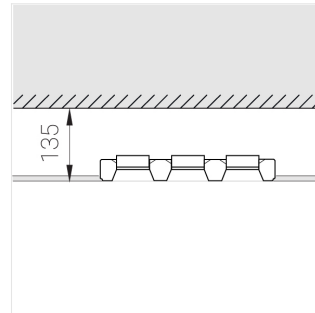

Trimless recessed luminaire

Triple Q A25 24W 927 DA

ze11010258

220-240 V

IP20

Ra >90

MAC 3

Complectation

Body	1
LED module	3
Control gear	1
Fastener	2
Screw x6	4
Screw self-tapping	2
Washer D5	4
Suction Cup	1

Dimming by TRIAC accessible on request

The manufacturer reserves the right to change the configuration of the LED luminaire.

Specifications

Measurements: 363x137x70 mm

Triple

Body: Gypsum

Illuminant: LED

Electrical safety class: II

Degree of protection: IP20

Rated power: 22 W

Luminaire luminous flux*: 1521 lm

Light output*: 71.00 lm/W

Colorful temperature*: 2700 K

Color rendering index*: Ra >90

Color temperature stability*: MAC 3

cos *: 0.95

PRA: LCA 25W 350-1050mA one4all SC PRE

All parameters marked with * are calculated values. Zenith uses tried and tested components from leading suppliers. However, it is possible for some LED technology-related faults to occur over the life of the product.

** — the manufacturer reserves the right to replace the power supply with a similar one with the same characteristics.