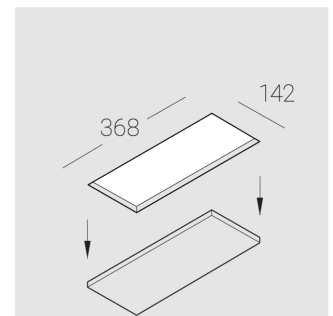

Trimless recessed luminaire

Triple Q A25 24W 927 DA

ze11010258

220-240 V

IP20

Ra >90

MAC 3

Complectation

Body	1
LED module	3
Control gear	1
Fastener	2
Screw x6	4
Screw self-tapping	2
Washer D5	4
Suction Cup	1

Dimming by TRIAC accessible on request

The manufacturer reserves the right to change the configuration of the LED luminaire.

Specifications

Measurements: 363x137x70 mm

Triple

Body: Gypsum

Illuminant: LED

Electrical safety class: II

Degree of protection: IP20

Rated power: 22 W

Luminaire luminous flux*: 1521 lm

Light output*: 71.00 lm/W

Colorful temperature*: 2700 K

Color rendering index*: Ra >90

Color temperature stability*: MAC 3

cos *: 0.95

PRA: LCA 25W 350-1050mA one4all SC PRE

All parameters marked with * are calculated values. Zenith uses tried and tested components from leading suppliers. However, it is possible for some LED technology-related faults to occur over the life of the product.

** — the manufacturer reserves the right to replace the power supply with a similar one with the same characteristics.