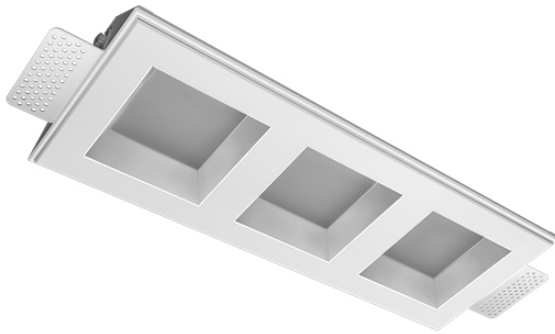

Trimless recessed luminaire

Triple Q A25 24W 927 DA

ze11010258

220-240 V

IP20

Ra >90

MAC 3

Complectation

Body	1
LED module	3
Control gear	1
Fastener	2
Screw x6	4
Screw self-tapping	2
Washer D5	4
Suction Cup	1

Dimming by TRIAC accessible on request

The manufacturer reserves the right to change the configuration of the LED luminaire.

Specifications

Measurements: 363x137x70 mm

Triple

Body: Gypsum

Illuminant: LED

Electrical safety class: II

Degree of protection: IP20

Rated power: 22 W