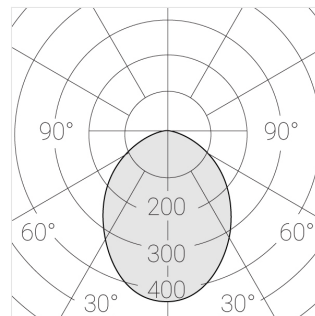

Trimless recessed luminaire

Triple Q A25 24W 927 DA

ze11010258

220-240 V

IP20

Ra >90

MAC 3

Complectation

Body	1
LED module	3
Control gear	1
Fastener	2
Screw x6	4
Screw self-tapping	2
Washer D5	4
Suction Cup	1

Dimming by TRIAC accessible on request

The manufacturer reserves the right to change the configuration of the LED luminaire.

Specifications

Measurements: 363x137x70 mm

Triple

Body: Gypsum

Illuminant: LED

Electrical safety class: II

Degree of protection: IP20

Rated power: 22 W

Luminaire luminous flux*: 1521 lm

Light output*: 71.00 lm/W

Colorful temperature*: 2700 K

Color rendering index*: Ra >90

Color temperature stability*: MAC 3

cos *: 0.95

PRA: LCA 25W 350-1050mA one4all SC PRE

All parameters marked with * are calculated values. Zenith uses tried and tested components from leading suppliers. However, it is possible for some LED technology-related faults to occur over the life of the product.

** — the manufacturer reserves the right to replace the power supply with a similar one with the same characteristics.