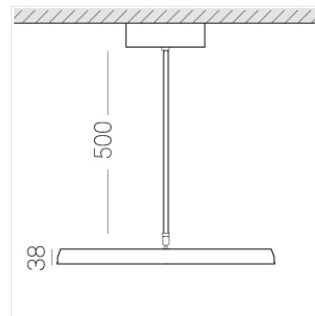

Suspension luminaire на штанге

EVO Move IN White D550 78W 830

ze77001126

220-240 V

IP20

Ra >80

MAC 3

Complectation

LED module	1
Fastener	1
Ceiling attachment	1

IN - power supply integrated into the ceiling cup, see installation manual.

The manufacturer reserves the right to change the configuration of the LED luminaire.

Specifications

Measurements: D550x38; D160x25 mm

Round
Body: Aluminum
Illuminant: LED

Electrical safety class: I
Degree of protection: IP20
Rated power: 77.4 w
Luminaire luminous flux*: 9128 lm
Light output*: 118.00 lm/w
Colorful temperature*: 3000 K
Color rendering index*: Ra >80
Color temperature stability*: MAC 3
cos *: 0.95
PRA: LC 100W 1100-2100mA flexC SR EXC

All parameters marked with * are calculated values.
Zenith uses tried and tested components from leading suppliers.
However, it is possible for some LED technology-related faults to occur over the life of the product.

** — the manufacturer reserves the right to replace the power supply with a similar one with the same characteristics.