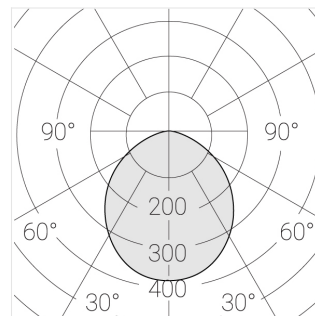

Suspension luminaire на штанге

EVO Move IN White D550 78W 830

ze77001126

220-240 V

IP20

Ra >80

MAC 3

Complectation

LED module	1
Fastener	1
Ceiling attachment	1

IN - power supply integrated into the ceiling cup, see installation manual.

The manufacturer reserves the right to change the configuration of the LED luminaire.

Specifications

Measurements: D550x38; D160x25 mm

Round
Body: Aluminum
Illuminant: LED

Electrical safety class: I
Degree of protection: IP20
Rated power: 77.4 w
Luminaire luminous flux*: 9128 lm
Light output*: 118.00 lm/w
Colorful temperature*: 3000 K
Color rendering index*: Ra >80
Color temperature stability*: MAC 3
cos *: 0.95
PRA: LC 100W 1100-2100mA flexC SR EXC

All parameters marked with * are calculated values.
Zenith uses tried and tested components from leading suppliers.
However, it is possible for some LED technology-related faults to occur over the life of the product.

** — the manufacturer reserves the right to replace the power supply with a similar one with the same characteristics.