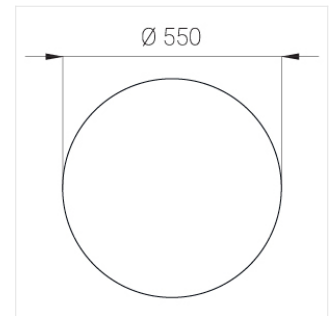

Suspension luminaire на штанге

EVO Move IN White D550 78W 830

ze77001126

220-240 V

IP20

Ra >80

MAC 3

Complectation

LED module	1
Fastener	1
Ceiling attachment	1

IN - power supply integrated into the ceiling cup, see installation manual.

The manufacturer reserves the right to change the configuration of the LED luminaire.

Specifications

Measurements: D550x38; D160x25 mm

Round
Body: Aluminum
Illuminant: LED

Electrical safety class: I
Degree of protection: IP20
Rated power: 77.4 w
Luminaire luminous flux*: 9128 lm
Light output*: 118.00 lm/w
Colorful temperature*: 3000 K
Color rendering index*: Ra >80
Color temperature stability*: MAC 3
cos *: 0.95
PRA: LC 100W 1100-2100mA flexC SR EXC

All parameters marked with * are calculated values.
Zenith uses tried and tested components from leading suppliers.
However, it is possible for some LED technology-related faults to occur over the life of the product.

** — the manufacturer reserves the right to replace the power supply with a similar one with the same characteristics.