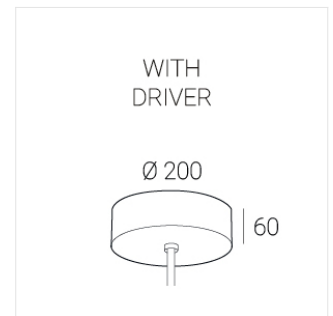

Suspension luminaire на штанге

EVO Move IN White D550 78W 830

ze77001126

220-240 V

IP20

Ra >80

MAC 3

Complectation

LED module	1
Fastener	1
Ceiling attachment	1

IN - power supply integrated into the ceiling cup, see installation manual.

The manufacturer reserves the right to change the configuration of the LED luminaire.

Specifications

Measurements: D550x38; D160x25 mm

Round
Body: Aluminum
Illuminant: LED

Electrical safety class: I
Degree of protection: IP20
Rated power: 77.4 w
Luminaire luminous flux*: 9128 lm
Light output*: 118.00 lm/w
Colorful temperature*: 3000 K
Color rendering index*: Ra >80
Color temperature stability*: MAC 3
cos *: 0.95
PRA: LC 100W 1100-2100mA flexC SR EXC