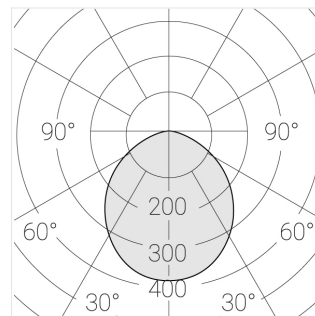

Suspension luminaire на штанге

EVO Move OUT White D550 78W 930

ze77001429

220-240 V

IP20

Ra >90

MAC 3

Complectation

LED module	1
Control gear	1
Fastener	1
Ceiling attachment	1

OUT- external power supply, see installation manual.

The manufacturer reserves the right to change the configuration of the LED luminaire.

Specifications

Measurements: D550x38; D200x60 mm

Round
Body: Aluminum
Illuminant: LED

Electrical safety class: II
Degree of protection: IP20
Rated power: 77.4 w
Luminaire luminous flux*: 7866 lm
Light output*: 102.00 lm/w
Colorful temperature*: 3000 K
Color rendering index*: Ra >90
Color temperature stability*: MAC 3
cos *: 0.95
PRA: LC 100W 1100-2100mA flexC SR EXC

All parameters marked with * are calculated values.
Zenith uses tried and tested components from leading suppliers.
However, it is possible for some LED technology-related faults to occur over the life of the product.

** — the manufacturer reserves the right to replace the power supply with a similar one with the same characteristics.