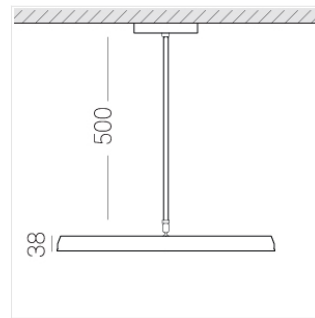

# Suspension luminaire на штанге

EVO Move OUT White D550 78W 930

ze77001429

220-240 V

IP20

Ra >90

MAC 3

## Specifications

Measurements: D550x38; D200x60 mm

Round  
Body: Aluminum  
Illuminant: LED

Electrical safety class: II  
Degree of protection: IP20  
Rated power: 77.4 w  
Luminaire luminous flux\*: 7866 lm  
Light output\*: 102.00 lm/w  
Colorful temperature\*: 3000 K  
Color rendering index\*: Ra >90  
Color temperature stability\*: MAC 3  
cos \*: 0.95  
PRA: LC 100W 1100-2100mA flexC SR EXC