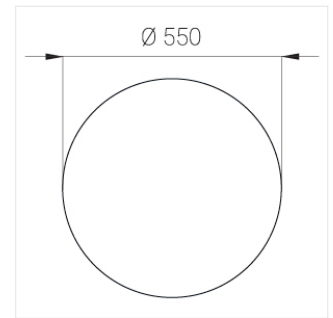

Suspension luminaire на штанге

EVO Move OUT White D550 78W 930

ze77001429

220-240 V

IP20

Ra >90

MAC 3

Complectation

LED module	1
Control gear	1
Fastener	1
Ceiling attachment	1

OUT- external power supply, see installation manual.

The manufacturer reserves the right to change the configuration of the LED luminaire.

Specifications

Measurements: D550x38; D200x60 mm

Round
Body: Aluminum
Illuminant: LED

Electrical safety class: II
Degree of protection: IP20
Rated power: 77.4 w
Luminaire luminous flux*: 7866 lm
Light output*: 102.00 lm/w
Colorful temperature*: 3000 K
Color rendering index*: Ra >90
Color temperature stability*: MAC 3
cos *: 0.95
PRA: LC 100W 1100-2100mA flexC SR EXC

All parameters marked with * are calculated values.
Zenith uses tried and tested components from leading suppliers.
However, it is possible for some LED technology-related faults to occur over the life of the product.

** — the manufacturer reserves the right to replace the power supply with a similar one with the same characteristics.