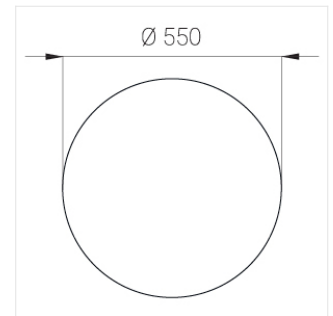

Suspension luminaire на штанге

EVO Move IN White D550 78W 830 DA
ze77001146

220-240 V

IP20

Ra >80

MAC 3

Complectation

LED module	1
Fastener	1
Ceiling attachment	1

IN - power supply integrated into the ceiling cup, see installation manual.

The manufacturer reserves the right to change the configuration of the LED luminaire.

Specifications

Measurements: D550x38; D160x25 mm

Round
Body: Aluminum
Illuminant: LED

Electrical safety class: I
Degree of protection: IP20
Rated power: 77.3 w
Luminaire luminous flux*: 9128 lm
Light output*: 118.00 lm/w
Colorful temperature*: 3000 K
Color rendering index*: Ra >80
Color temperature stability*: MAC 3
cos *: 0.95
PRA: LCA 100W 1100-2100mA one4all SR PRE

All parameters marked with * are calculated values.
Zenith uses tried and tested components from leading suppliers.
However, it is possible for some LED technology-related faults to occur over the life of the product.

** — the manufacturer reserves the right to replace the power supply with a similar one with the same characteristics.