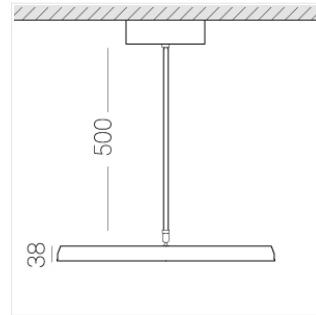

Suspension luminaire на штанге

EVO Move IN White D550 78W 830 DA
ze77001146

220-240 V

IP20

Ra >80

MAC 3

Complectation

LED module	1
Fastener	1
Ceiling attachment	1

IN - power supply integrated into the ceiling cup, see installation manual.

The manufacturer reserves the right to change the configuration of the LED luminaire.

Specifications

Measurements: D550x38; D160x25 mm

Round
Body: Aluminum
Illuminant: LED

Electrical safety class: I
Degree of protection: IP20
Rated power: 77.3 w
Luminaire luminous flux*: 9128 lm
Light output*: 118.00 lm/w
Colorful temperature*: 3000 K
Color rendering index*: Ra >80
Color temperature stability*: MAC 3
cos *: 0.95
PRA: LCA 100W 1100-2100mA one4all SR PRE