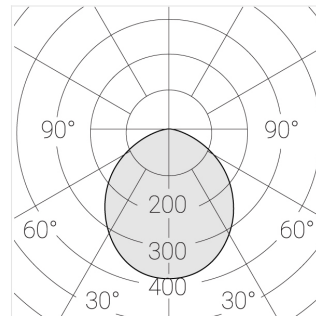

Suspension luminaire на штанге

EVO Move IN White D550 78W 830 DA
ze77001146

220-240 V

IP20

Ra >80

MAC 3

Complectation

LED module	1
Fastener	1
Ceiling attachment	1

IN - power supply integrated into the ceiling cup, see installation manual.

The manufacturer reserves the right to change the configuration of the LED luminaire.

Specifications

Measurements: D550x38; D160x25 mm

Round
Body: Aluminum
Illuminant: LED

Electrical safety class: I
Degree of protection: IP20
Rated power: 77.3 w
Luminaire luminous flux*: 9128 lm
Light output*: 118.00 lm/w
Colorful temperature*: 3000 K
Color rendering index*: Ra >80
Color temperature stability*: MAC 3
cos *: 0.95
PRA: LCA 100W 1100-2100mA one4all SR PRE

All parameters marked with * are calculated values.
Zenith uses tried and tested components from leading suppliers.
However, it is possible for some LED technology-related faults to occur over the life of the product.

** — the manufacturer reserves the right to replace the power supply with a similar one with the same characteristics.