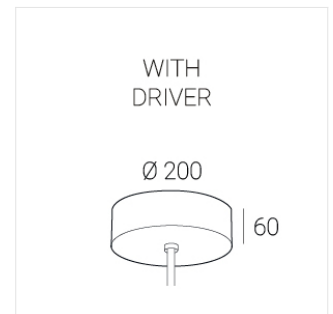

Suspension luminaire на штанге

EVO Move IN White D550 78W 830 DA
ze77001146

220-240 V

IP20

Ra >80

MAC 3

Complectation

LED module	1
Fastener	1
Ceiling attachment	1

IN - power supply integrated into the ceiling cup, see installation manual.

The manufacturer reserves the right to change the configuration of the LED luminaire.

Specifications

Measurements: D550x38; D160x25 mm

Round
Body: Aluminum
Illuminant: LED

Electrical safety class: I
Degree of protection: IP20
Rated power: 77.3 w
Luminaire luminous flux*: 9128 lm
Light output*: 118.00 lm/w
Colorful temperature*: 3000 K
Color rendering index*: Ra >80
Color temperature stability*: MAC 3
cos *: 0.95
PRA: LCA 100W 1100-2100mA one4all SR PRE